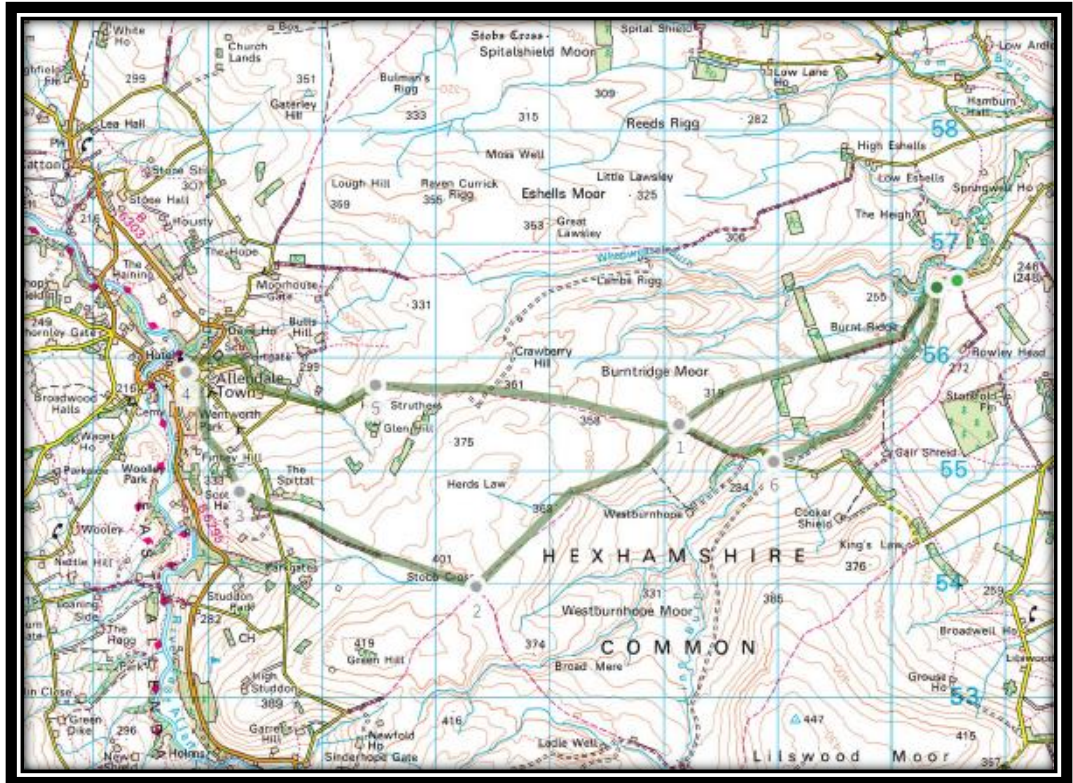

# FOSS SPONSORED WALK

FOSS would like to invite families to do a sponsored walk to raise funds for the school! There are 2 circular walks starting from Whitley Chapel - you can choose from a shorter 3 mile walk or a more challenging 10 mile walk.

It is perfect for families with all ages – you can do it in your own time during June and July 2020.

It would be great if you could let FOSS know if you would like to participate or make a donation (sponsorship forms are attached).