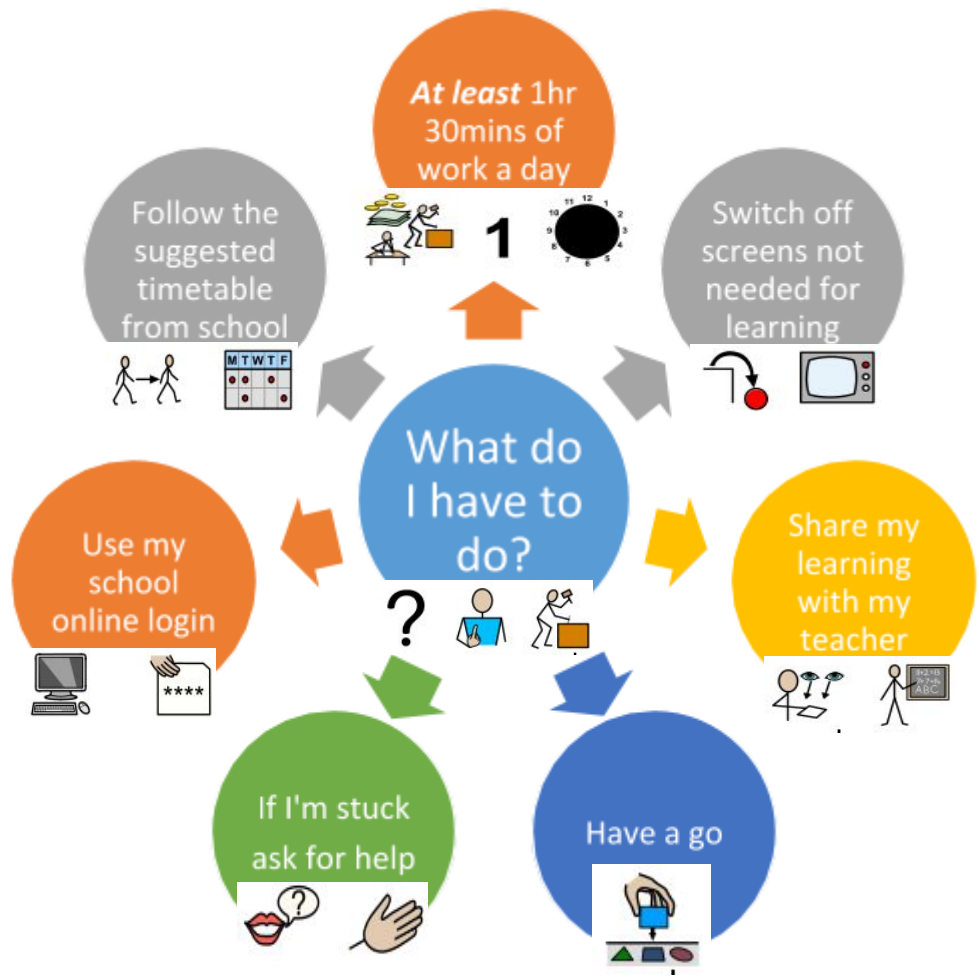

Pupil Home Learning Guide  
Key Stage 2

Pupil Home Learning Guide  
Key Stage 2

**Pupil Home Learning Guide**  
Key Stage 2

Home Learning Timetable						
EYFS	Year 1	Year 2	Year 3	Year 4	Year 5	Year 6
Reading 2x10 min sessions	Reading 2x10 min sessions	Reading 2 x 10 min sessions	Reading 30 minutes	Reading 30 minutes	Reading 30 minutes	Reading 30 minutes
1 x 10 min session	1 x 10 min session	1x 10 min session	Writing - 20 minutes	Writing - 20 minutes	Writing - 20 minutes	Writing - 20 minutes
1x 15 min speed sounds session	1x 15 min speed sounds session	1x 15 min spelling / spag	SPaG/Spelling - 20 minutes	SPaG/Spelling - 20 minutes	SPaG/Spelling - 20 minutes	SPaG/Spelling - 20 minutes
1x 15 min maths	1x 15 min maths	1 x 15 min maths	Maths - 30 minutes	Maths - 30 minutes	Maths - 30 minutes	Maths - 30 minutes
Topic	Topic	Topic	Topic	Topic	Topic	Topic
Physical Activity	Physical Activity	Physical Activity	Physical activity	Physical activity	Physical activity	Physical activity

Please note that the topic might be weekly tasks.

**Finally...**  
**Stay Home**