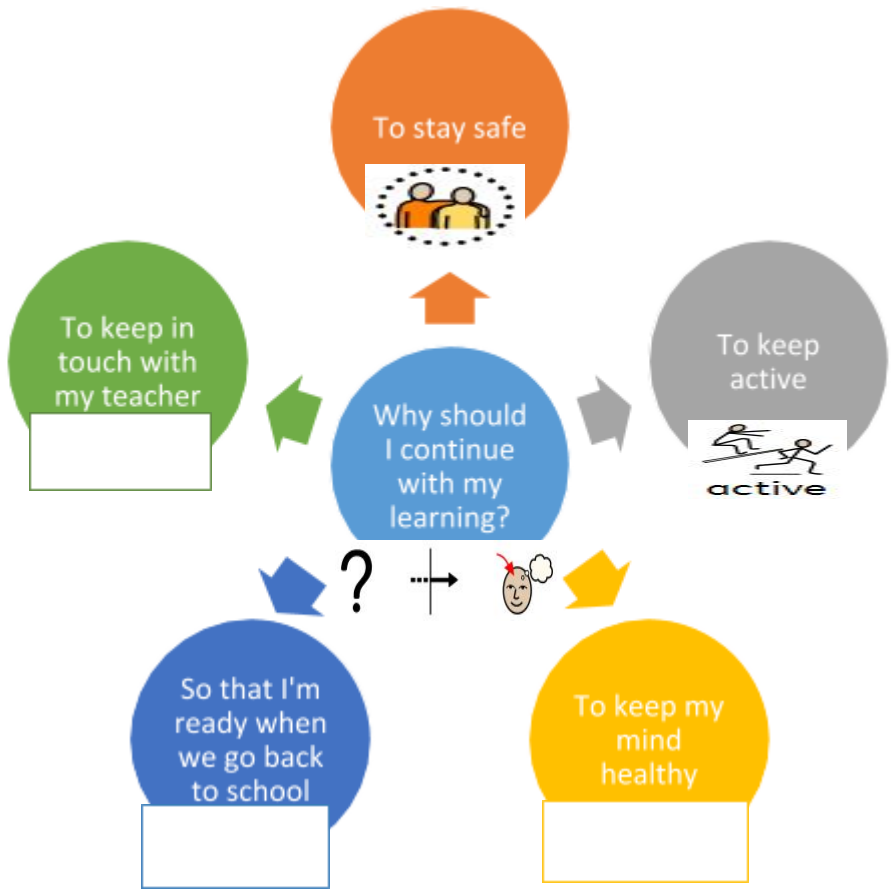

Pupil Home Learning Guide  
Key Stage 2

Pupil Home Learning Guide  
Key Stage 2

**Pupil Home Learning Guide**  
Key Stage 2

Home Learning Timetable						
EYFS	Year 1	Year 2	Year 3	Year 4	Year 5	Year 6
Reading 2x10 min sessions	Reading 2x10 min sessions	Reading 2 x 10 min sessions	Reading 30 minutes	Reading 30 minutes	Reading 30 minutes	Reading 30 minutes
1 x 10 min session	1 x 10 min session	1x 10 min session	Writing - 20 minutes	Writing - 20 minutes	Writing - 20 minutes	Writing - 20 minutes
1x 15 min speed sounds session	1x 15 min speed sounds session	1x 15 min spelling / spag	SPaG/Spelling - 20 minutes	SPaG/Spelling - 20 minutes	SPaG/Spelling - 20 minutes	SPaG/Spelling - 20 minutes
1x 15 min maths	1x 15 min maths	1 x 15 min maths	Maths - 30 minutes	Maths - 30 minutes	Maths - 30 minutes	Maths - 30 minutes
Topic	Topic	Topic	Topic	Topic	Topic	Topic
Physical Activity	Physical Activity	Physical Activity	Physical activity	Physical activity	Physical activity	Physical activity

Please note that the topic might be weekly tasks.

**Finally...**  
**Stay Home**