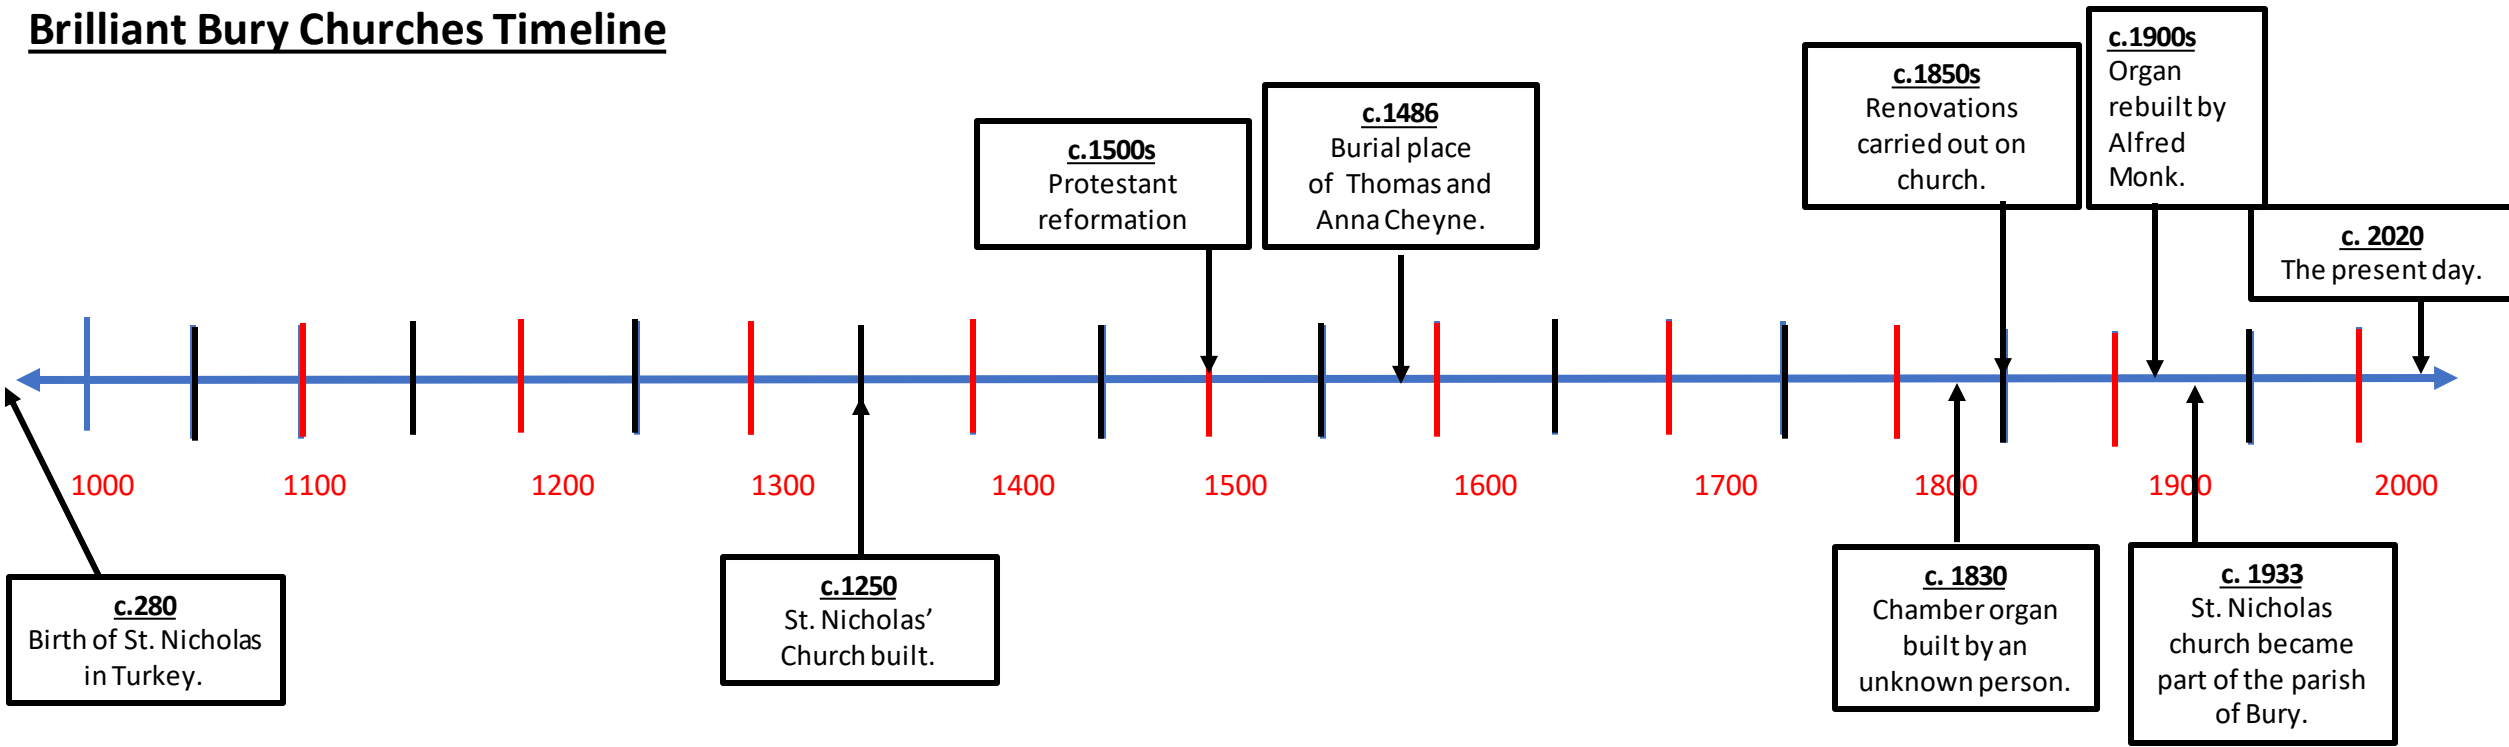

Key People

St. Nicholas

Father Peter

Key Facts

St Nicholas church is a 13th Century church with very simple interior. It was renovated in 1856.

The church used to be a part of the Parish of Amberley but became part of the Parish of Bury in 1933.

St Nicholas Day is December 6th.

St Nicholas is associated with many miracles and became the Patron of many groups of people. He then became the Patron of children and the gift bringer due to two main stories.

St Nicholas is the name given to Father Christmas in some stories around the world.

Brilliant Bury Churches Timeline

Tier 2 word	Definition (meaning)
equal	When two things are the same as each other or have the same value.
interpret	To explain what you think something is or why you think something happened using evidence from the past.
contrast	Explain how things are different to each other.
define	To write or say the meaning of a word.
structure	The way in which something is built or organised.
culture	The ideas, customs, and social behaviour of a group of people