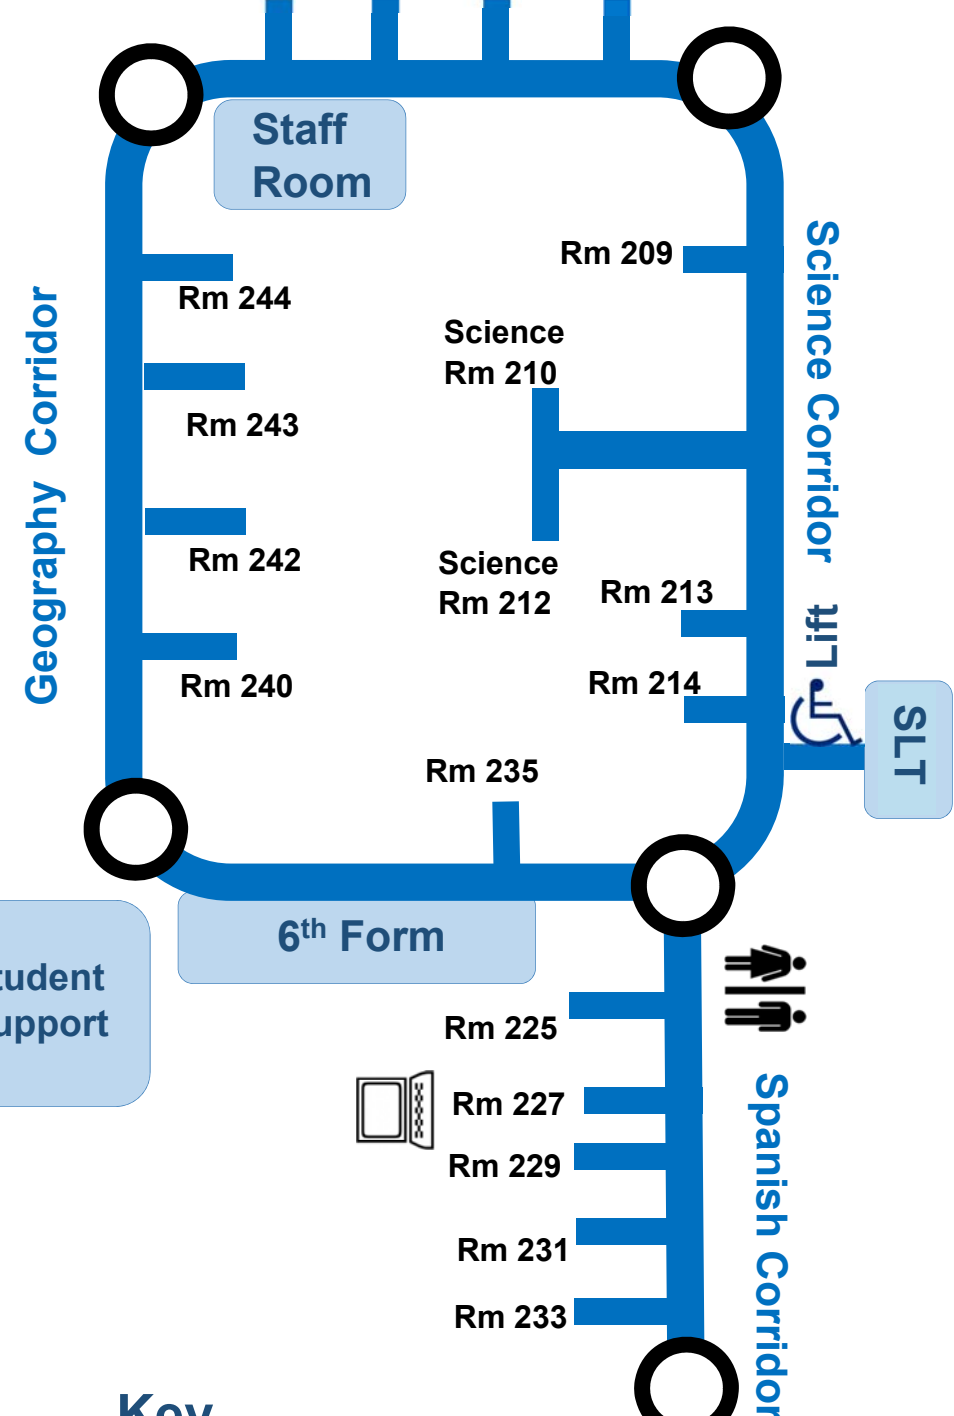

# Floor 1

Sports Centre & Sports Hall

# Floor 2

Computing Corridor

# Floor 3

Art and Textiles

**Key**

- Stairs
- ♿ Lift or Access Door
- ℹ Year Teams
- ♂ ♀ Staff Toilets
- ♂ ♀ Student Toilets
- 💻 ICT rooms

**BE.**  
**Inspired**