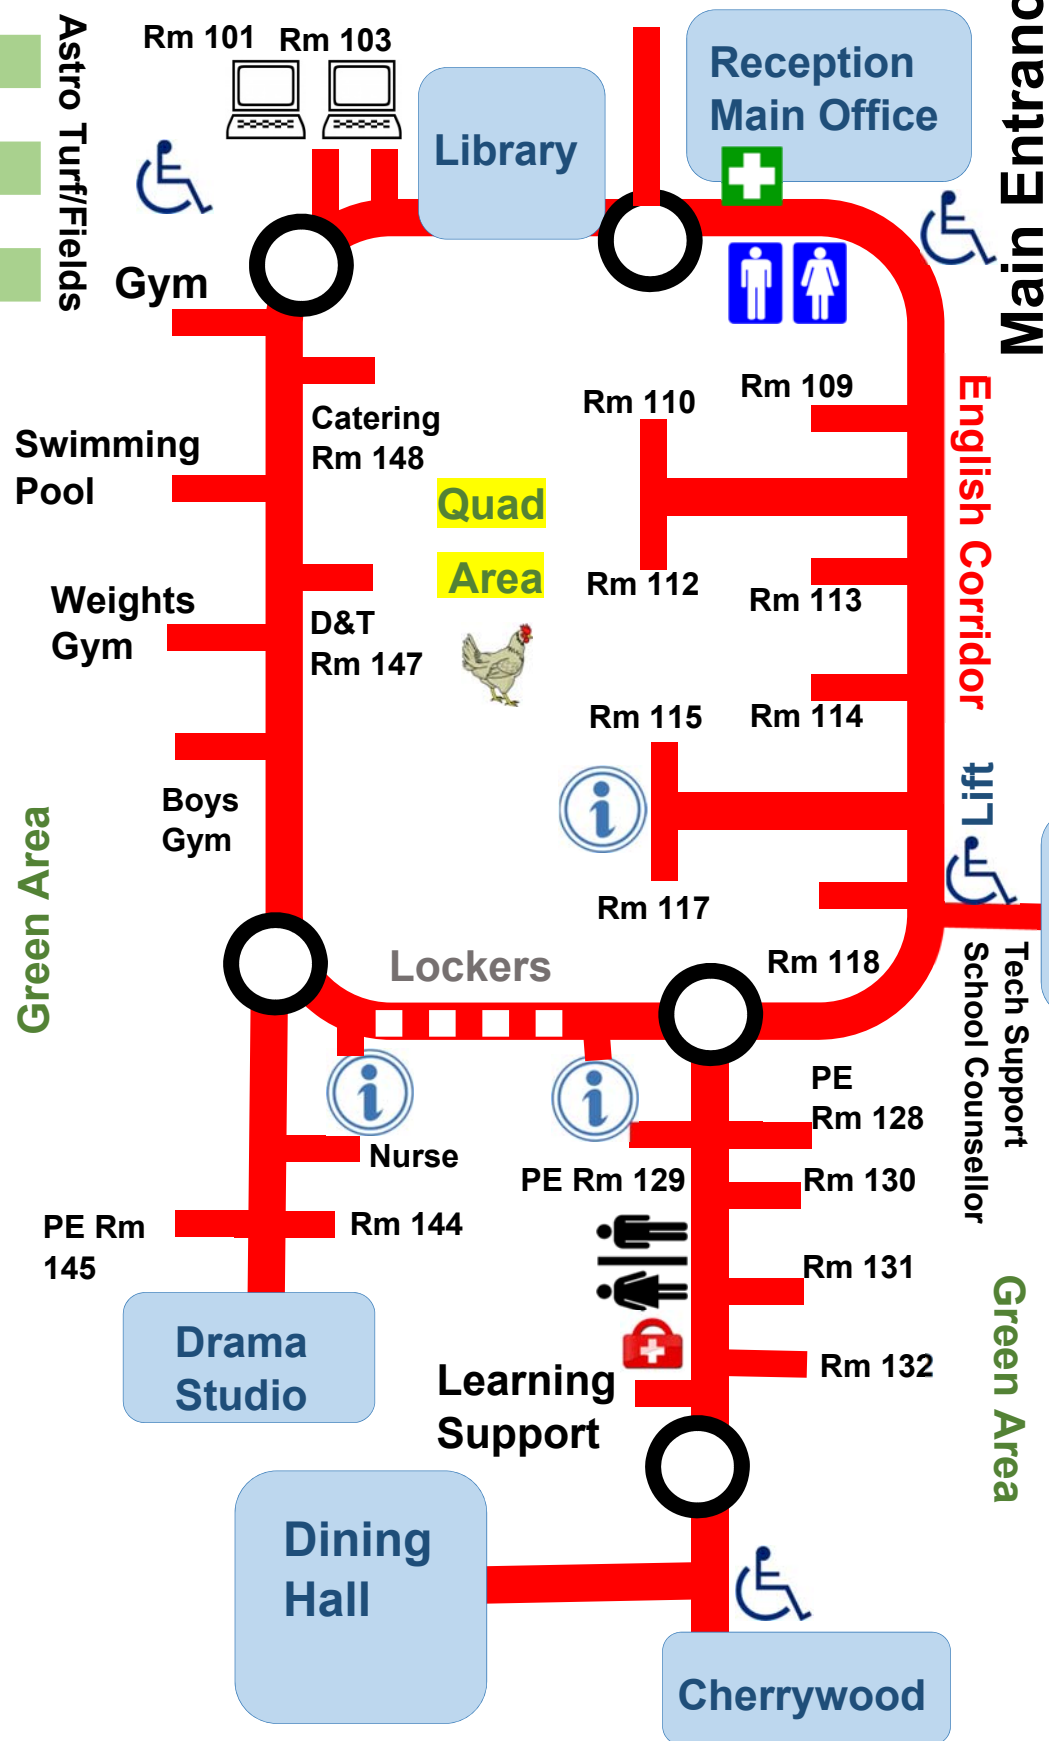

# Floor 1

Sports Centre & Sports Hall

# Floor 2

Computing Corridor

# Floor 3

Art and Textiles

**Key**

- Stairs
- ♿ Lift or Access Door
- ℹ Year Teams
- ♂ ♀ Staff Toilets
- ♂ ♀ Student Toilets
- 💻 ICT rooms

**BE.**  
**Inspired**