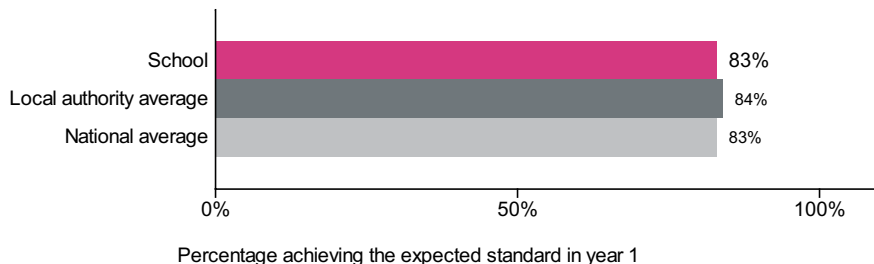

Our Lady's Catholic Primary School, Barnstaple (URN: 140739)

This is a new academy which opened on 1 April 2014.

Go to [Our Lady's Catholic Primary School, Barnstaple](#) for the previous record.

Phonics year 1 screening check

This is provisional data for 2017/18

Percentage achieving the expected standard in phonics

Number of pupils = 30