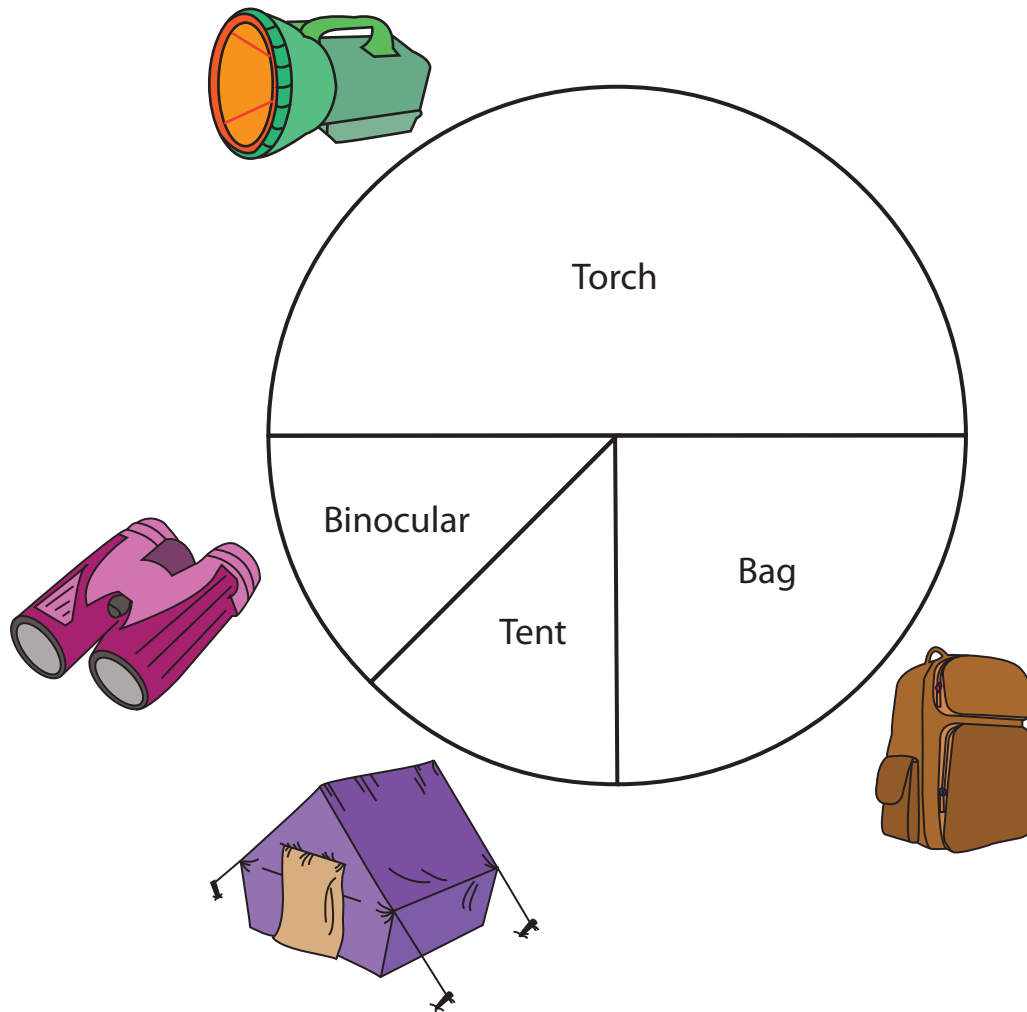

## Pie Graph - Camping Supplies

Richard's Camping Store is the best for camping gear supplies. They made a pie graph on the sales of certain items during the month of July. Use the graph to answer the questions.

### Pie Graph - Camping Supplies

Richard's Camping Store is the best for camping gear supplies. They made a pie graph on the sales of certain items during the month of July. Use the graph to answer the questions.