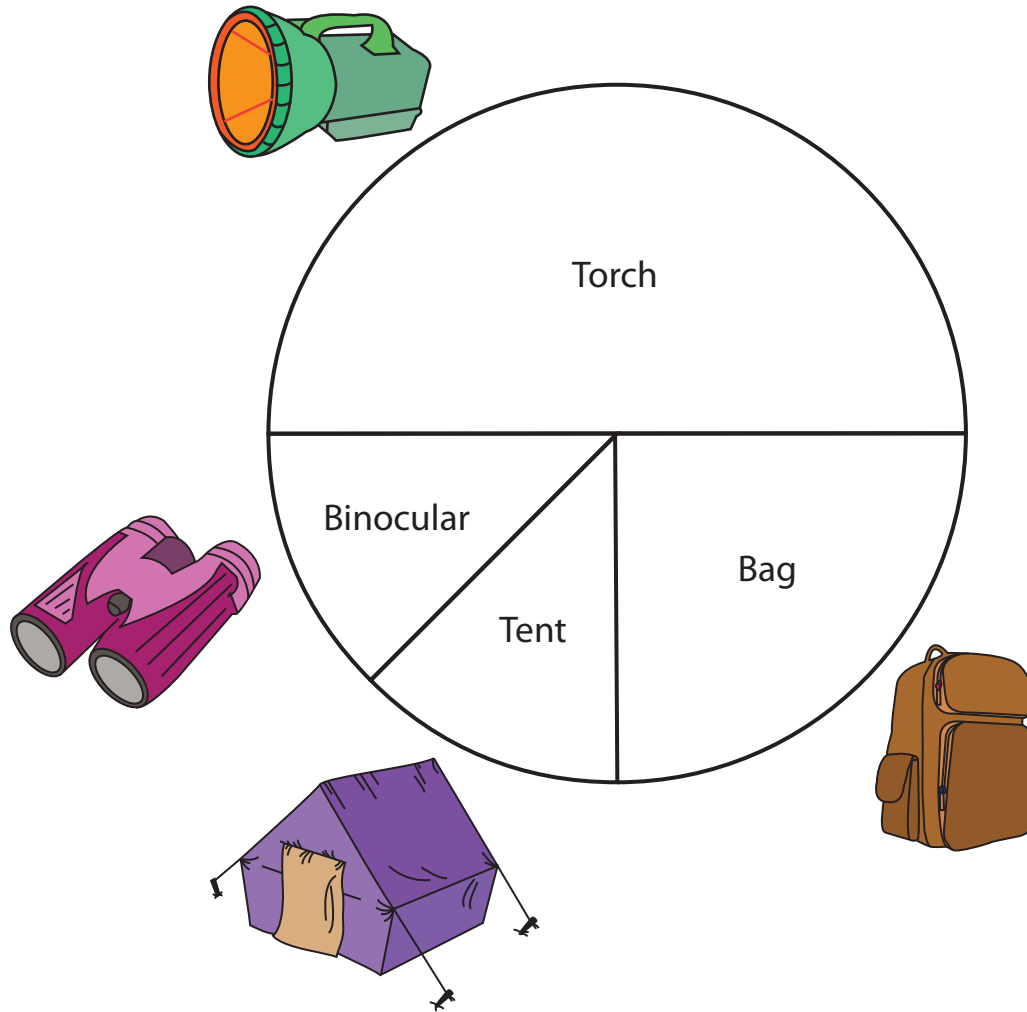

## Pie Graph - Camping Supplies

Richard's Camping Store is the best for camping gear supplies. They made a pie graph on the sales of certain items during the month of July. Use the graph to answer the questions.

### Pie Graph - Camping Supplies

Richard's Camping Store is the best for camping gear supplies. They made a pie graph on the sales of certain items during the month of July. Use the graph to answer the questions.