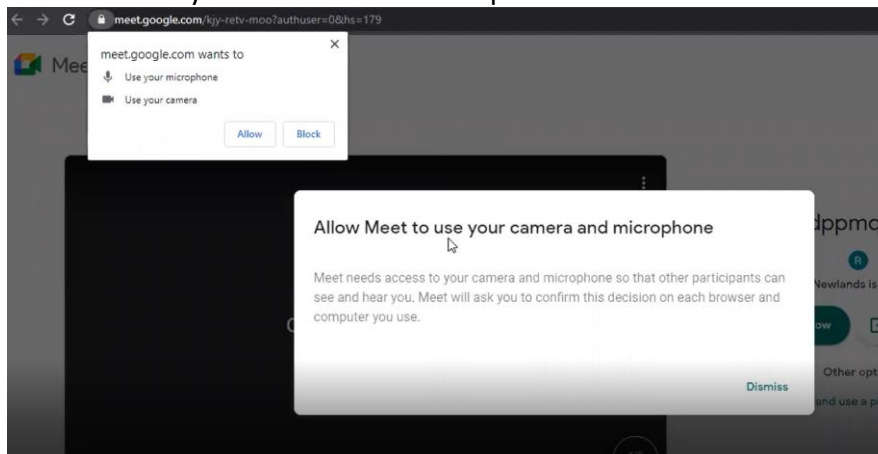

11.00-11.15 – Lapwings Class

11.15-11.30 – Woodpeckers Class

11.30-11.45 – Kingfishers Class

11.45-12.00 – Owls Class

First of all, please ensure that you are ready to log-in approximately 5 minutes before the Google Meet is due to start. Then, just before your Class Meet is scheduled to take place, please click on the following link on your Google Classroom portal (this can be found at the top of the Stream):

Next, you will be asked to enable your camera and microphone. Press 'Allow':

Your class teacher will be there ready to greet you – please enter on mute. We look forward to having this opportunity to meet up as classes (albeit virtually!).