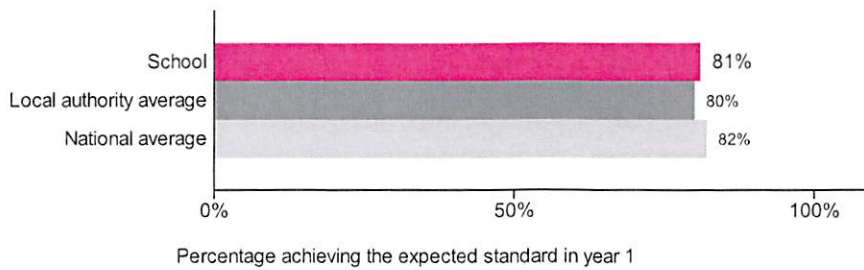

Great Wishford CofE (VA) Primary School (URN: 145555)

This is a new academy which opened on 1 March 2018.

Go to [Great Wishford CofE (VA) Primary School](#) for the previous record.

Phonics year 1 screening check

This is provisional data for 2018/19. CLA data is not currently available, therefore we are not currently publishing breakdowns of data such as disadvantaged which appeared previously. This information will be included in a later release.

Percentage achieving the expected standard in phonics

Number of pupils = 21