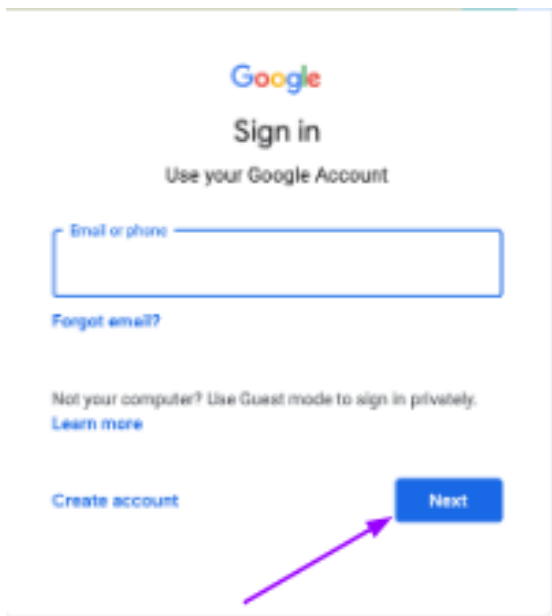

What is Google Classroom?

Think of Google Classroom as your child's digital link to learning.

Teachers use Google Classroom to share resources, links and assignments with pupils during lessons at school across the curriculum. As this academic year begins, KS2 teachers will use Google Classroom to share homework with students and parents. It is a great tool for keeping up to date with your child's learning.

Additional support for Parents/Carers

We hope that this guide has been useful for you to learn more about Google Classroom and how you can use it securely and easily at home.

If you need any more support with using Google Classroom there is a parent/carer support video on our Sandy Hill Facebook page.