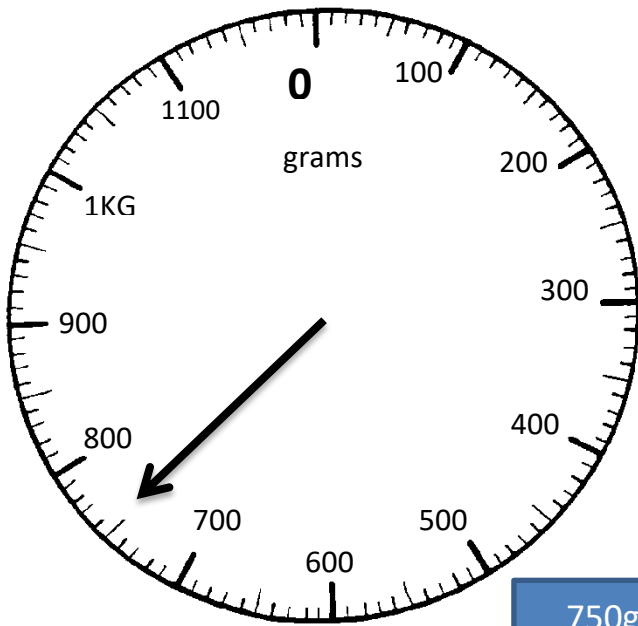

What is the measurement in each scale?

750g