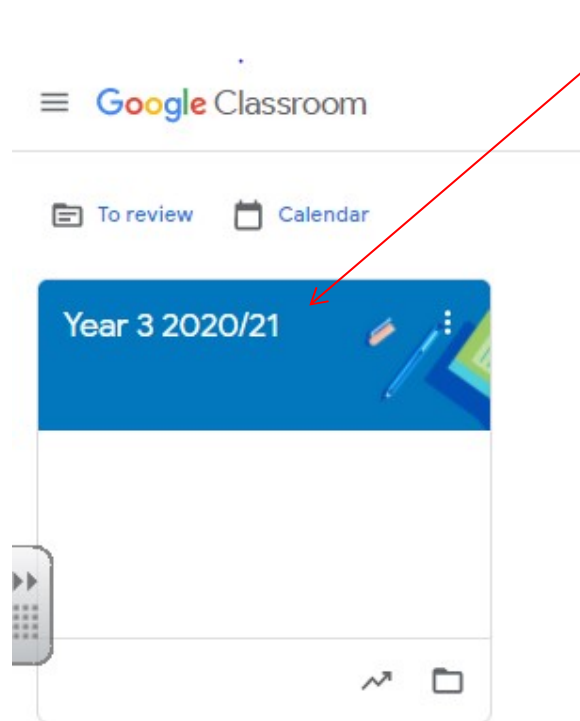

7. You should see your class. Click on its name to enter the classroom.

8. Everything the children put on classroom is safe. It is not open to the public and the classroom itself is password protected.