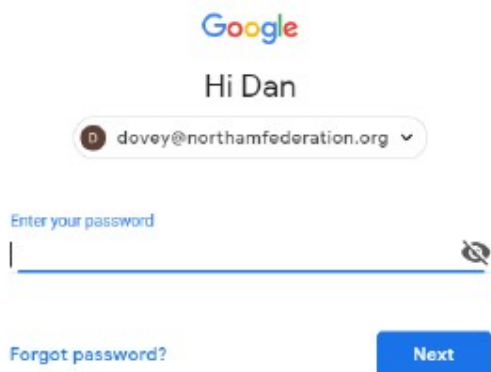

5. Enter your password. Year 3 is set to the default 'Computer' (case sensitive).

Year 4 is mostly 'Password' (case sensitive)

If your child has forgotten their password, we can change this remotely so just ring us.