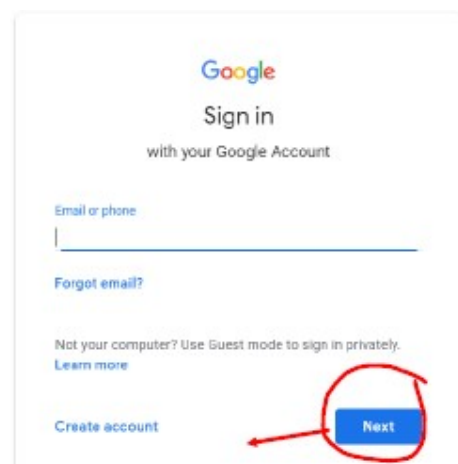

5. Enter your password. Year 3 is set to the default 'Computer' (case sensitive).

Year 4 is mostly 'Password' (case sensitive)

If your child has forgotten their password, we can change this remotely so just ring us.