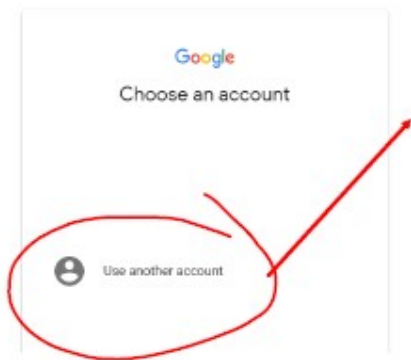

How to log into Google Classroom at home

1. Install / launch Google Chrome browser or alternative (internet explorer/safari) and go to the Google homepage www.google.co.uk

- 2.

*Click here
to sign in.*

If someone else is signed in, you will need to sign out.