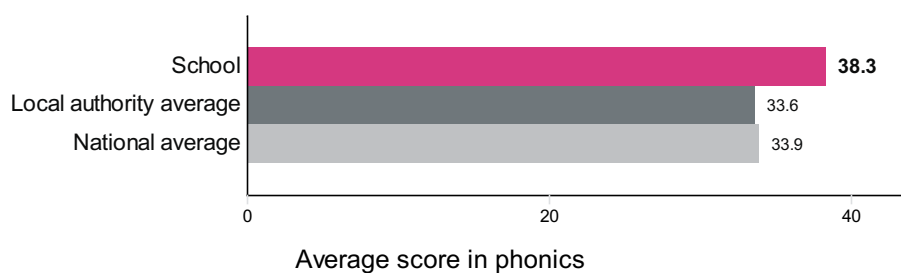

Phonics average score

Number of pupils = 6