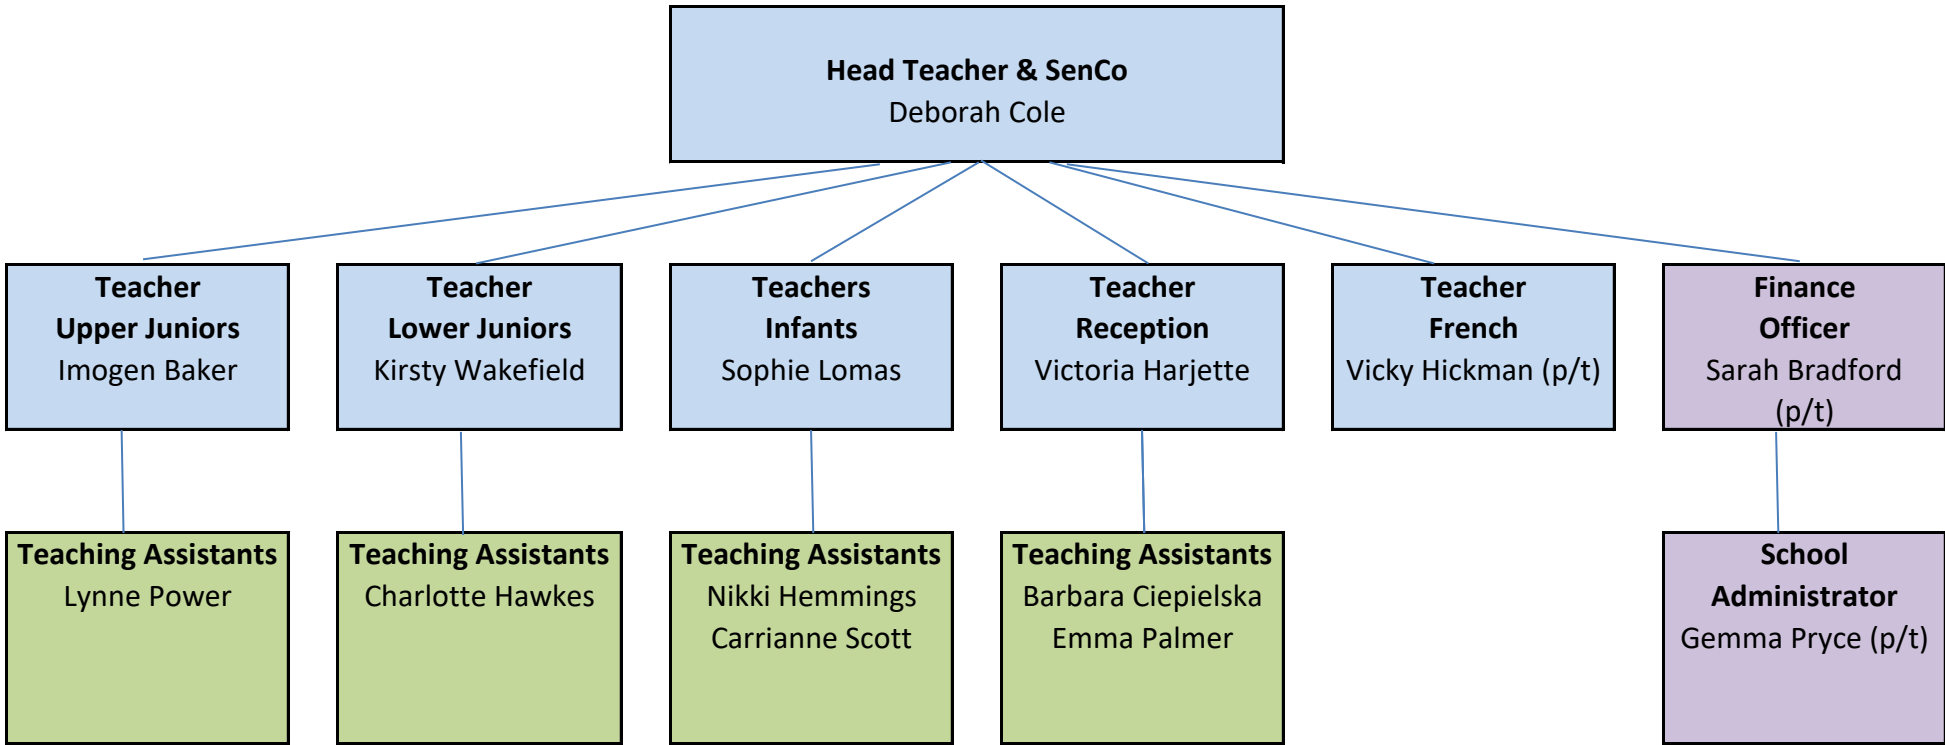

Lewknor Church of England Primary School

Lunchtime Supervision is provided by TAs, Teachers and School Administrator