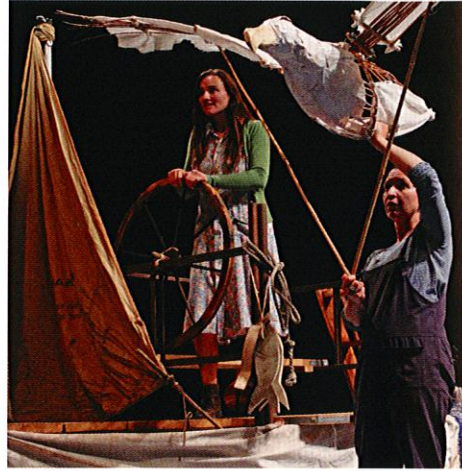

BUCKLAND NEWTON VILLAGE HALL

Tuesday 23 October, 4pm

£6, £5 (u18s), £20 (fam 4 - max 2 adults) on door, if available, or in advance from

Katharine Hayens: 01300 345455 or The Old Chapel Stores

or online at artsreach.co.uk | Supported by ACE SW, WDDC, Dorset County Councils

For more info and tour dates see

www.talltreetheatre.co.uk

Tall Tree Theatre

Artsreach

Supported using public funding by
ARTS COUNCIL ENGLAND

In association with
forestforge
theatre company