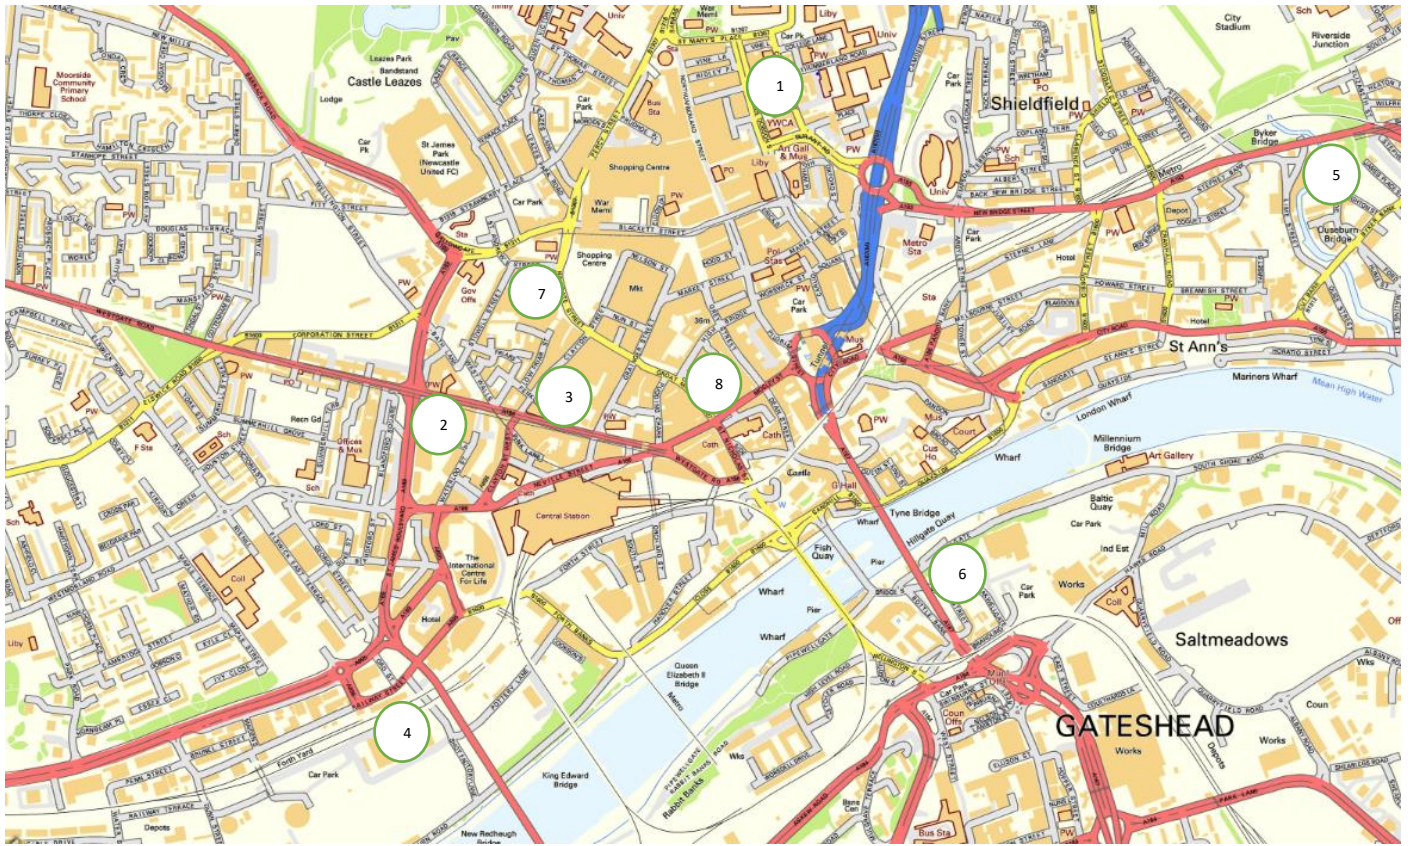

Local Heroes: Newcastle's Local Music Venues

There are lots of famous local music venues mentioned in this week's Play Along video, including:

- Balmbras Music Hall
- Tyne Theatre
- Newcastle City Hall
- O2 Academy
- The Mayfair
- Utilita Arena
- The Cluny
- Sage Gateshead

Complete as many of the following activities as you can to find out more about these and other local music venues:

Look at the map on page 2. Find where the 8 venues listed above are on the map and complete the map key.	Find out which two of these venues are no longer open and when they closed. What is there in Newcastle now?	Pick one of these venues and find out about five concerts that happened there in 2019.	Pick one of these venues and find out about five concerts that are due to happen there in 2021.
Draw a picture of some of these venues. Or find some of them next time you are in Newcastle and take some photographs.	One of these venues is in the Ouseburn valley. Which venue is it? Find out what else there is to do at the Ouseburn valley.	Imagine your school is going to put on a concert at one of these venues. Design a poster advertising the event.	Make a list of as many other concert venues in Newcastle as you can. Find out what styles of music usually get played there.

Look the list of music venues on page 1. Which venue is at which location on the map?

- 1.
- 2.
- 3.
- 4.
- 5.
- 6.
- 7.
- 8.