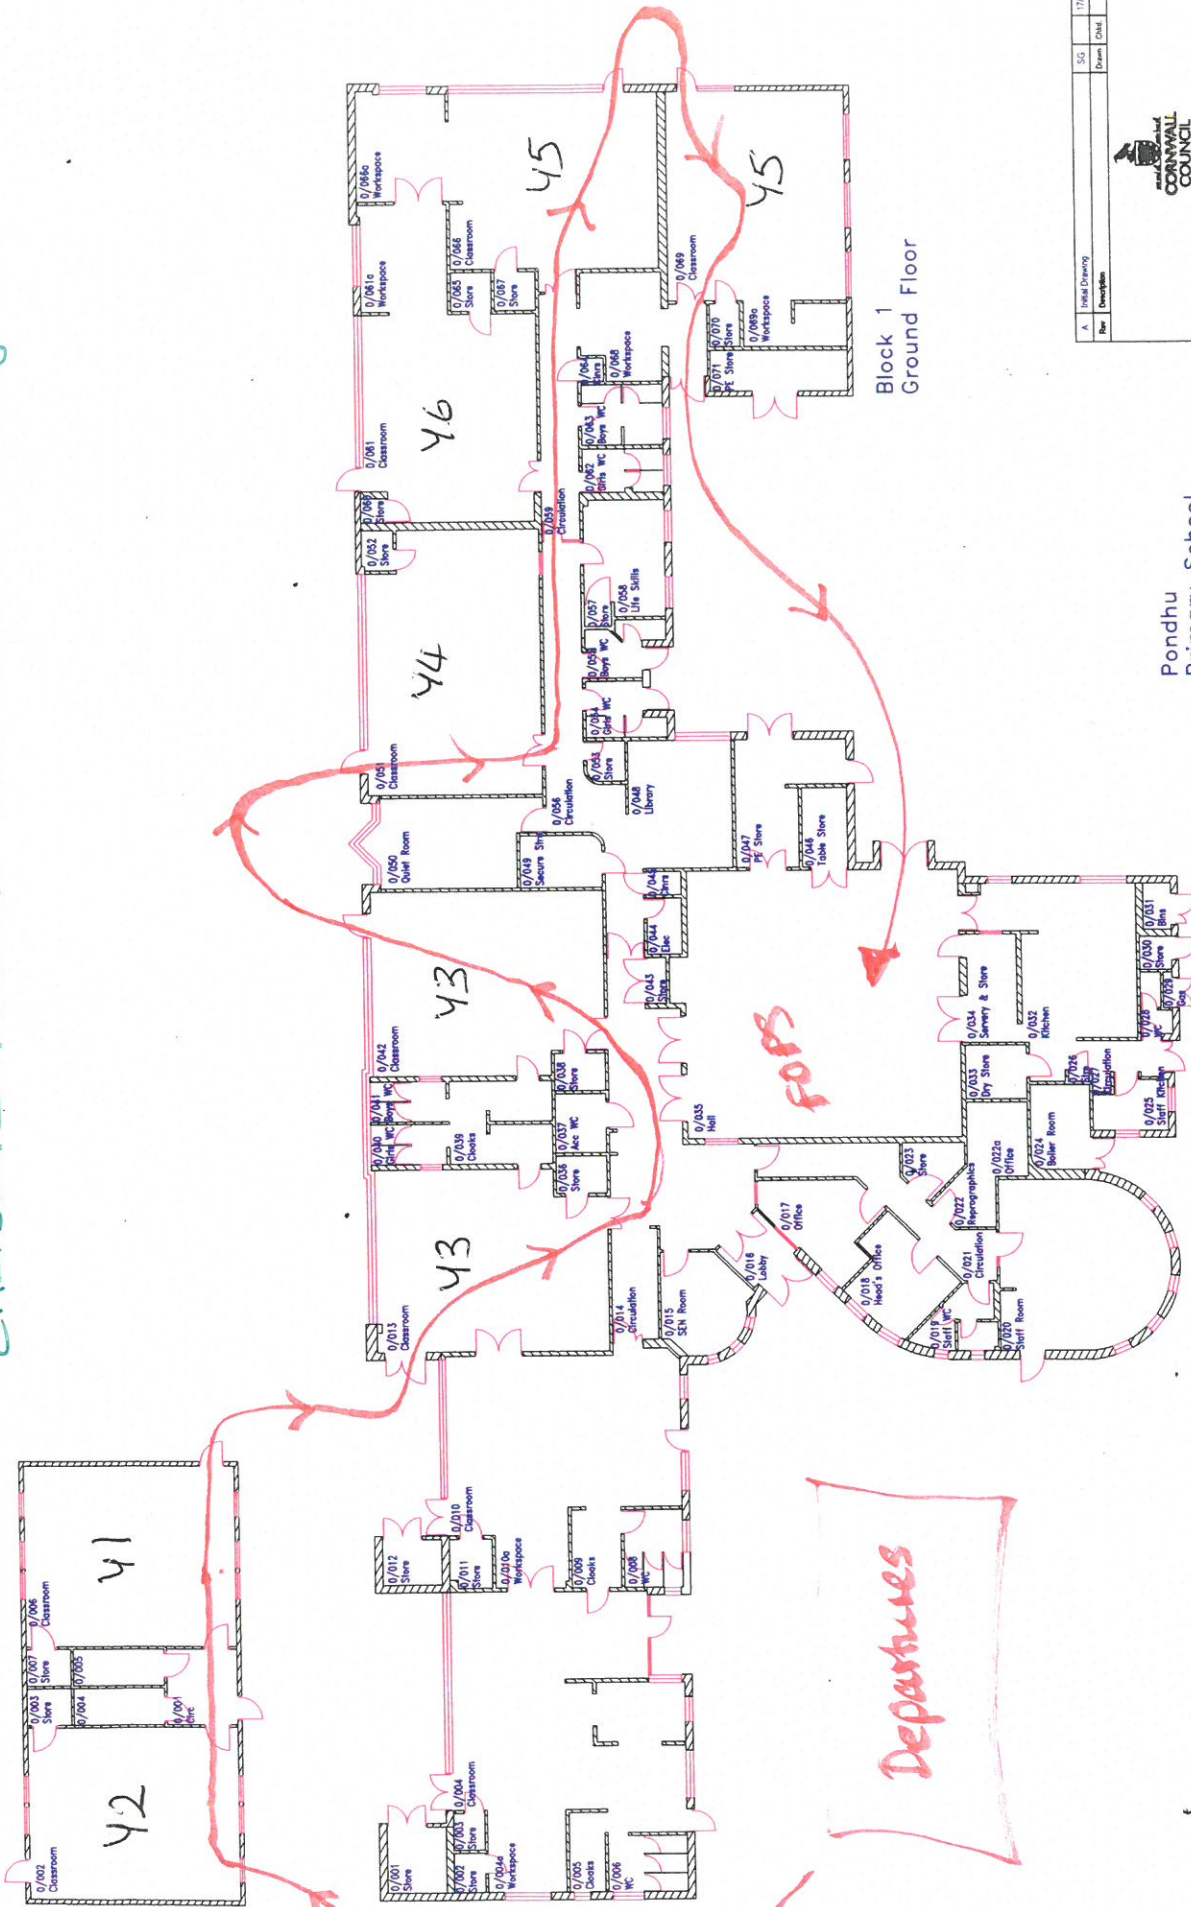

# CHRISTMAS AROUND THE WORLD 2018

Block 1  
Ground Floor

Block 2  
Ground Floor

Pondhu Primary School  
02748

Property: Pondhu Primary School  
Title: FLOOR PLAN

Rev	Description	SG	Drawn	Checked	Date
A	Initial Drawing				17/08/2018

Scale:	1:100 @ A1	Drawn:	CALCUTT/PINE	Revision:	02/18
Date:	17/08/2018	Checked:		Drawing No.:	02748
Survey:		Job:		Rev:	A