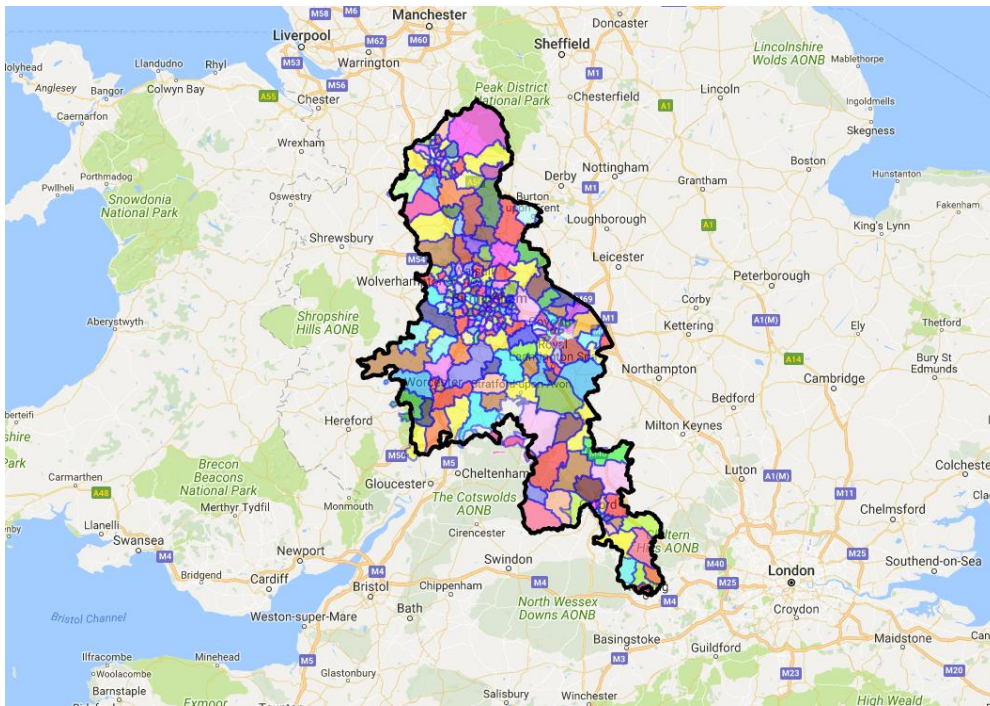

# Archdiocese of Birmingham

## Parish Boundary for St. Dunstan's