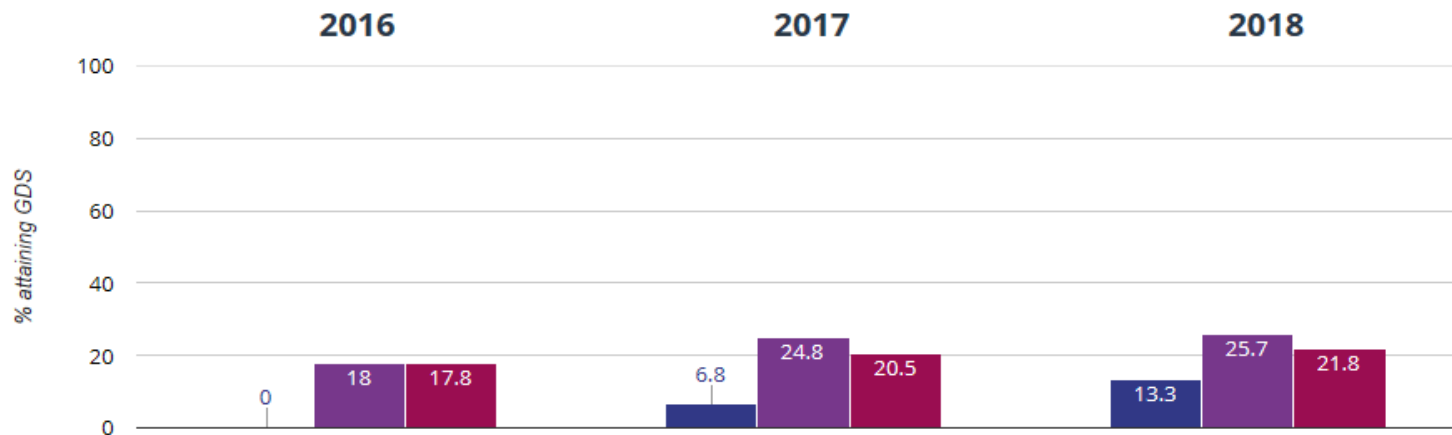

⊕ Maths - attaining GDS

13.3% in 2018

6.5% points rise since 2017

13.3% points rise since 2016

St John's, Gosport Church of England Voluntary Aided Primary School

Hampshire (340)

National (16049)