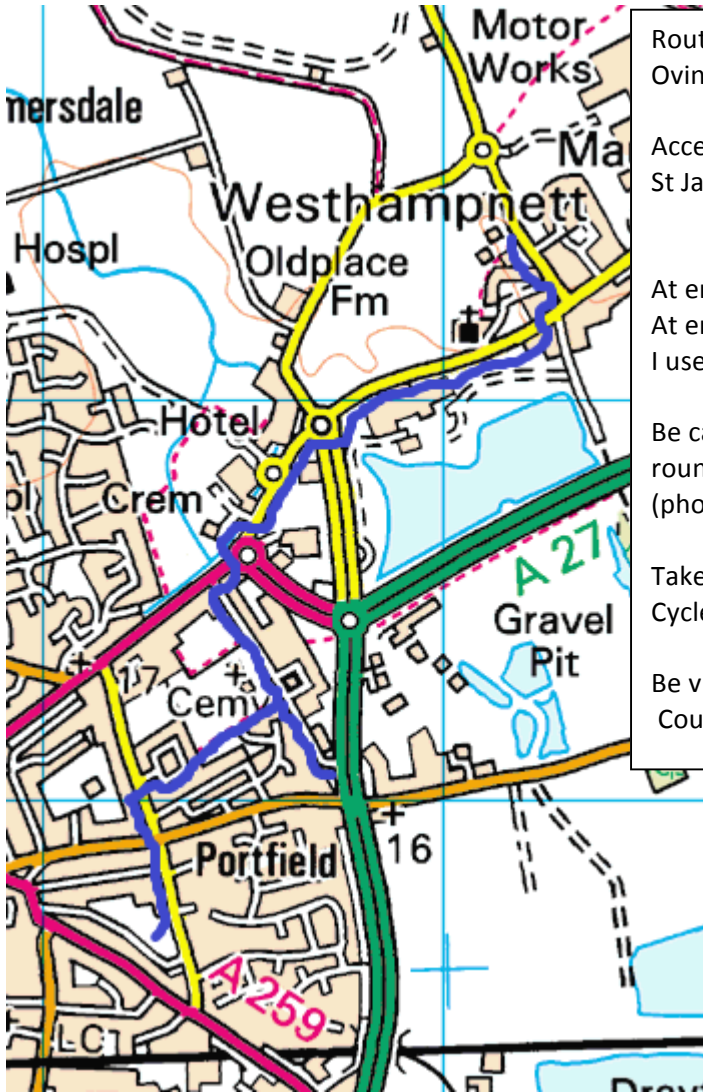

PORTFIELD AREA to MARCH SCHOOL by Cycle/Scooter/Foot

Contact/join parent sponsor of this route Ashley_Hatton@yahoo.com Mob 07863 567584

Route on map starts from Florence Park.
Oving Road is in orange.

Access path by cemetery (photo top right) from
St James Rd onto St James Square (photo top left).

At end of path turn left onto Church Road (photo bottom left)
At end of Church Rd turn right toward Sainsburys roundabout.
I use footpath for this short stretch.

Be careful at the crossings by the Sainsbury's
roundabout to join cycle path Westhampnett Rd.
(photo bottom right)

Take care when crossing the Chichester By Pass.
Cycle path ends on Stane Street after which I use the footpath.

Be vigilant when crossing the entrances and exits for Jewsons,
Council Depot, and the Recycle Centre.