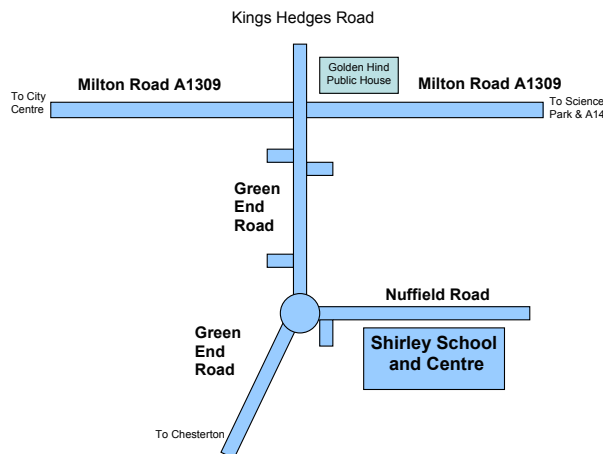

Who are we?

The Shirley Centre is an initiative of the Governing Body of Shirley Community Nursery and Primary School.

The primary purpose of the Shirley Centre is to provide accommodation for educational, welfare and leisure activities for our own pupils and their families. We are also committed to ensuring that the excellent facilities at our school are used to benefit everyone in our local community of East Chesterton and beyond.

Outdoor Performance Area

How to find us

The Shirley Centre is adjacent to

Shirley Community Nursery
and Primary School
Nuffield Road
Chesterton
Cambridge
CB4 1TF

Meeting Room 1

Welcome to The Shirley Centre