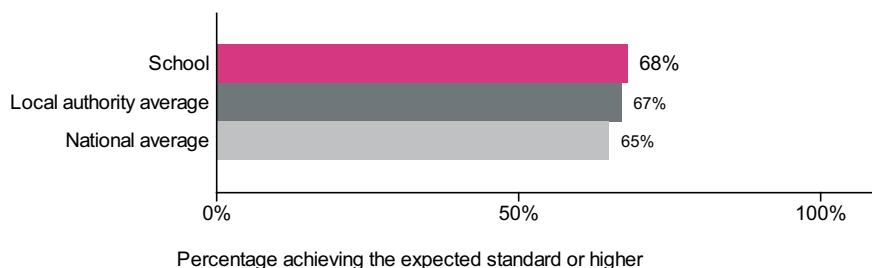

St Luke's CofE Primary School (URN: 141601)

This is a new academy which opened on 1 December 2014.

Go to

[St Luke's CofE Primary School](#)
for the previous record.

Key stage 2

This is revised data for 2018/19.

Progress in reading, writing and maths

Reading

Number of pupils = 37

Pupils with adjusted scores = 0

Confidence interval
-0.5 to 3.5

Writing

Number of pupils = 37

Pupils with adjusted scores = 0

Confidence interval
1.3 to 5.0

Maths

Number of pupils = 37

Pupils with adjusted scores = 0

Confidence interval
0.5 to 4.0

Reading, writing and maths combined

Percentage of pupils achieving the expected standard or higher

Number of pupils = 40