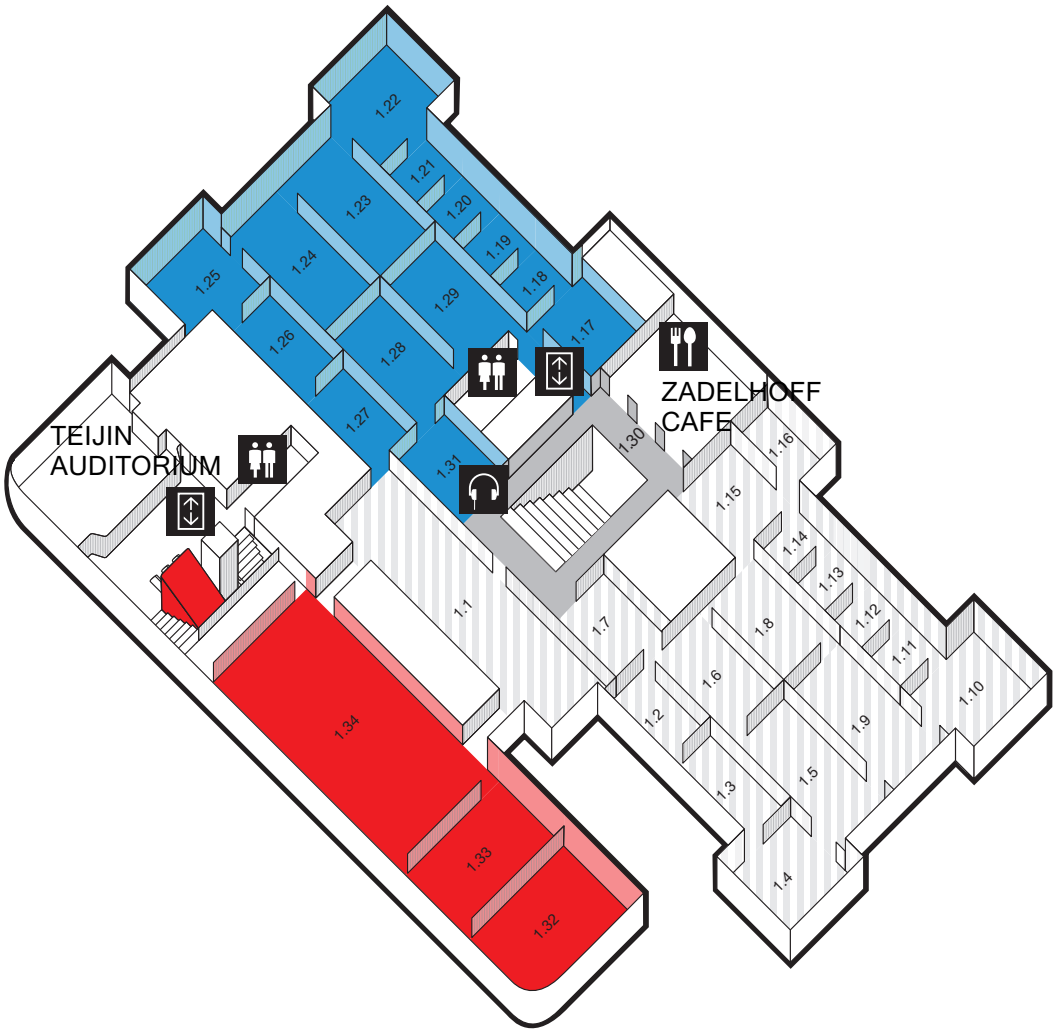

SECTION

- The collection
STEDELIJK BASE
- Exhibitions
STEDELIJK NOW
- New views on the collection
STEDELIJK TURNS

LOWER LEVEL -1

- STEDELIJK BASE
Part 1 (1880-1980)
- Amenities for the disabled
- Elevator
- Toilets
- Audio guide

- Tickets
- Cloakroom
- Lockers
- Amenities for the disabled
- Elevator
- Toilets
- Audio guide

- JUMP INTO THE FUTURE
until April 15
- KEITH HARING
until June 3
- STEDELIJK BASE
Part 2 (1980 – now)
- ▨ Installation new exhibition