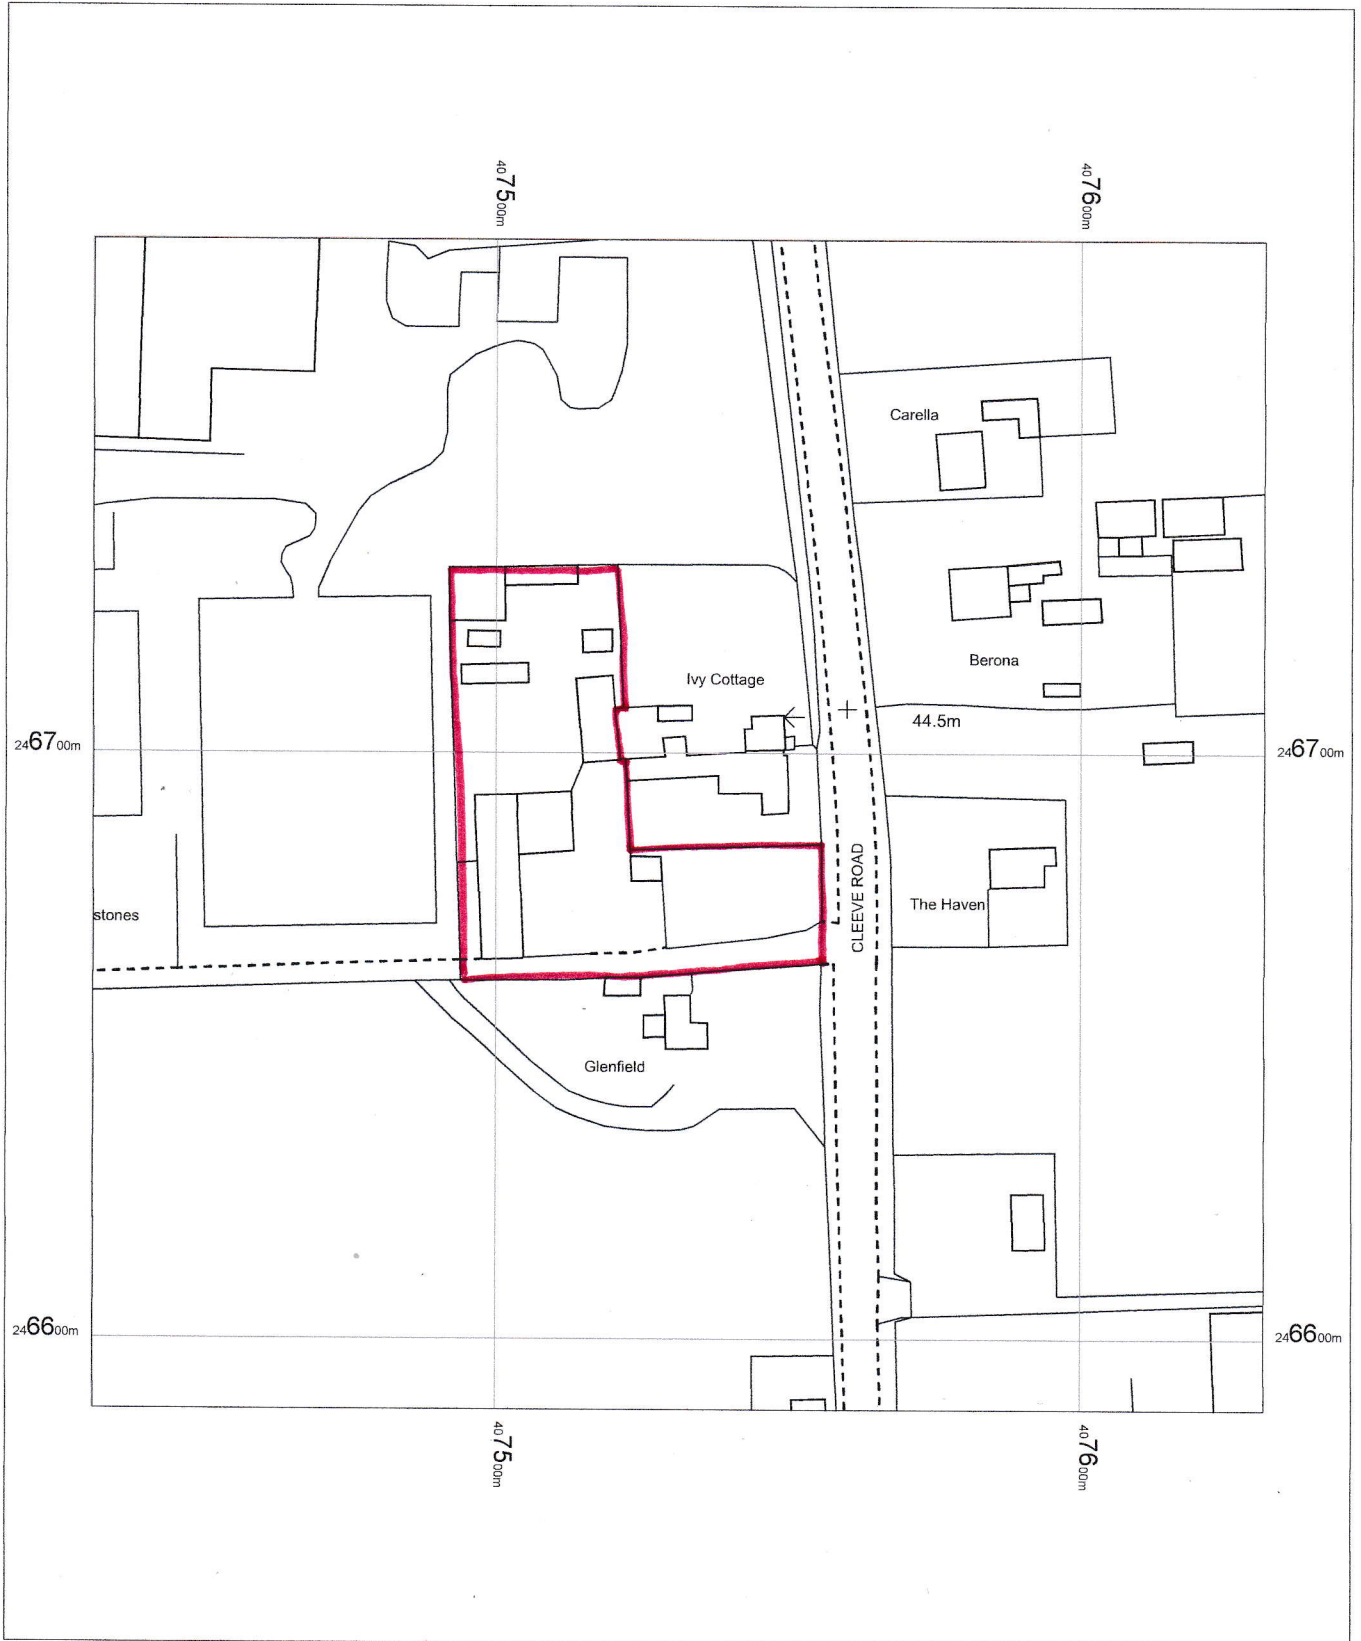

# O.S. MASTERMAP 1:1250 SCALE

REARDENE  
CLEEVE ROAD  
MIDDLE LITTLETON  
EVESHAM  
WR11 8JR

OS MasterMap 1250/2500/10000 scale  
24 July 2014, ID: CM-00346313  
[www.centremapslive.co.uk](http://www.centremapslive.co.uk)

1:1250 scale print at A4, Centre: 407531 E, 246688 N

©Crown Copyright Ordnance Survey. Licence no.  
100019980

**The Map Shop**  
Upton upon Severn  
[www.themapshop.co.uk](http://www.themapshop.co.uk)

TEL: 01684 593146  
FAX: 01684 594559  
[themapshop@btinternet.co.uk](mailto:themapshop@btinternet.co.uk)