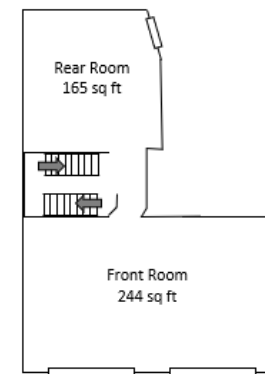

FRONT

Ground Floor  
Total – 1,424 sq ft

First Floor  
Total – 1,212 sq ft

Second Floor  
Total – 539 sq ft

Third Floor  
Total – 409 sq ft

### 3 MARDOL | SHREWSBURY | SY1 1PP Floorplan