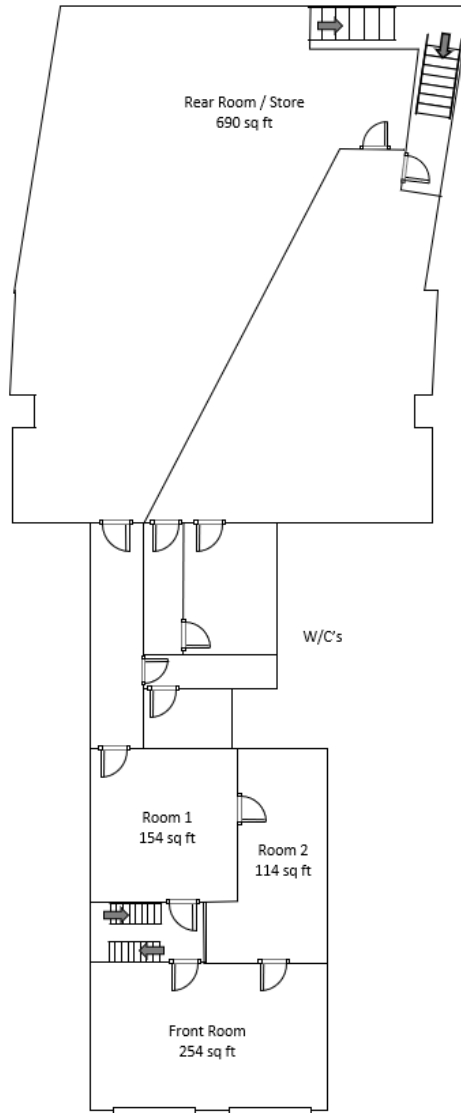

FRONT

Ground Floor  
Total – 1,424 sq ft

First Floor  
Total – 1,212 sq ft

Second Floor  
Total – 539 sq ft

Third Floor  
Total – 409 sq ft

### 3 MARDOL | SHREWSBURY | SY1 1PP Floorplan