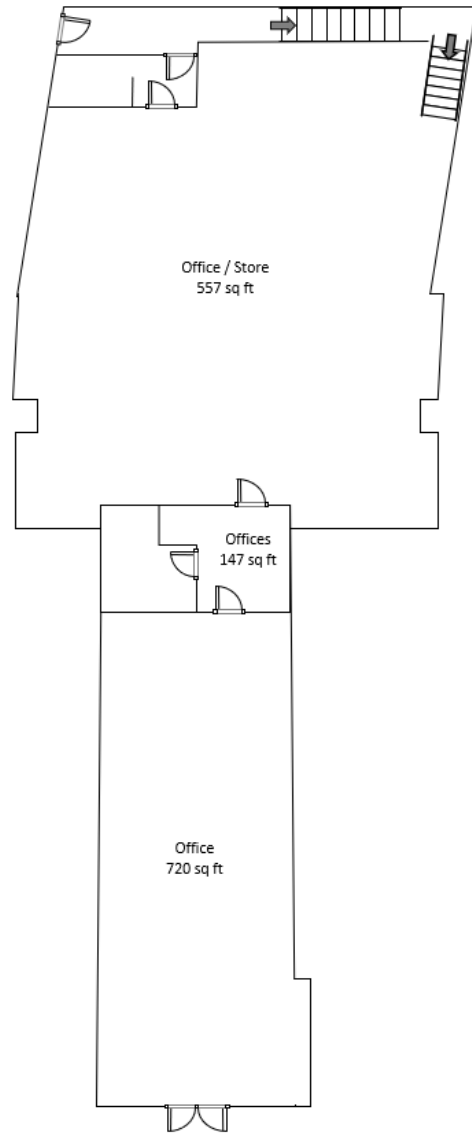

FRONT

Ground Floor  
Total – 1,424 sq ft

First Floor  
Total – 1,212 sq ft

Second Floor  
Total – 539 sq ft

Third Floor  
Total – 409 sq ft

### 3 MARDOL | SHREWSBURY | SY1 1PP Floorplan