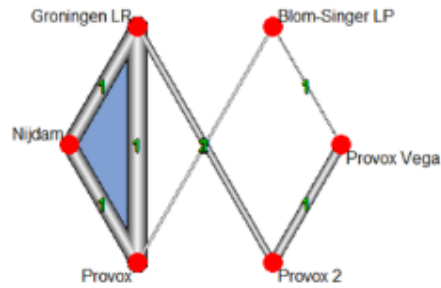

Supplemental Figure S7. Network meta-analysis for Leakage rate of each device.

A

C

B

Blom-Singer LP					
	Provox Vega				
0.54 [0.28; 1.03]		Provox 2			
0.48 [0.26; 0.90]	0.90 [0.73; 1.10]		Nijdam		
0.45 [0.26; 0.79]	0.84 [0.57; 1.24]	0.93 [0.67; 1.30]		Groningen LR	
0.42 [0.24; 0.73]	0.78 [0.54; 1.13]	0.87 [0.64; 1.18]	0.93 [0.81; 1.08]		Provox
0.31 [0.18; 0.53]	0.57 [0.39; 0.84]	0.64 [0.46; 0.88]	0.68 [0.59; 0.79]	0.73 [0.66; 0.82]	