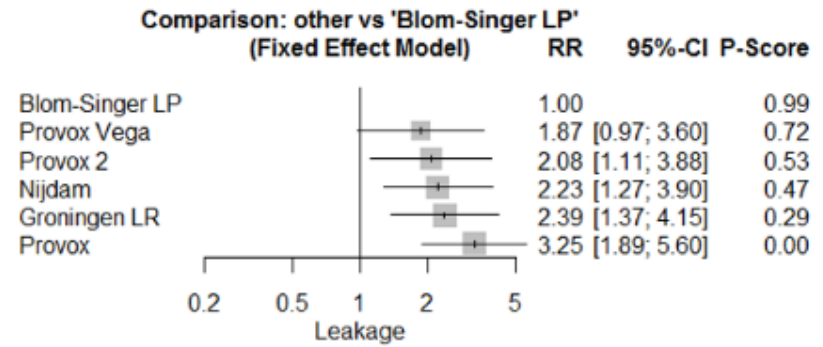

Supplemental Figure S7. Network meta-analysis for Leakage rate of each device.

A

C

B

Blom-Singer LP					
	Provox Vega				
0.54 [0.28; 1.03]		Provox 2			
0.48 [0.26; 0.90]	0.90 [0.73; 1.10]		Nijdam		
0.45 [0.26; 0.79]	0.84 [0.57; 1.24]	0.93 [0.67; 1.30]		Groningen LR	
0.42 [0.24; 0.73]	0.78 [0.54; 1.13]	0.87 [0.64; 1.18]	0.93 [0.81; 1.08]		Provox
0.31 [0.18; 0.53]	0.57 [0.39; 0.84]	0.64 [0.46; 0.88]	0.68 [0.59; 0.79]	0.73 [0.66; 0.82]	