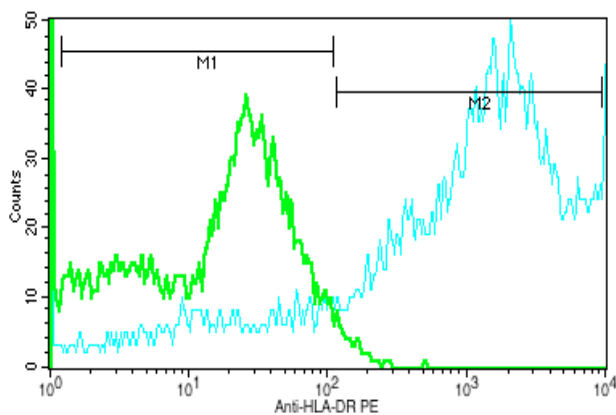

Histogram Statistics

Marker	Events	% Gated	% Total
All	11067	100.00	36.89
M1	741	6.70	2.47
M2	10314	93.20	34.38

Histogram Statistics

Marker	Events	% Gated	% Total
All	7378	100.00	36.89
M1	978	13.26	4.89
M2	6212	84.20	31.06

Histogram Statistics

Marker	Events	% Gated	% Total
All	7490	100.00	74.90
M1	6115	81.64	61.15
M2	72	0.96	0.72

Marker	Events	% Gated	% Total
All	16000	100.00	100.00
M1	2725	17.03	17.03
M2	12207	76.29	76.29