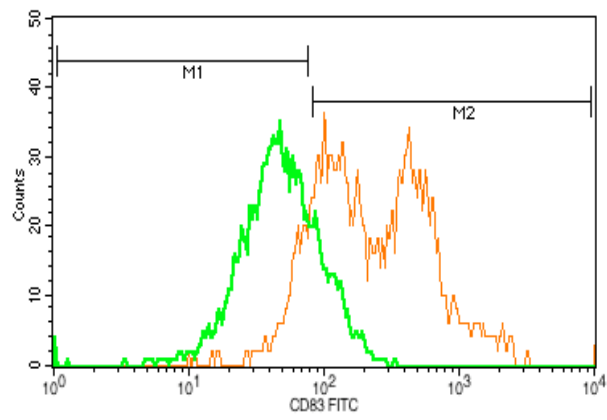

Histogram Statistics

Marker	Events	% Gated	% Total
All	11067	100.00	36.89
M1	741	6.70	2.47
M2	10314	93.20	34.38

Histogram Statistics

Marker	Events	% Gated	% Total
All	7378	100.00	36.89
M1	978	13.26	4.89
M2	6212	84.20	31.06

Histogram Statistics

Marker	Events	% Gated	% Total
All	7490	100.00	74.90
M1	6115	81.64	61.15
M2	72	0.96	0.72

Marker	Events	% Gated	% Total
All	16000	100.00	100.00
M1	2725	17.03	17.03
M2	12207	76.29	76.29

Histogram Statistics

Marker	Events	% Gated	% Total
All	11067	100.00	36.89
M1	687	6.21	2.29
M2	10281	92.90	34.27