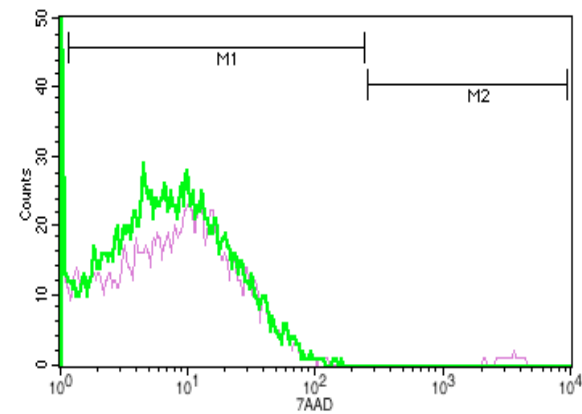

Histogram Statistics

Marker	Events	% Gated	% Total
All	11067	100.00	36.89
M1	741	6.70	2.47
M2	10314	93.20	34.38

Histogram Statistics

Marker	Events	% Gated	% Total
All	7378	100.00	36.89
M1	978	13.26	4.89
M2	6212	84.20	31.06

Histogram Statistics

Marker	Events	% Gated	% Total
All	7490	100.00	74.90
M1	6115	81.64	61.15
M2	72	0.96	0.72

Marker	Events	% Gated	% Total
All	16000	100.00	100.00
M1	2725	17.03	17.03
M2	12207	76.29	76.29

Histogram Statistics

Marker	Events	% Gated	% Total
All	11067	100.00	36.89
M1	687	6.21	2.29
M2	10281	92.90	34.27