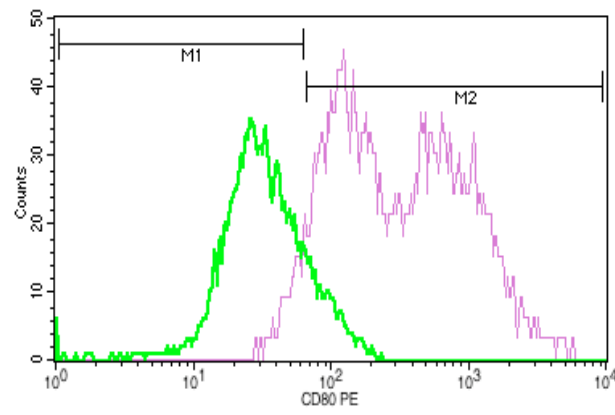

Histogram Statistics

Marker	Events	% Gated	% Total
All	11067	100.00	36.89
M1	741	6.70	2.47
M2	10314	93.20	34.38

Histogram Statistics

Marker	Events	% Gated	% Total
All	7378	100.00	36.89
M1	978	13.26	4.89
M2	6212	84.20	31.06

Histogram Statistics

Marker	Events	% Gated	% Total
All	7490	100.00	74.90
M1	6115	81.64	61.15
M2	72	0.96	0.72

Marker	Events	% Gated	% Total
All	16000	100.00	100.00
M1	2725	17.03	17.03
M2	12207	76.29	76.29

Histogram Statistics

Marker	Events	% Gated	% Total
All	11067	100.00	36.89
M1	687	6.21	2.29
M2	10281	92.90	34.27