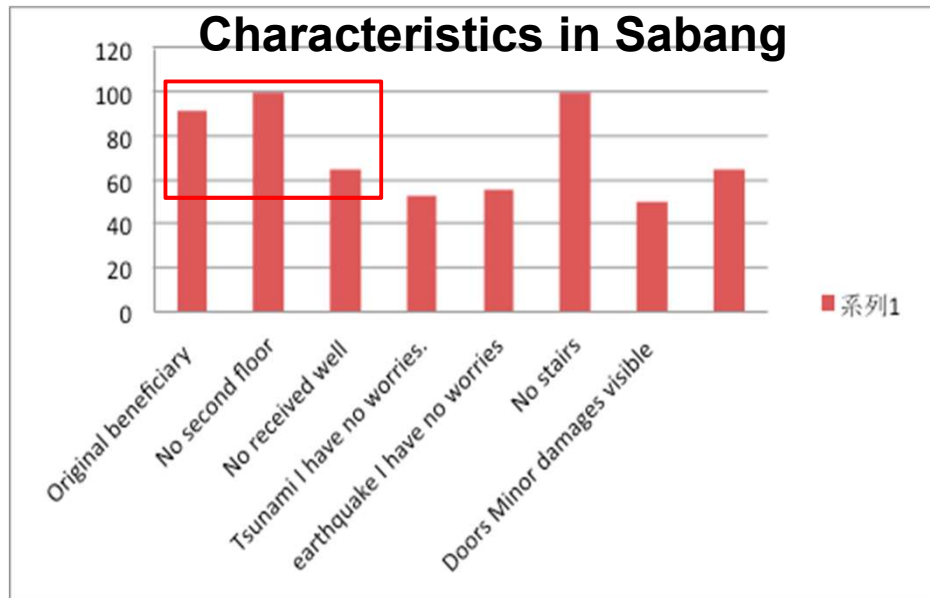

Aceh Rehabilitation and Reconstruction

Sabang:

Villages: Balohan, Pria Laot,
Krueng Raya

- First Floor
- Semi modern

Aceh Jaya:

Villages: Ketapang, Blang, Dayah
Baro

- Second Floor
- Semi traditional

Result: