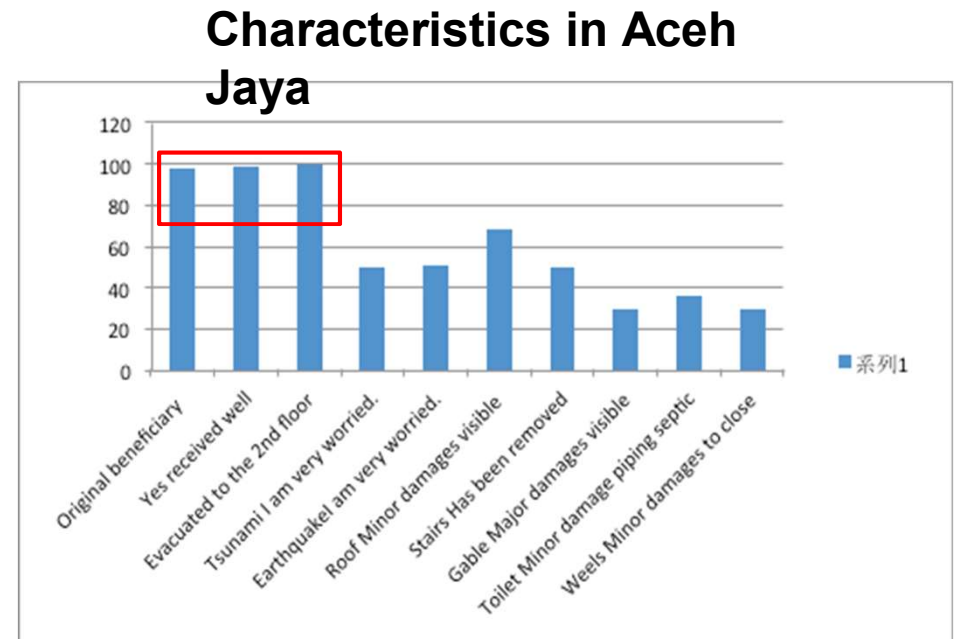

Aceh Rehabilitation and Reconstruction

Sabang:

Villages: Balohan, Pria Laot,
Krueng Raya

- First Floor
- Semi modern

Aceh Jaya:

Villages: Ketapang, Blang, Dayah
Baro

- Second Floor
- Semi traditional

Result: