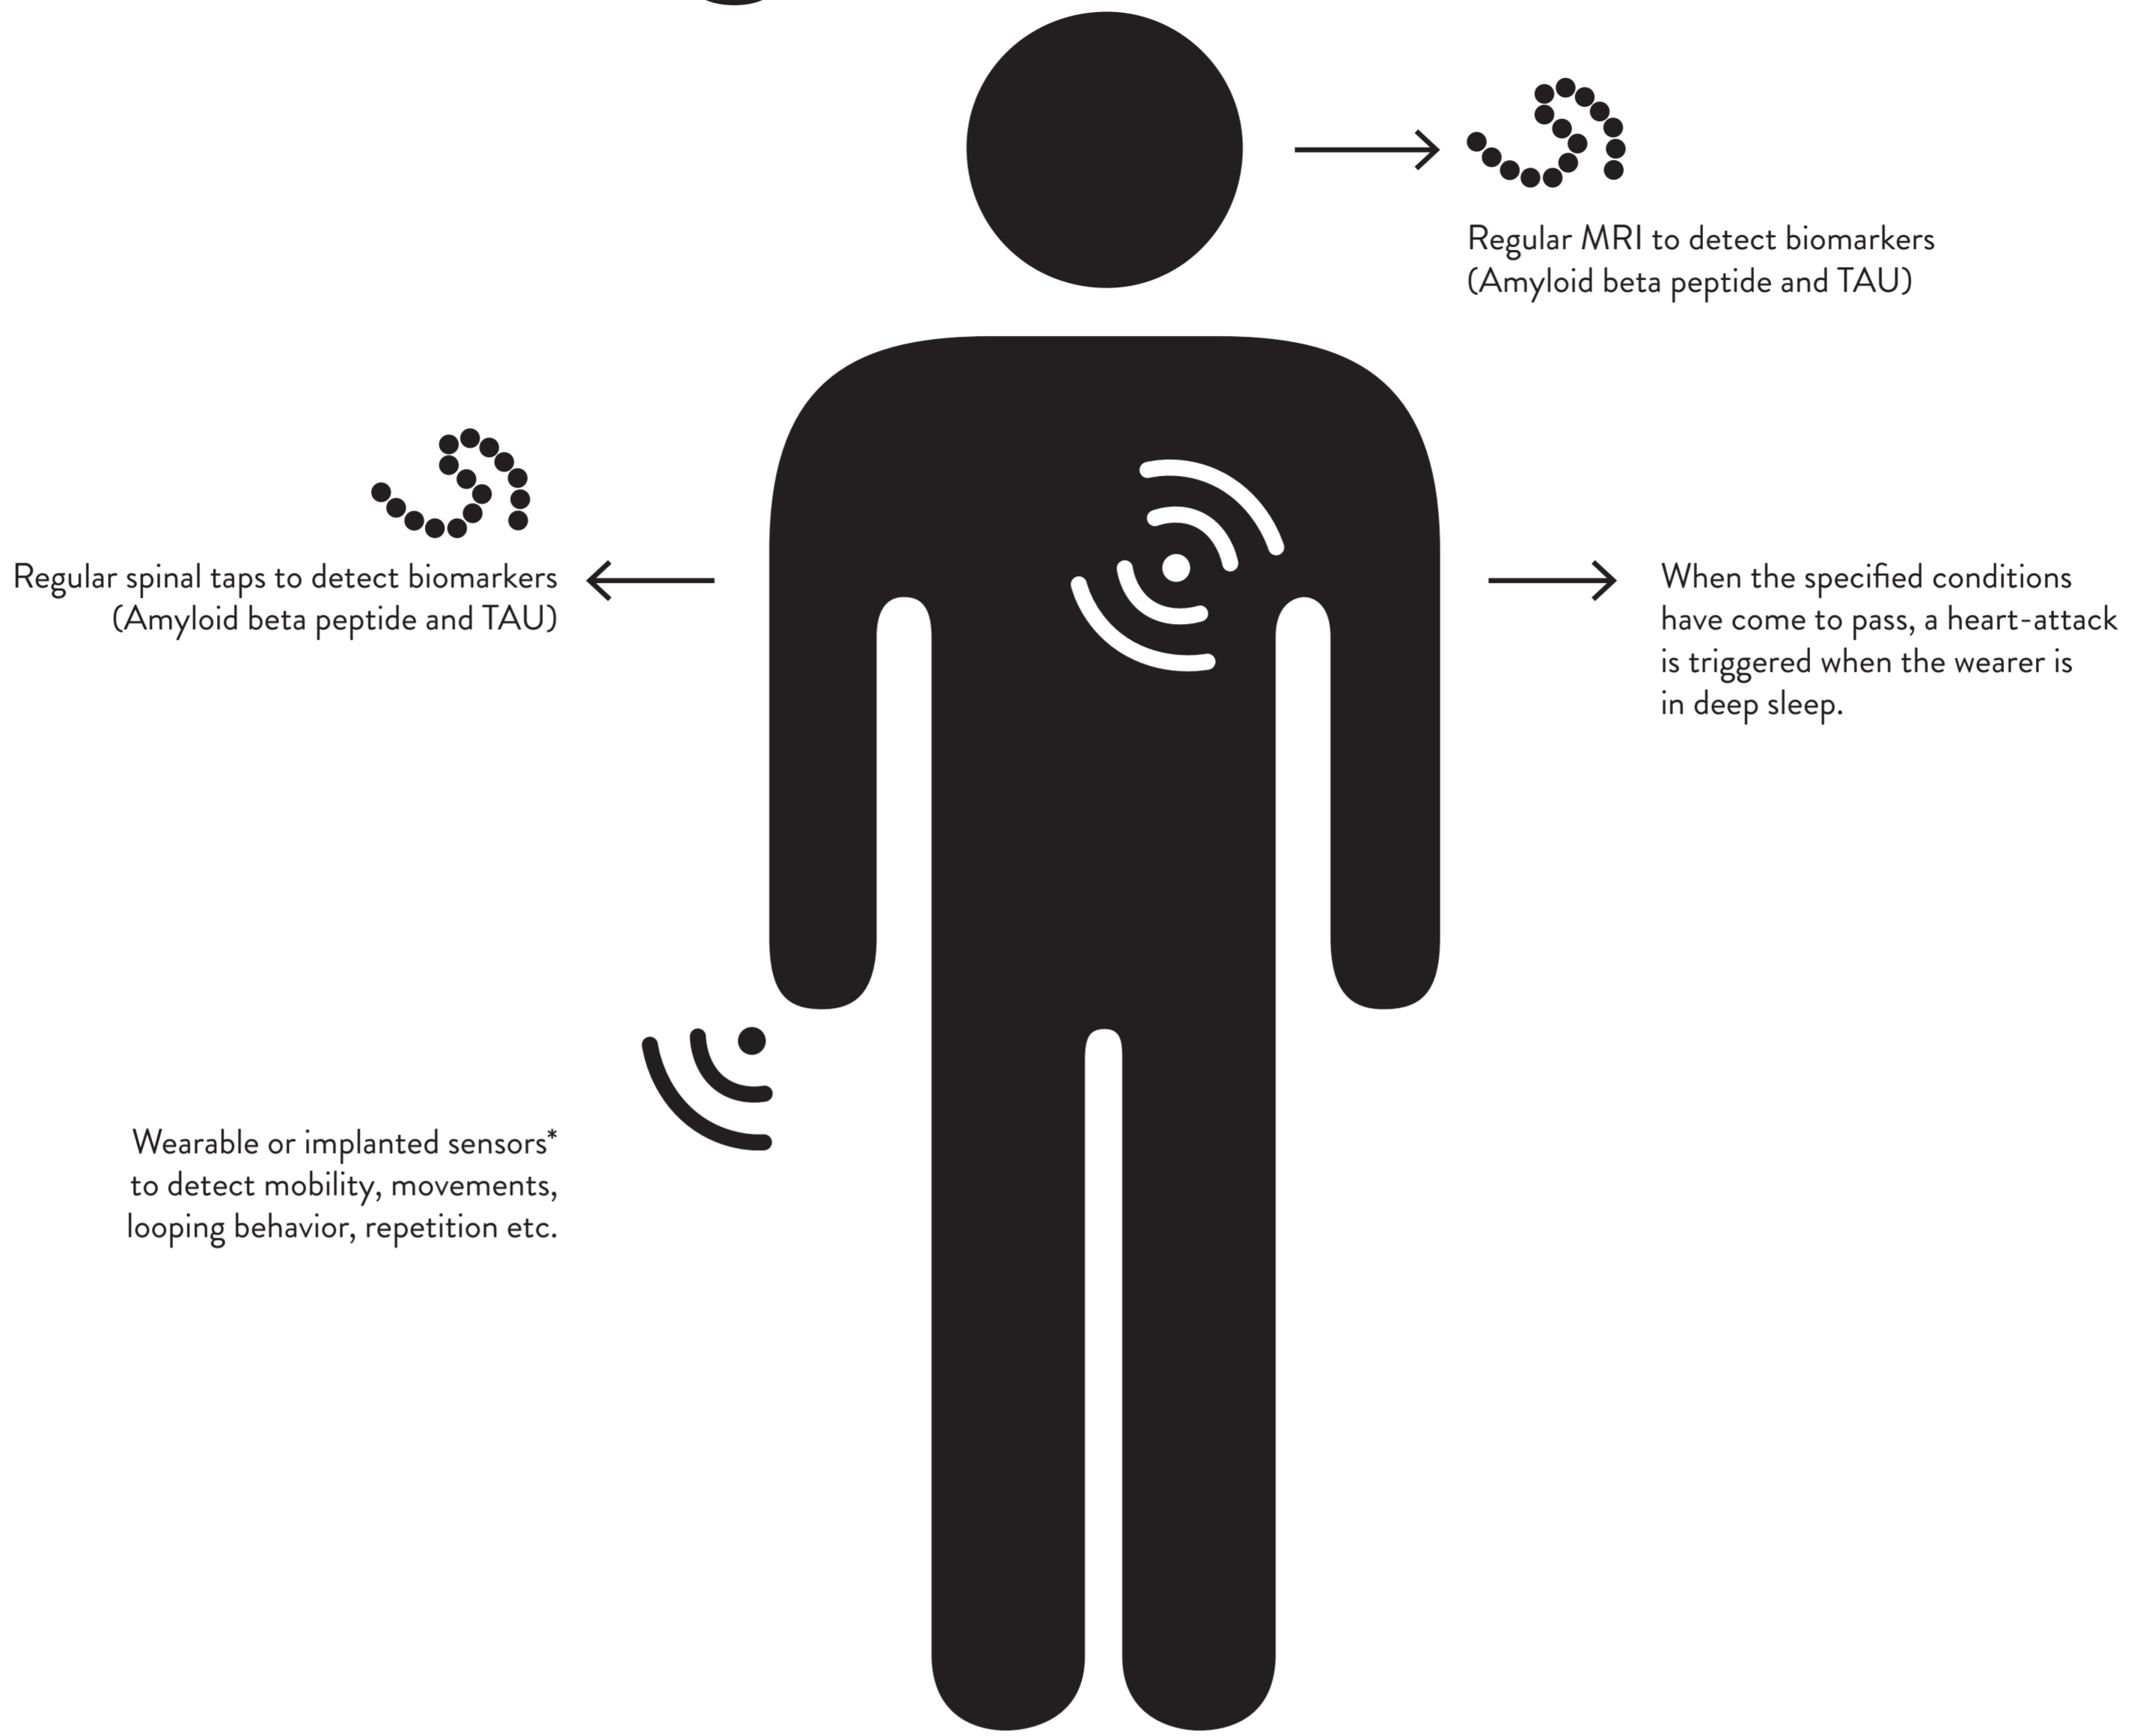

The Plug

Social feedback on your behavior.**

Sensors* based in the home to detect mobility, wandering, biorhythms and so on.

* The sensors used depend completely on your desired parameters.
** Social sensors can only be used with full consent of the wearers.