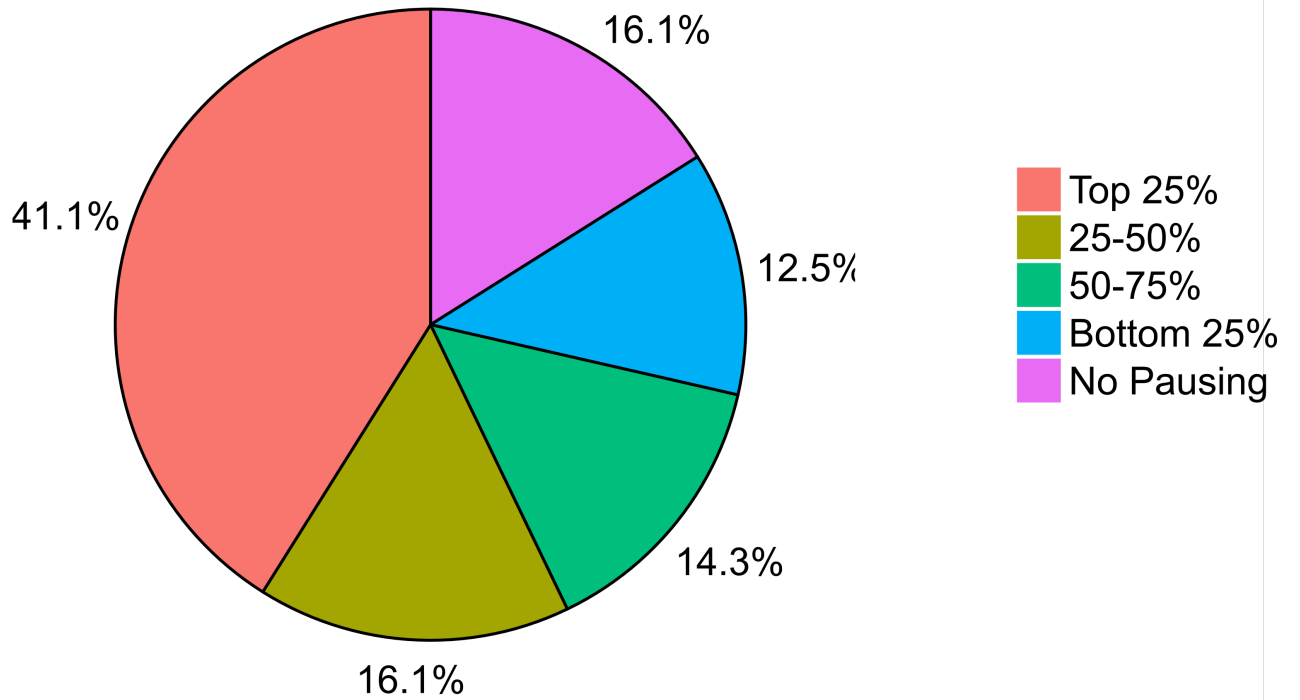

A

All Gro Targets

B

1.5 – 4 hr Gro Targets

Figure S5