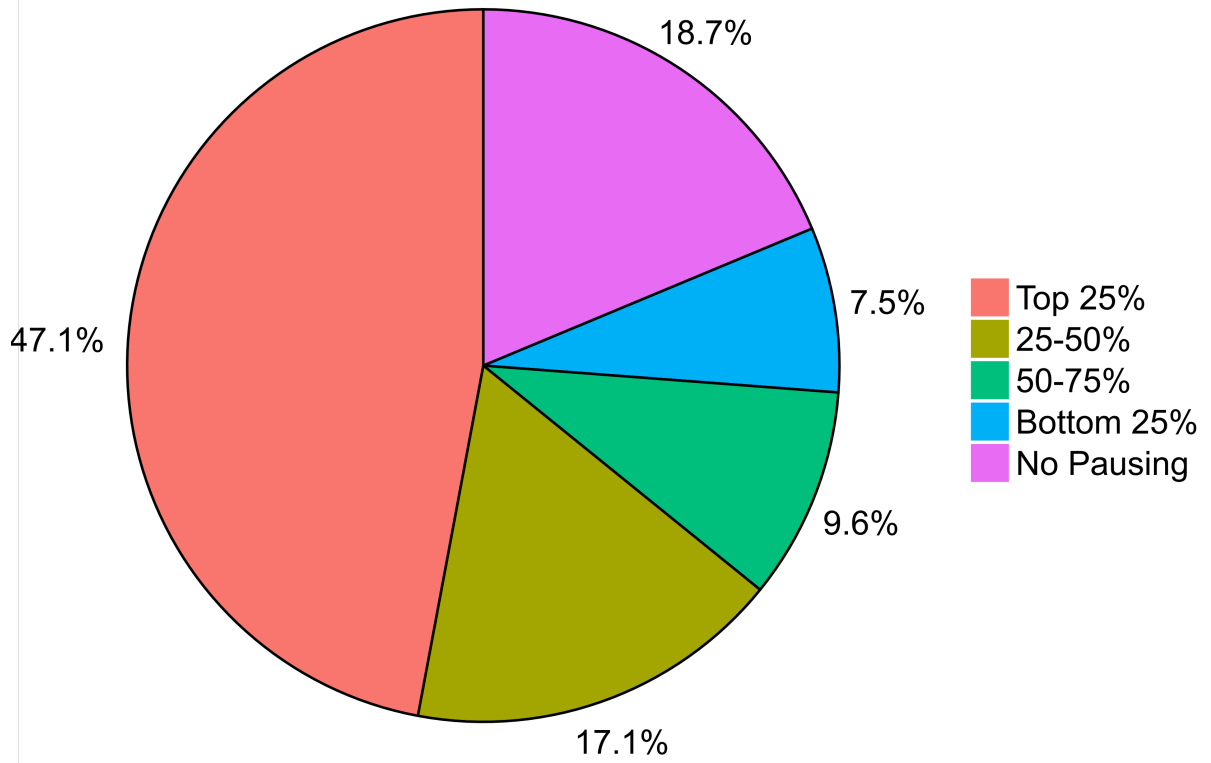

A

All Gro Targets

B

1.5 – 4 hr Gro Targets

Figure S5