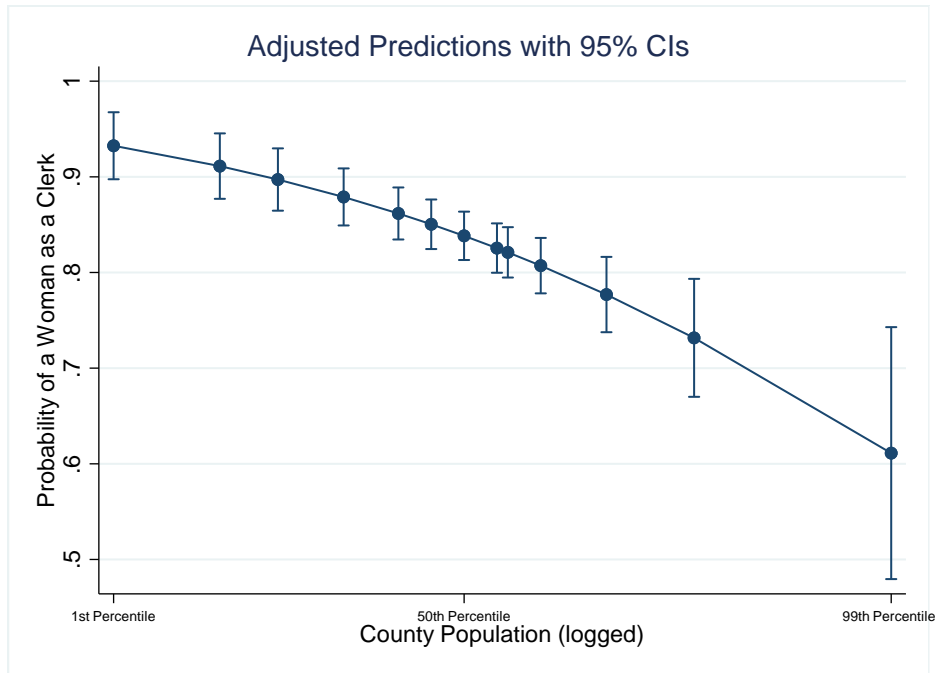

Table 1 Supplement: The Percentage of Women in the Office of County Clerk, By State

State	Percentage
Arizona	100%
Texas	92.06
Arkansas	90.67
Kansas	90.2
Michigan	87.95
Colorado	84.37
Oregon	78.79
Tennessee	74.74
West Virginia	65.45
Illinois	65
New Jersey	57.14
New York	54.39
Overall Sample	81.50

Figure 1 Supplement: Predicted Probability of Having a Female Clerk by Population

Figure 2 Supplement: Predicted Probability of Having a Female Clerk by Two Party Support for Obama

Figure 3 Supplement: Predicted Probability of Having a Female Clerk by Women in Other County Elected Offices