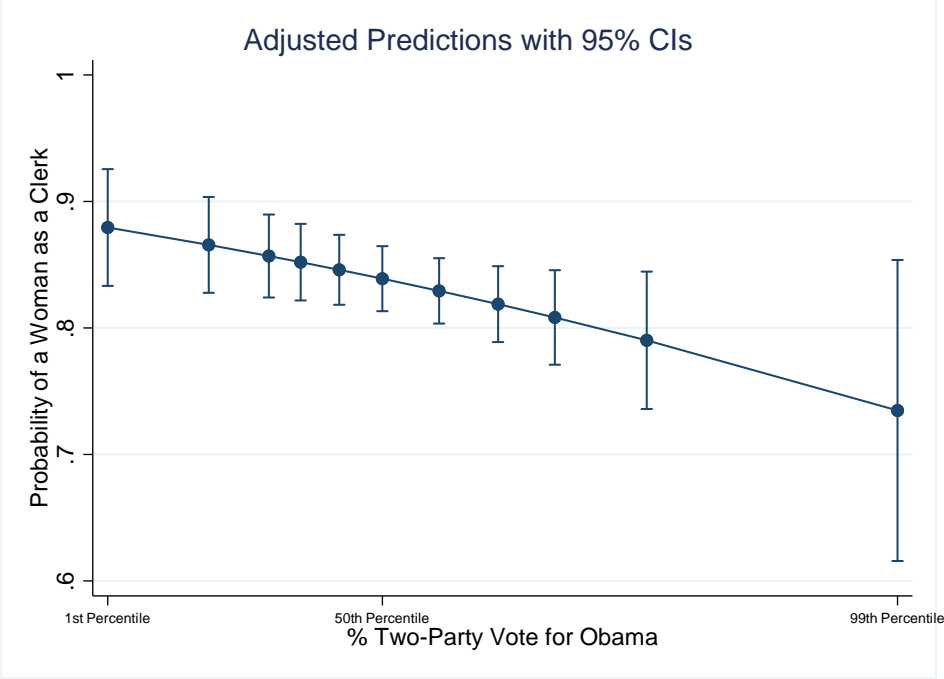

Table 1 Supplement: The Percentage of Women in the Office of County Clerk, By State

State	Percentage
Arizona	100%
Texas	92.06
Arkansas	90.67
Kansas	90.2
Michigan	87.95
Colorado	84.37
Oregon	78.79
Tennessee	74.74
West Virginia	65.45
Illinois	65
New Jersey	57.14
New York	54.39
Overall Sample	81.50

Figure 1 Supplement: Predicted Probability of Having a Female Clerk by Population

Figure 2 Supplement: Predicted Probability of Having a Female Clerk by Two Party Support for Obama

Figure 3 Supplement: Predicted Probability of Having a Female Clerk by Women in Other County Elected Offices