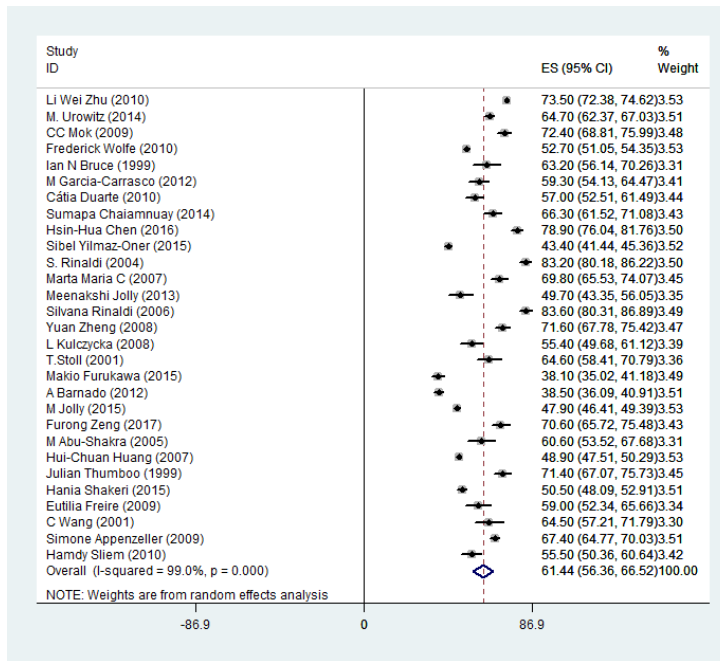

## Supplementary file 2: Forest plots for 8 SF-36 domains

### Physical Function

### Role Physical