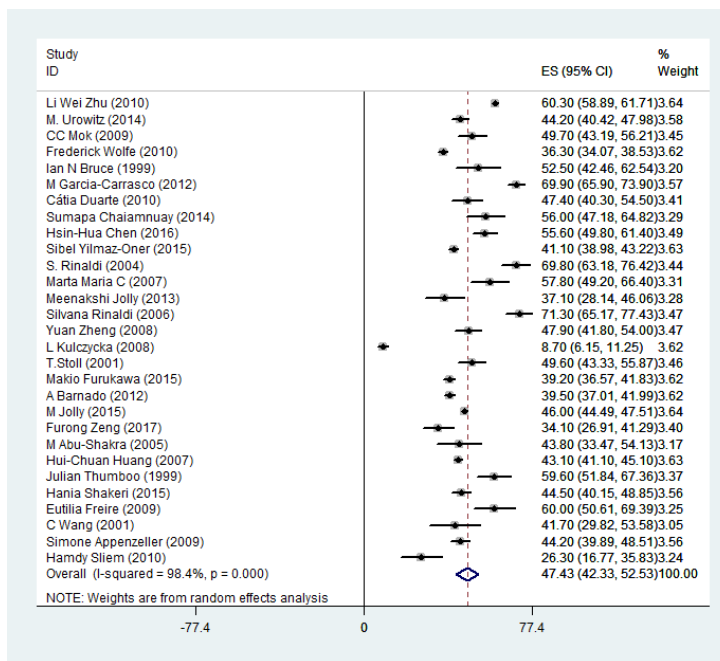

Role Physical