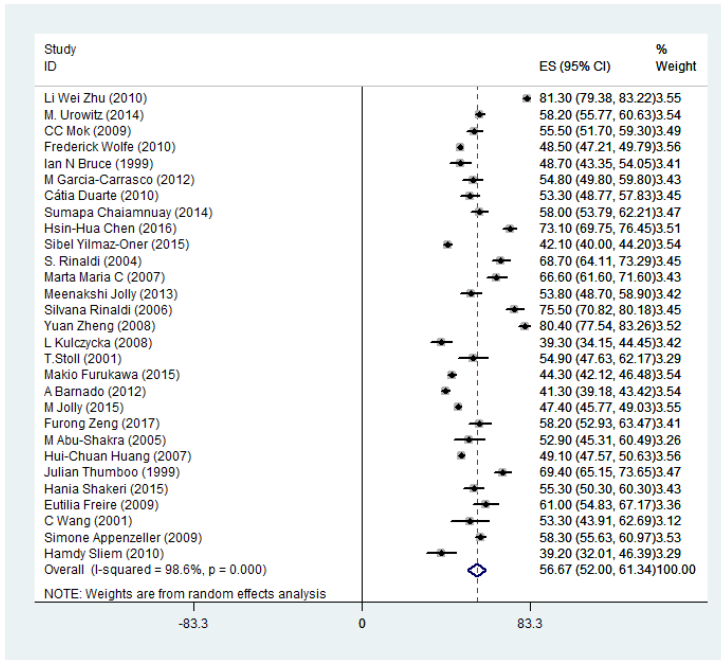

Bodily Pain