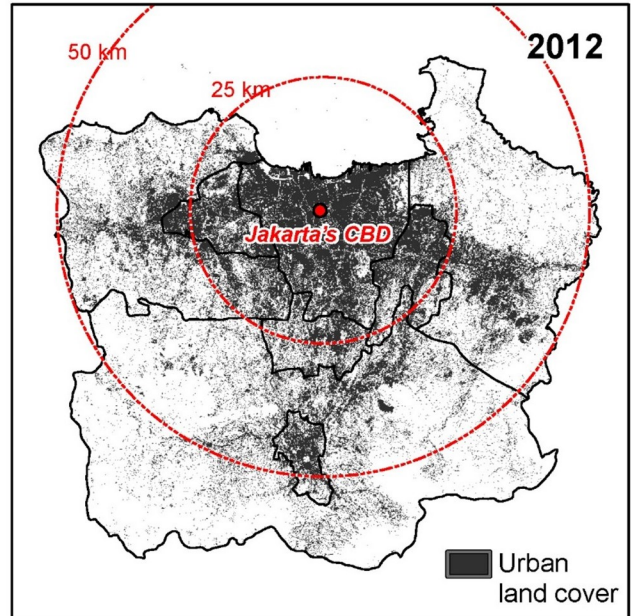

Appendix 1. The study area and its urban expansion from 1994 to 2012

JAKARTA METROPOLITAN AREA

INDONESIA

JAVA ISLAND

Legend

- Banten province
- Capital territory of Jakarta
- West Java province

The red circular lines at 25 km and 50 km represent radial distances to Jakarta's CBD as a visual guide to its urban extent.