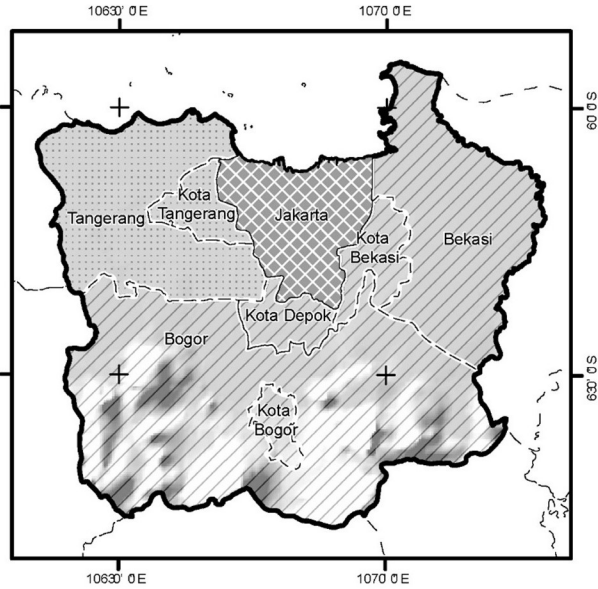

Appendix 1. The study area and its urban expansion from 1994 to 2012

JAKARTA METROPOLITAN AREA

INDONESIA

JAVA ISLAND

Legend

- Banten province
- Capital territory of Jakarta
- West Java province

The red circular lines at 25 km and 50 km represent radial distances to Jakarta's CBD as a visual guide to its urban extent.