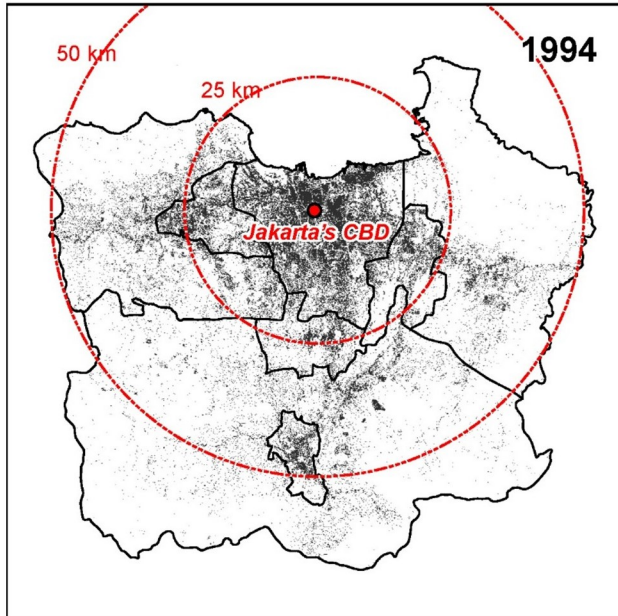

Appendix 1. The study area and its urban expansion from 1994 to 2012

JAKARTA METROPOLITAN AREA

INDONESIA

JAVA ISLAND

Legend

- Banten province
- Capital territory of Jakarta
- West Java province

The red circular lines at 25 km and 50 km represent radial distances to Jakarta's CBD as a visual guide to its urban extent.