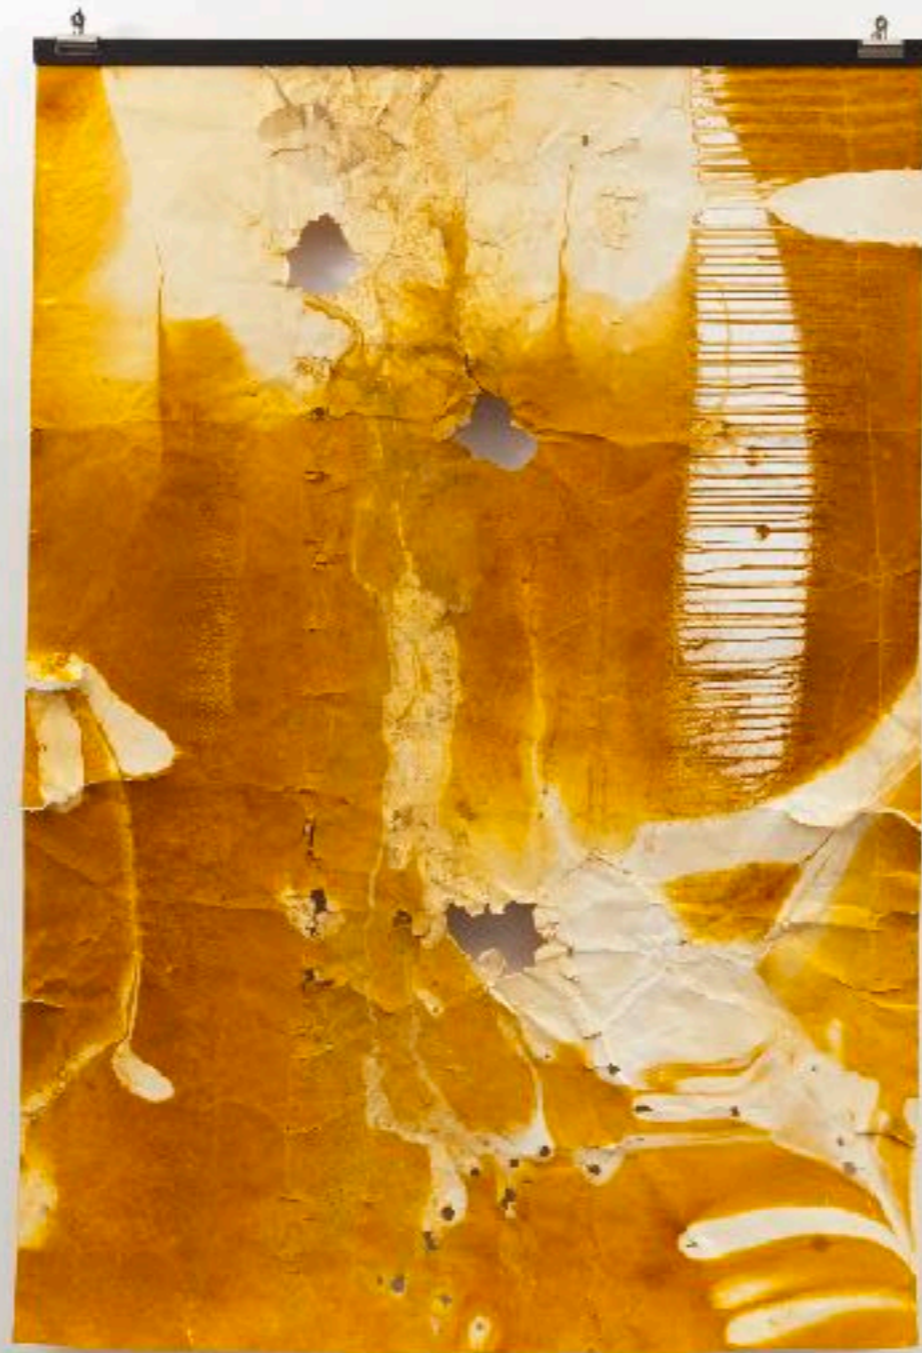

AFTERMATH EXHIBITION DOCUMENTATION

Jill Randall
'Aftermath' Exhibition,
Geevor Tin Mine World Heritage Museum,
Cornwall, Feb-Oct 2016.

Small informational card on the left wall.

Small informational card on the right wall.

15 AFTER 1950 AND THE EARLY 1950S OF SCOTT, OMAHA 1950s

15

200 Tony Tassetto, 1987, "Untitled", 1987, 10