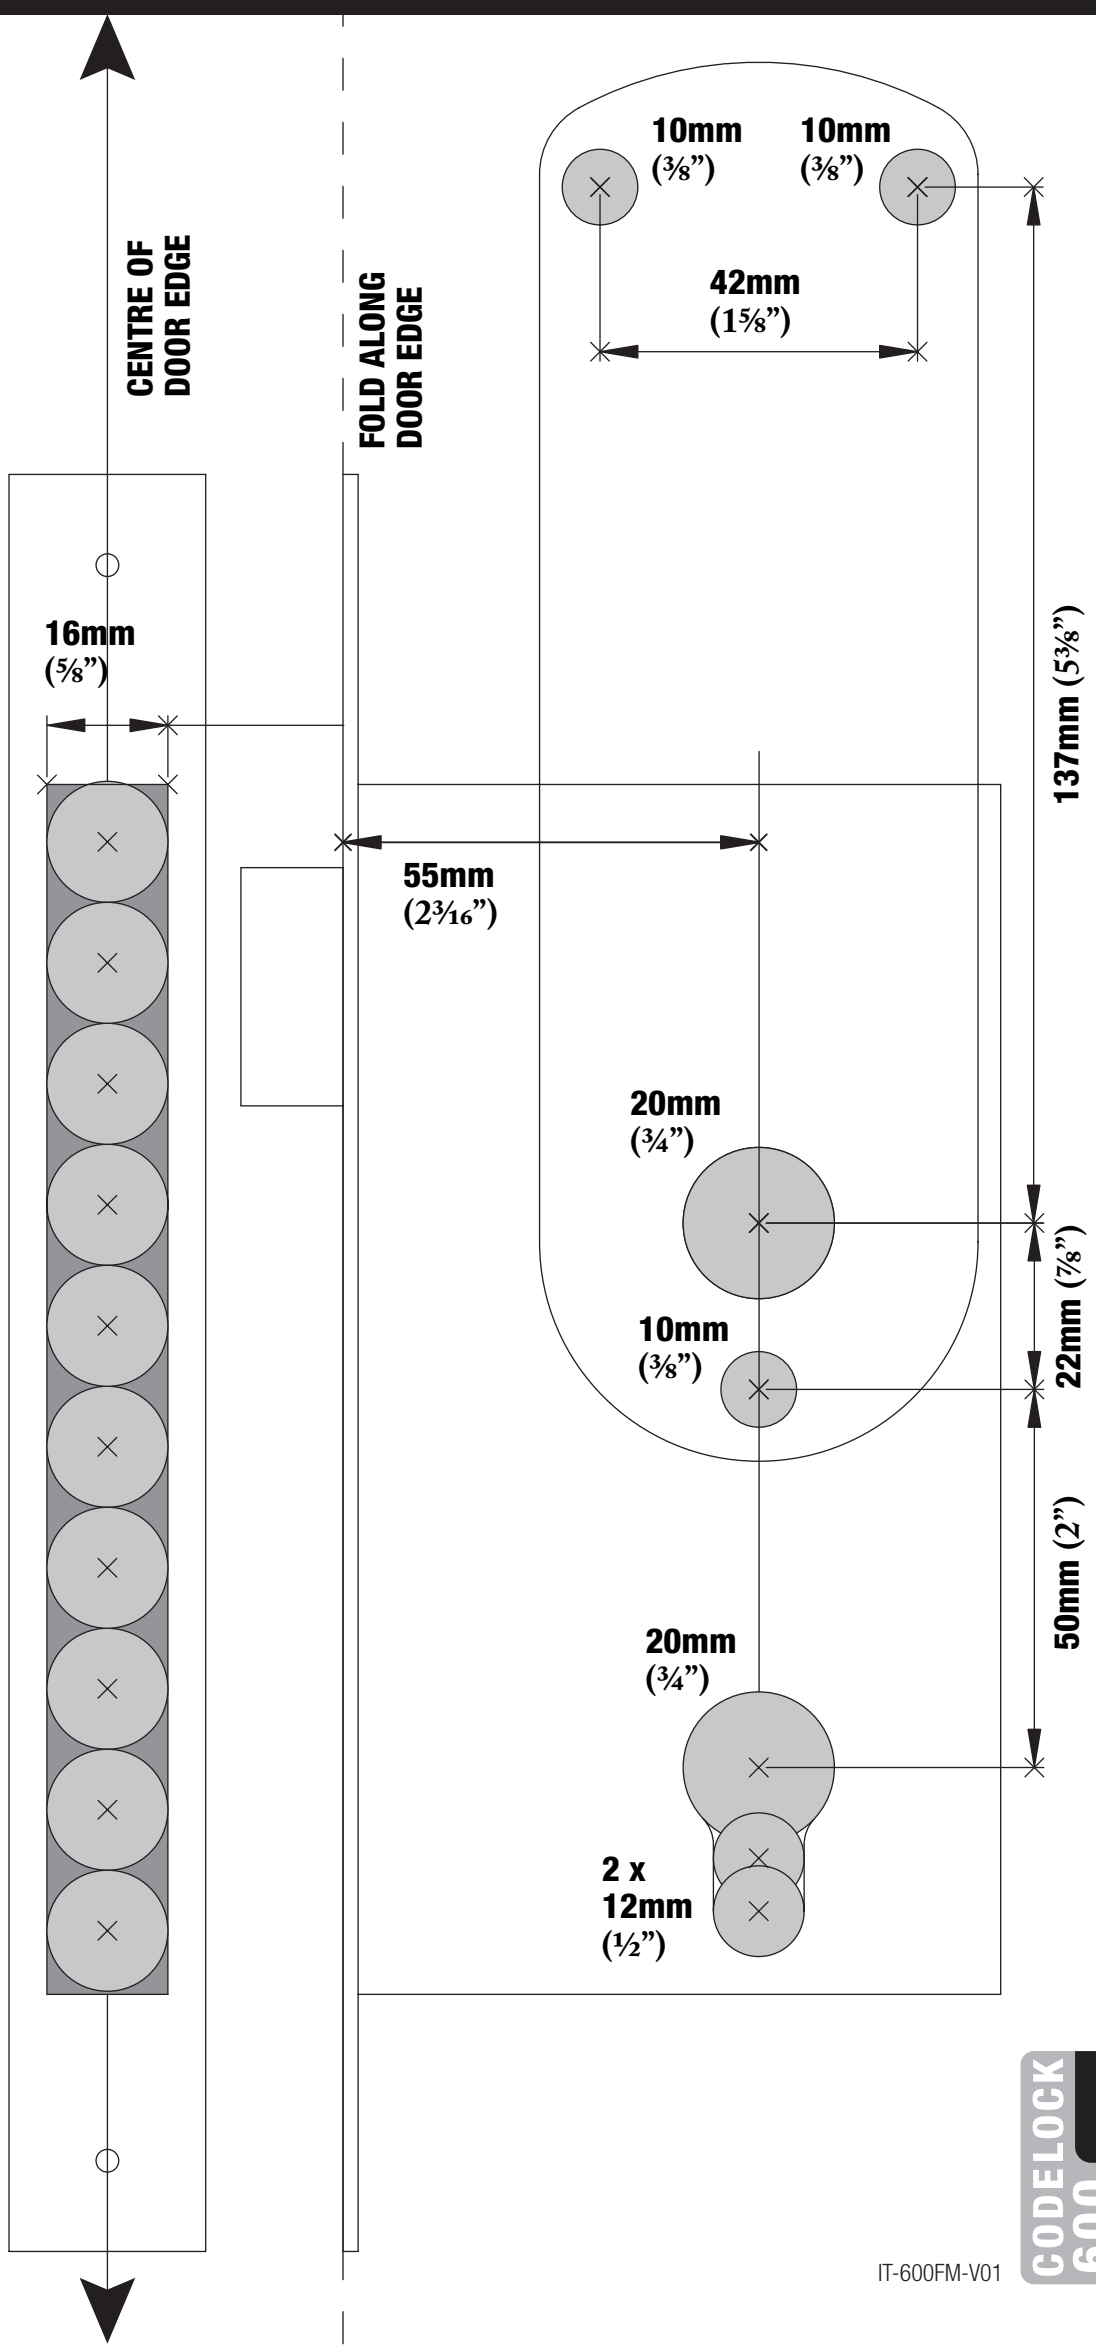

620/625 INSTALLATION TEMPLATE

IT-600FM-V01

IT-600FM-V01

**CODELOCK
600
MECHANICAL**