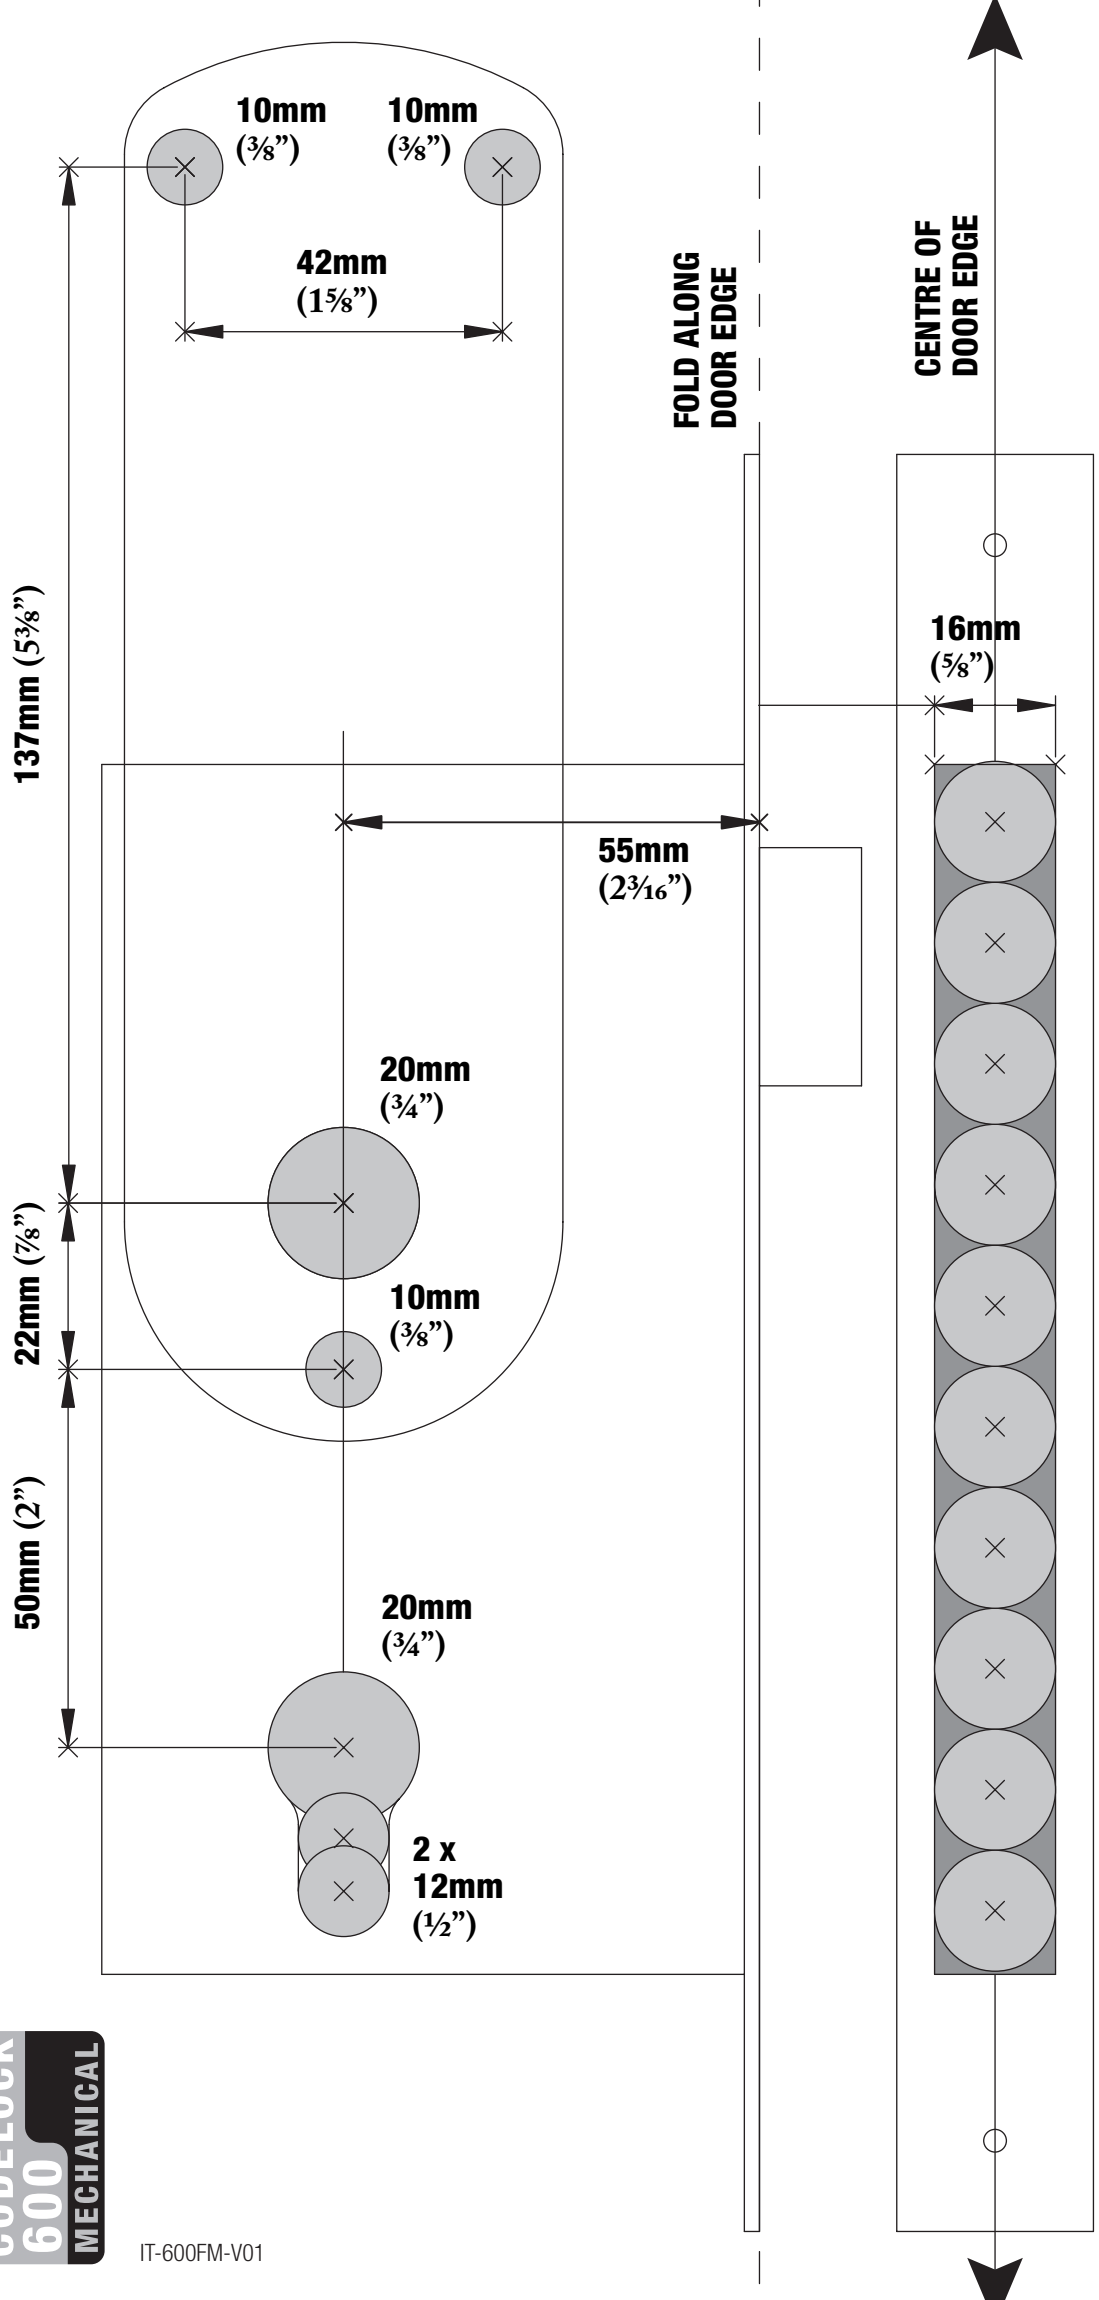

620/625 INSTALLATION TEMPLATE

IT-600FM-V01

IT-600FM-V01

**CODELOCK
600
MECHANICAL**