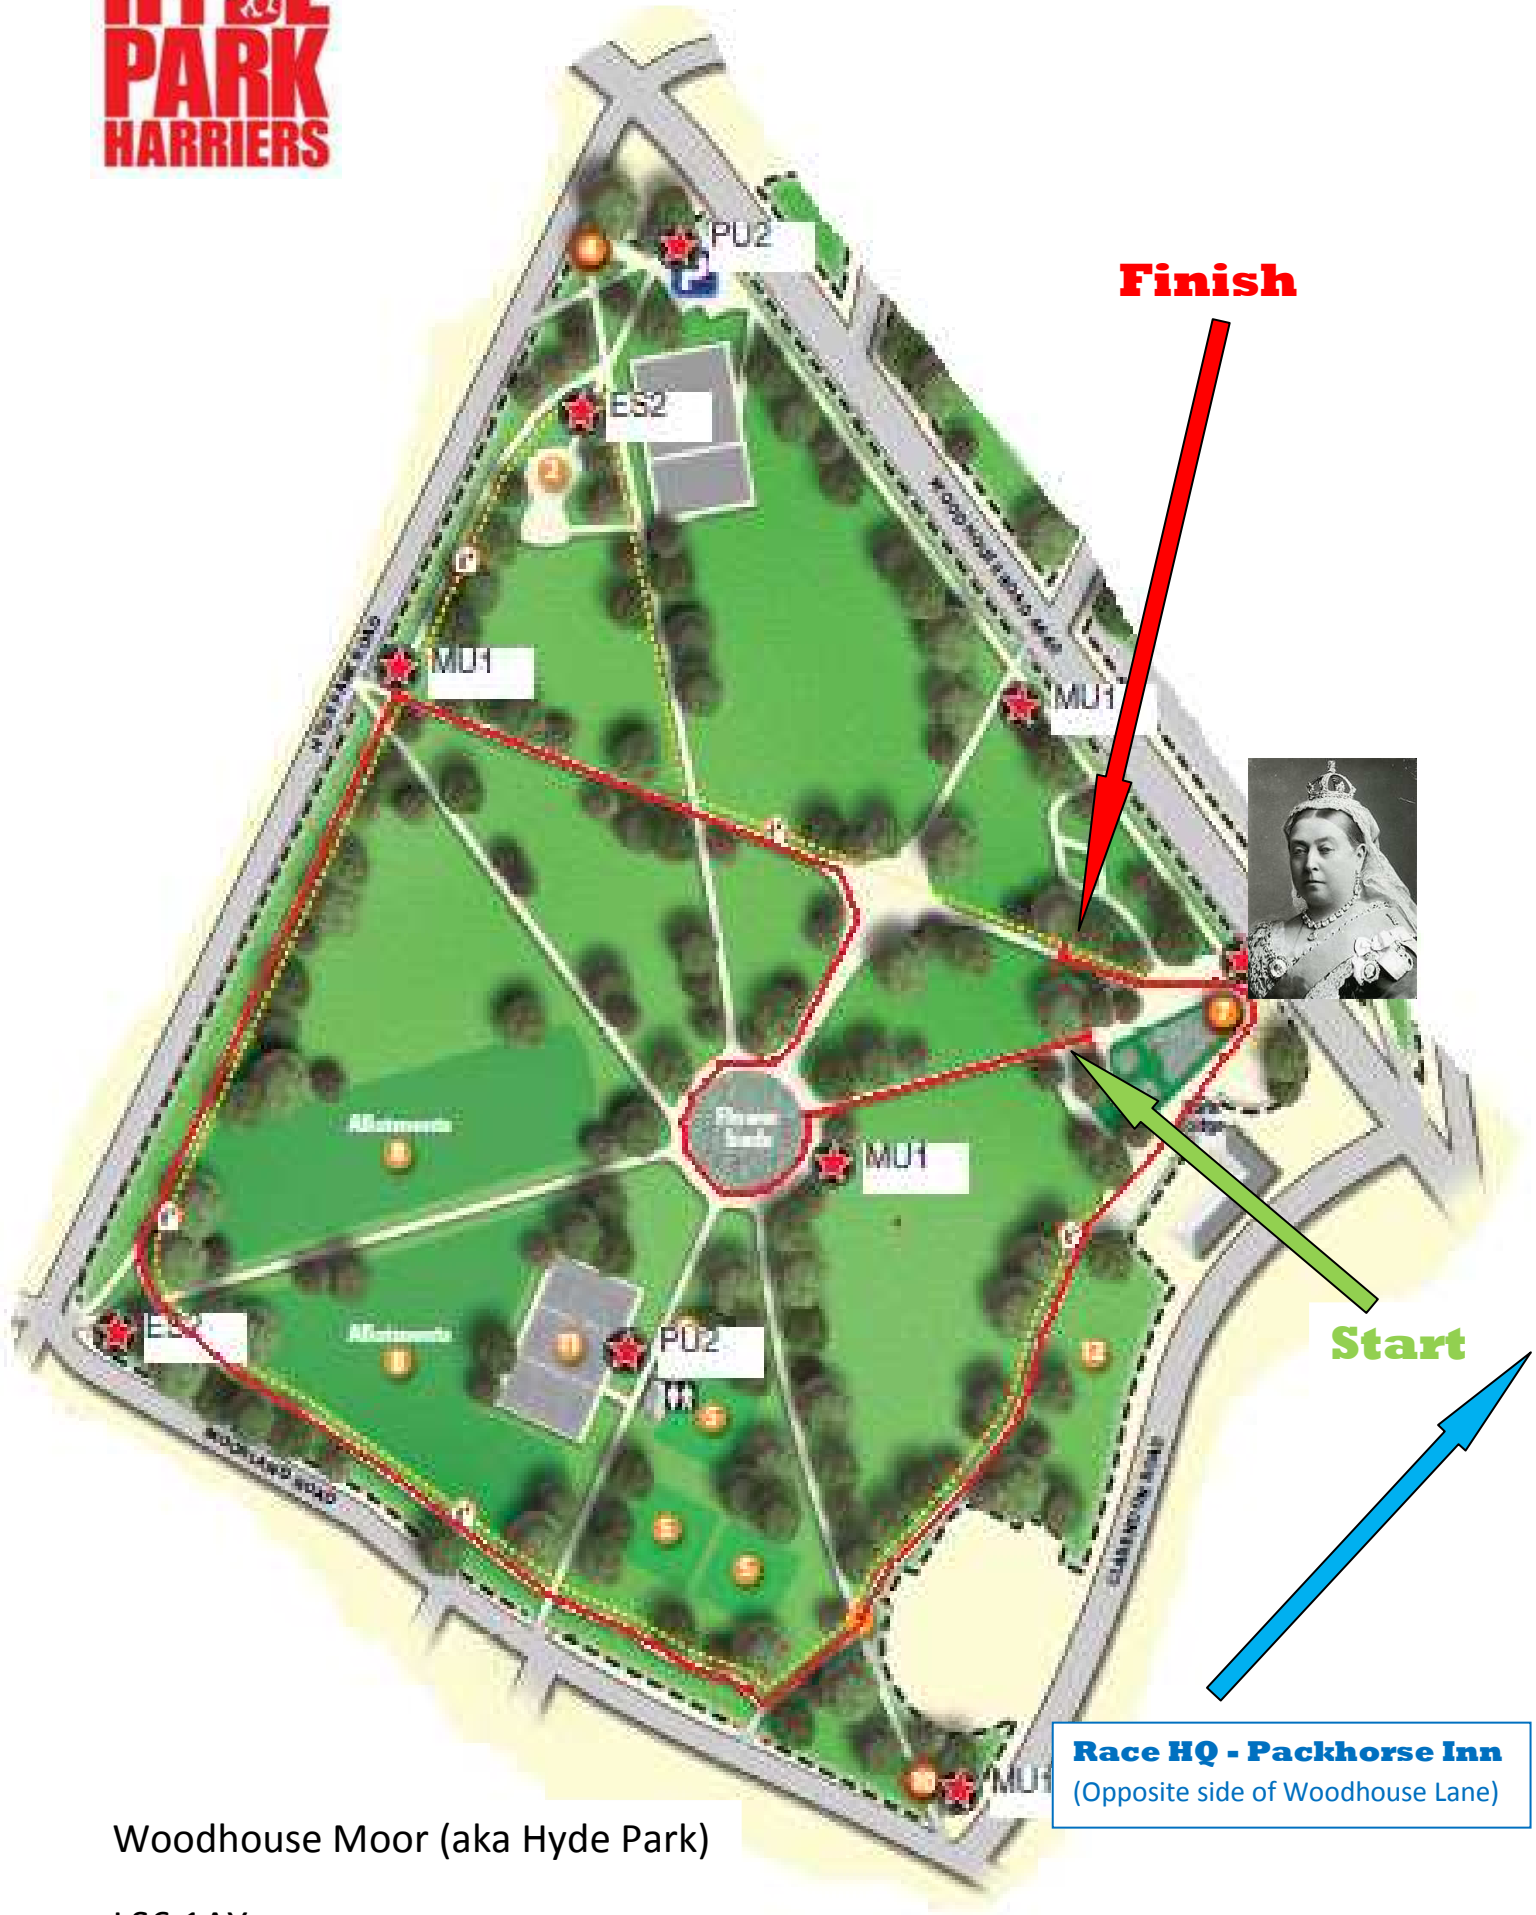

Summer Mile

Woodhouse Moor (aka Hyde Park)

LS6 1AY

Race HQ - Packhorse Inn
(Opposite side of Woodhouse Lane)