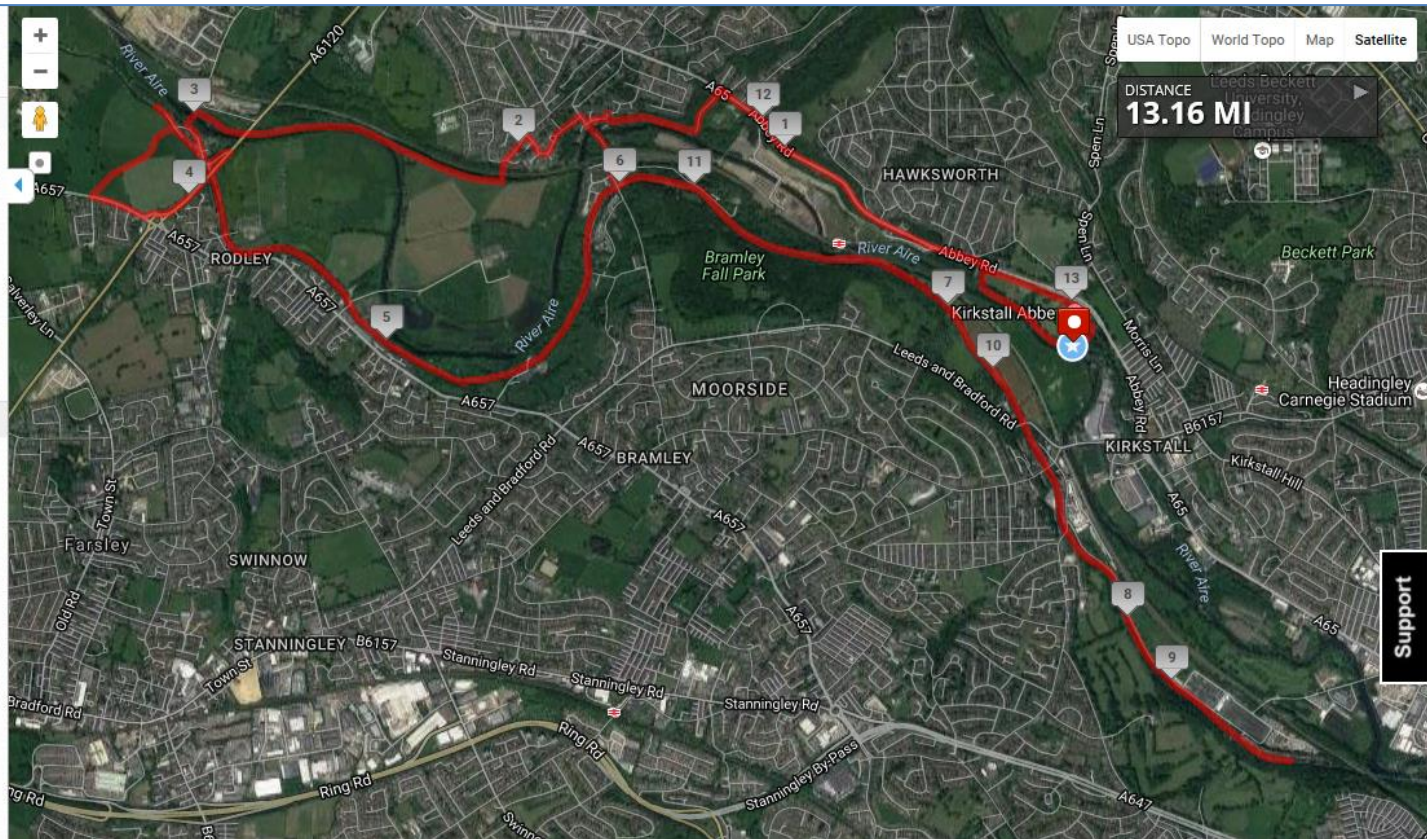

Address or Zip/Postal

[Import](#) [Use Route Genius](#)

KIRKSTALL HALF 2016

Begins in: Horsforth, United Kingdom

Creator: [diane39537803](#)

This is a 13.18 mi route in Horsforth, United Kingdom. This map was created by [diane39537803](#) on 05/19/2016. [View other maps](#) that [diane39537803](#) has done or [find similar maps in Horsforth](#)

Choose map location

Address or Zip/Postal

[Import](#) [Use Route Genius](#)

KIRKSTALL MARA X 3 LOOPS

Begins in: Horsforth, United Kingdom

Creator: [diane39537803](#)

This is a 8.84 mi route in Horsforth, United Kingdom. This map was created by [diane39537803](#) on 05/19/2016. [View other maps](#) that diane39537803 has done or [find similar maps](#) in Horsforth

Support

Address or Zip/Postal SEARCH

COPY CLOSE

Import Use Route Genius

KIRKSTALL ULTRA X 4 LAPS

Begins in: Horsforth, United Kingdom

Creator: [diane39537803](#)

This is a 8.0 mi route in Horsforth, United Kingdom.
This map was created by [diane39537803](#) on 05/19/2016. [View other maps](#) that [diane39537803](#) has done or [find similar maps](#) in Horsforth

▶ Directions / Notes

USA Topo World Topo Map Satellite

DISTANCE **8 MI**

CENTER

Distance Markers Units
 Imperial
 Metric

1 mi

Elevation Traffic
 Bicycle Paths

Scroll to Zoom