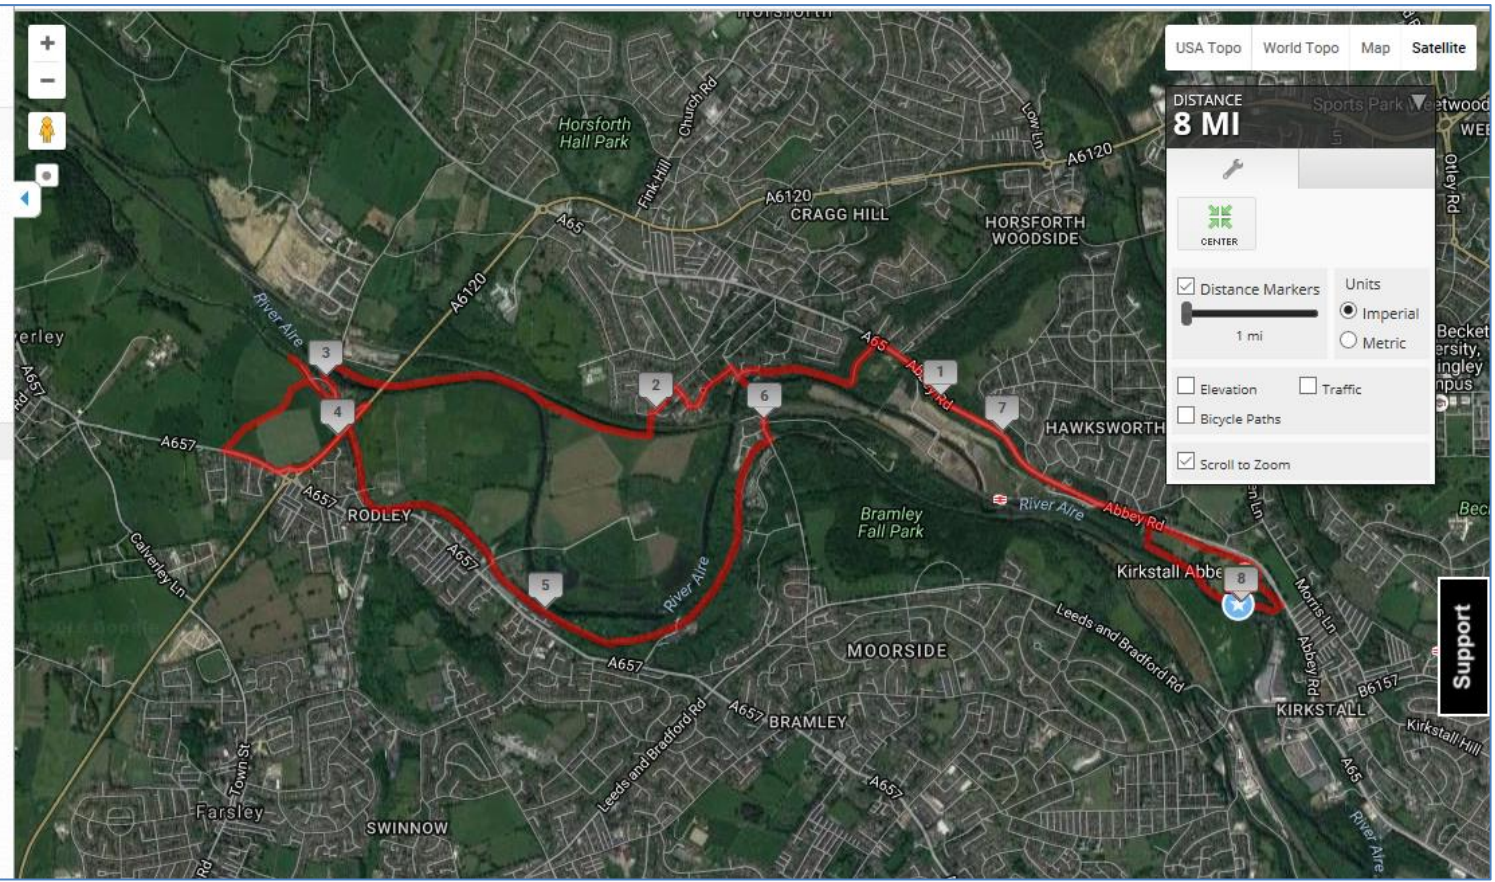

Address or Zip/Postal

[Import](#) [Use Route Genius](#)

KIRKSTALL HALF 2016

Begins in: Horsforth, United Kingdom

Creator: [diane39537803](#)

This is a 13.18 mi route in Horsforth, United Kingdom. This map was created by [diane39537803](#) on 05/19/2016. [View other maps](#) that [diane39537803](#) has done or [find similar maps in Horsforth](#)

Choose map location

Address or Zip/Postal

[Import](#) [Use Route Genius](#)

KIRKSTALL MARA X 3 LOOPS

Begins in: Horsforth, United Kingdom

Creator: [diane39537803](#)

This is a 8.84 mi route in Horsforth, United Kingdom. This map was created by [diane39537803](#) on 05/19/2016. [View other maps](#) that diane39537803 has done or [find similar maps](#) in Horsforth

Support

Address or Zip/Postal SEARCH

COPY CLOSE

Import Use Route Genius

KIRKSTALL ULTRA X 4 LAPS

Begins in: Horsforth, United Kingdom

Creator: [diane39537803](#)

This is a 8.0 mi route in Horsforth, United Kingdom.
This map was created by [diane39537803](#) on 05/19/2016. [View other maps](#) that [diane39537803](#) has done or [find similar maps](#) in Horsforth

▶ Directions / Notes

USA Topo World Topo Map Satellite

DISTANCE **8 MI**

CENTER

Distance Markers Units
 Imperial
 Metric

1 mi

Elevation Traffic
 Bicycle Paths

Scroll to Zoom