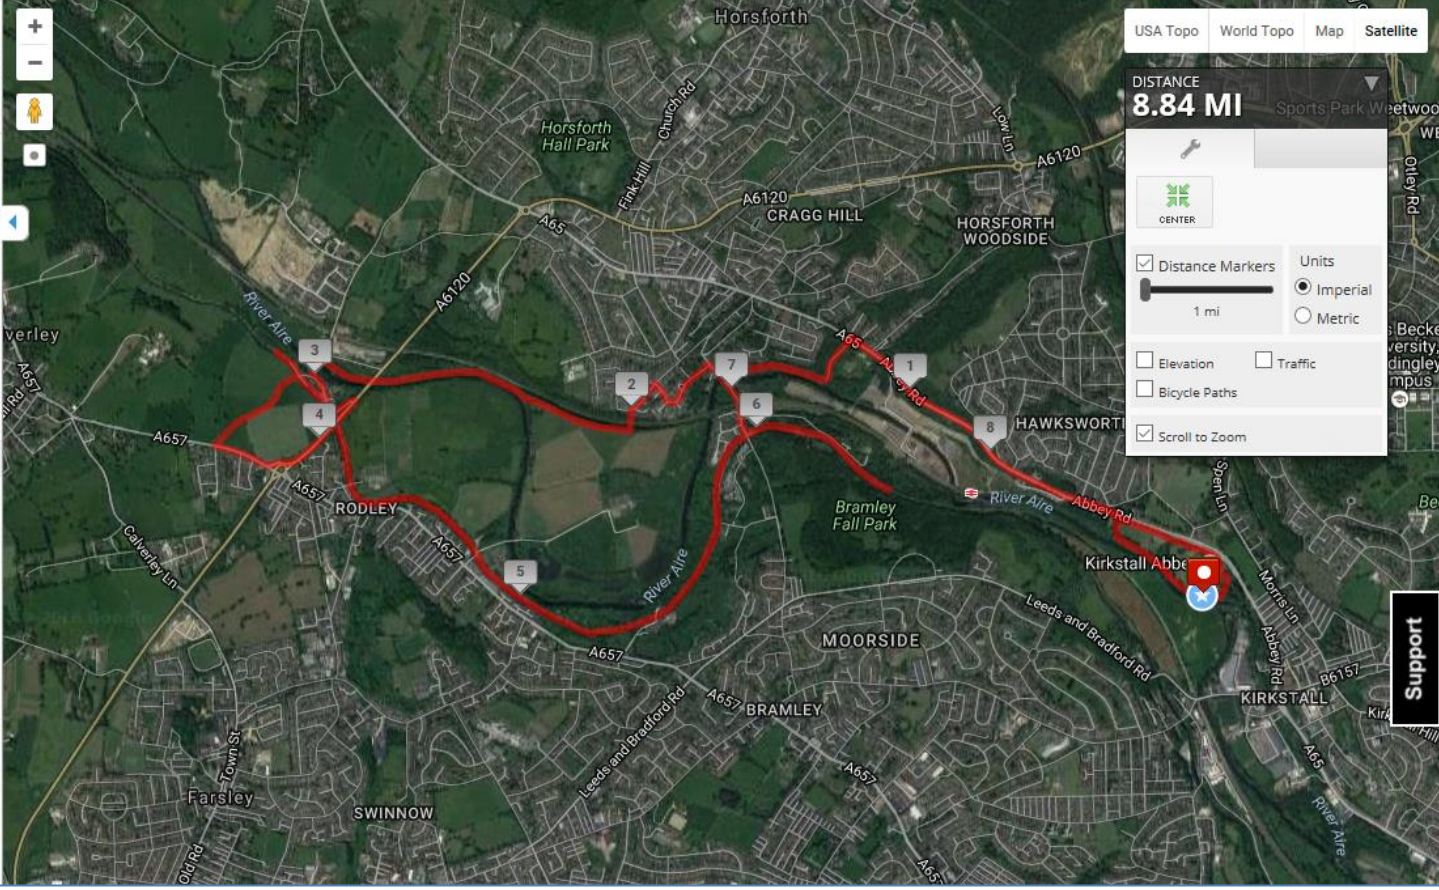

Address or Zip/Postal

[Import](#) [Use Route Genius](#)

KIRKSTALL HALF 2016

Begins in: Horsforth, United Kingdom

Creator: [diane39537803](#)

This is a 13.18 mi route in Horsforth, United Kingdom. This map was created by [diane39537803](#) on 05/19/2016. [View other maps](#) that [diane39537803](#) has done or [find similar maps in Horsforth](#)

Choose map location

Address or Zip/Postal

[Import](#) [Use Route Genius](#)

KIRKSTALL MARA X 3 LOOPS

Begins in: Horsforth, United Kingdom

Creator: [diane39537803](#)

This is a 8.84 mi route in Horsforth, United Kingdom. This map was created by [diane39537803](#) on 05/19/2016. [View other maps](#) that diane39537803 has done or [find similar maps](#) in Horsforth

Support

Address or Zip/Postal SEARCH

COPY CLOSE

Import Use Route Genius

KIRKSTALL ULTRA X 4 LAPS

Begins in: Horsforth, United Kingdom

Creator: [diane39537803](#)

This is a 8.0 mi route in Horsforth, United Kingdom.
This map was created by [diane39537803](#) on 05/19/2016. [View other maps](#) that [diane39537803](#) has done or [find similar maps](#) in Horsforth

▶ Directions / Notes

USA Topo World Topo Map Satellite

DISTANCE **8 MI**

CENTER

Distance Markers Units
 Imperial
 Metric

1 mi

Elevation Traffic
 Bicycle Paths

Scroll to Zoom