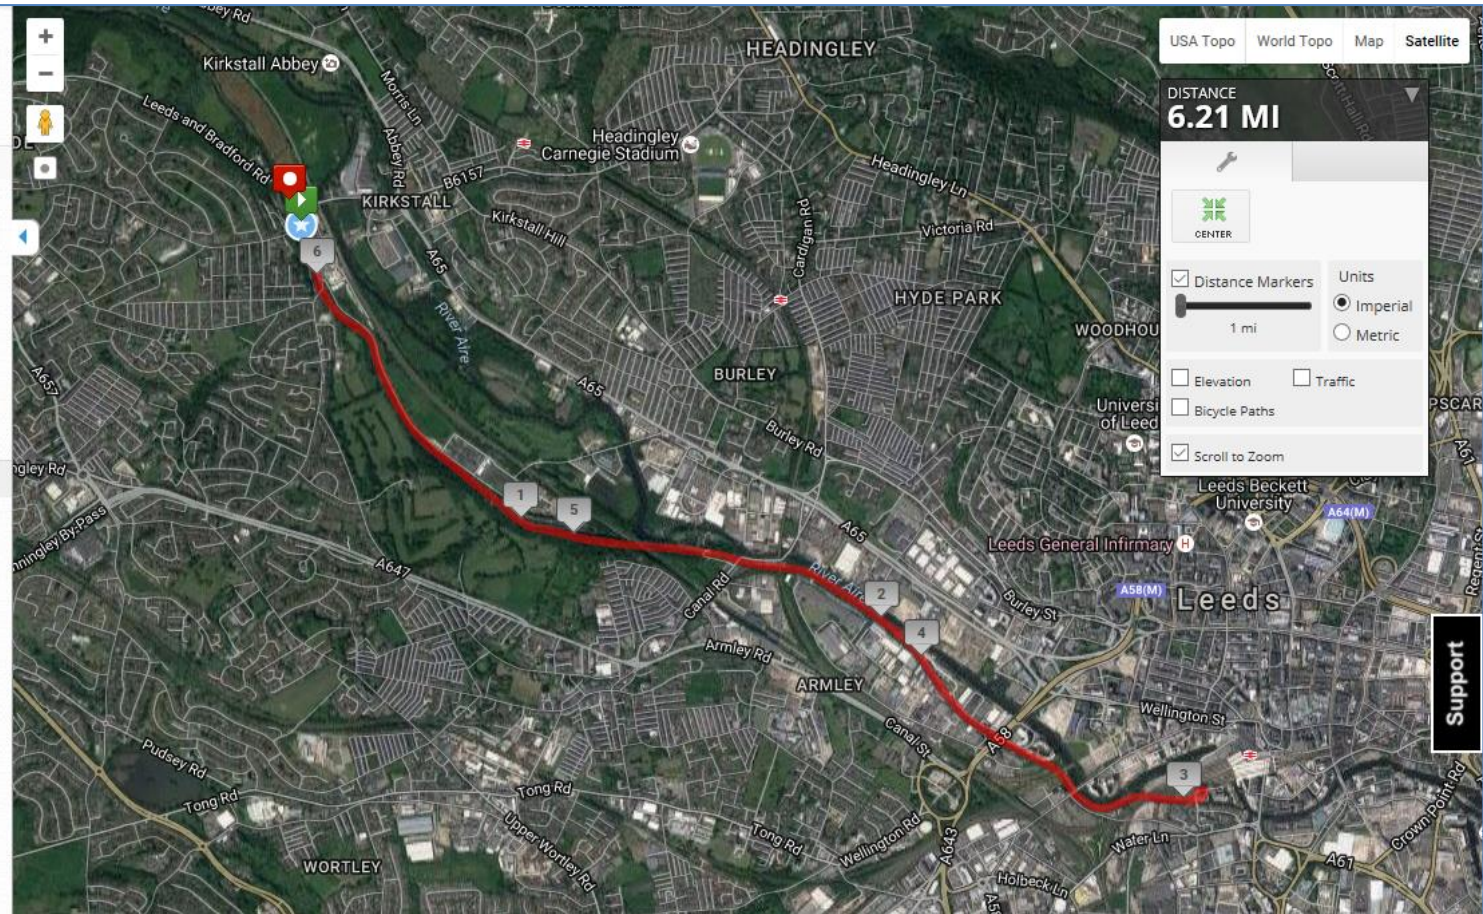

Choose map location

Address or Zip/Postal

[Import](#) [Use Route Genius](#)

CHRISTMAS CRACKER 10K

Begins in: Horsforth, United Kingdom

Creator: [diane39537803](#)

This is a 6.21 mi route in Horsforth, United Kingdom. This map was created by [diane39537803](#) on 10/31/2016. [View other maps](#) that diane39537803 has done or [find similar maps](#) in Horsforth

Choose map location
Address or Zip/Postal

Import Use Route Genius

CHRISTMAS CRACKER MARATHON

Begins in: Horsforth, United Kingdom

Creator: [diane39537803](#)

This is a 26.58 mi route in Horsforth, United Kingdom. This map was created by [diane39537803](#) on 10/31/2016. [View other maps](#) that [diane39537803](#) has done or [find similar maps](#) in [Horsforth](#)

▶ Directions / Notes

USA Topo World Topo Map Satellite

DISTANCE **26.58 MI**

Distance Markers Units
● Imperial ○ Metric

Elevation Traffic

Bicycle Paths

Scroll to Zoom

1 mi