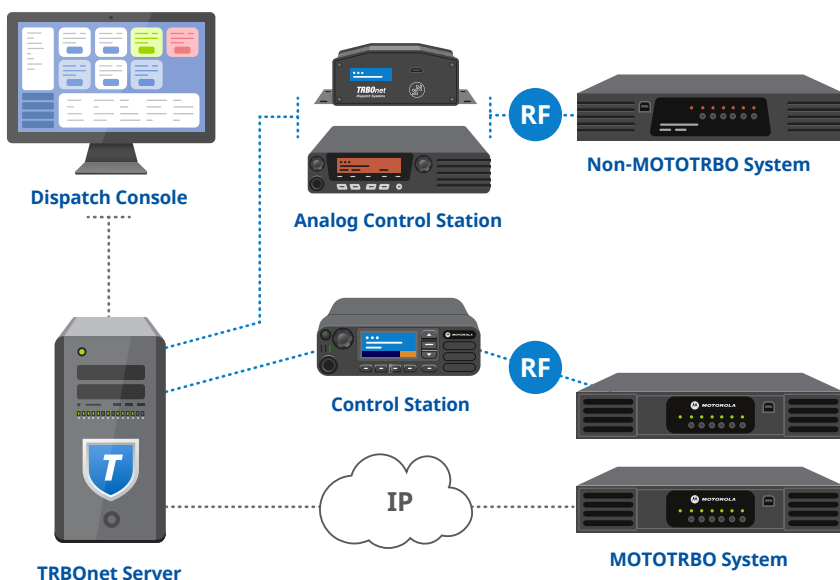

TRBOnet Enterprise | Plus

Integrated IP-based dispatch systems

September 2024

Make the most of your radio network

TRBOnet Enterprise is an IP-based dispatch application with capabilities far beyond just mere dispatch functions and features. This powerful solution enables a user to fully control and manage all available resources. You can choose between our renowned Classic console or TRBOnet One, an enhanced dispatch solution with unrivalled flexibility.

TRBOnet System Design

Control Stations

- **MOTOTRBO analog and digital** DM4000 (+A200 – optional)
- **TETRA TMO** MTM5400/5500 (+A200)
- **Non-MOTOTRBO analog** Legacy, airband etc. (+A200)
- **SLR5500/8000** in analog mode (+A200)

IP Connection

- **MOTOTRBO** IPSC, Capacity Plus, LCP, Capacity Max
- **DIMETRA Express**
- **Jotron TR7750**
- **Kairos Tier 2**
- **ECOS-D Tier 2, Tier 3**

MAIN FEATURES

VOICE DISPATCH

VOICE RECORDING

GPS TRACKING

POC Integration

- iOS and Android platforms
- Interoperability with DMR
- Safety features

Teltonika Trackers

- Location tracking
- Emergency alerts
- Battery status

IP Cameras

- RTSP-compatible devices
- Live video in the console