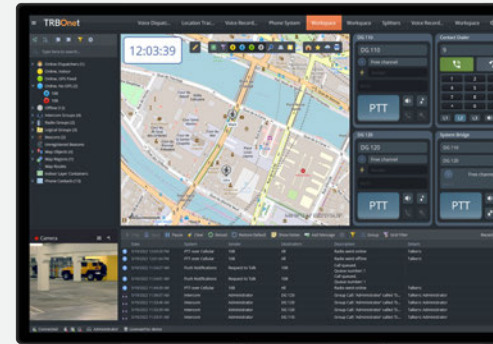

TRBOnet One is an advanced console solution for **TRBOnet Enterprise** and **TRBOnet PLUS**. Its unique, configurable interface allows administrators to design a console tailored to focus on essential tasks for dispatchers.