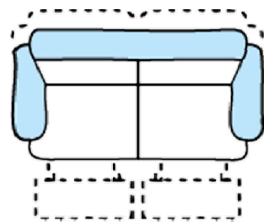

2.5S2X

2.5 Seater Sofa
with 2 x Manual
Recliners

W212 x D100-166 x H98