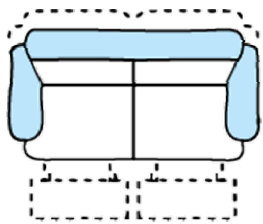

3 Seater Sofa  
Static

W231 x D100 x H98

STA

Storage  
Console with  
Drink Holders

W32 x D100 x H98

1S1X

Manual  
Recliner Chair

W112 x D100-166 x H98