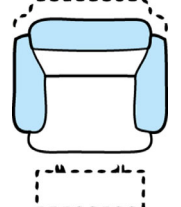

3 Seater Sofa  
Static

W231 x D100 x H98

STA

Storage  
Console with  
Drink Holders

W32 x D100 x H98

1S1X

Manual  
Recliner Chair

W112 x D100-166 x H98