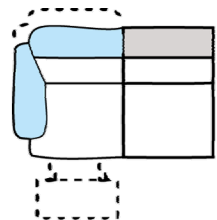

2EL1XA

2 Seater - Left
Hand Facing Single
Arm Unit with 1 x
Manual Recliner

W145 x D100-166 x H98