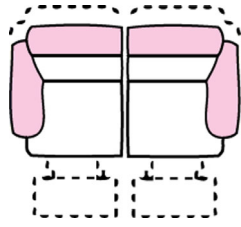

# Antonio

1S1U

Electric Recliner Chair with USB Charger

W112 x D100-166 x H98

2S2U

2 Seater Sofa with 2 x Electric Recliners and USB Chargers - Split Frame

W172 x D100-166 x H98

2.5S2U