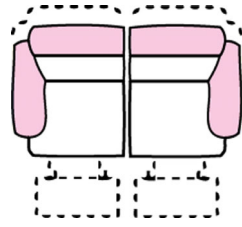

# Antonio

1S1U

Electric Recliner Chair with USB Charger

W112 x D100-166 x H98

2S2U

2 Seater Sofa with 2 x Electric Recliners and USB Chargers - Split Frame

W172 x D100-166 x H98

2.5S2U