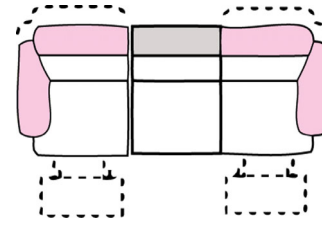

# Antonio

1S1U

Electric Recliner Chair with USB Charger

W112 x D100-166 x H98

2S2U

2 Seater Sofa with 2 x Electric Recliners and USB Chargers - Split Frame

W172 x D100-166 x H98

2.5S2U

2.5 Seater Sofa with 2 x Electric Recliners and USB Chargers - Split Frame

W212 x D100-166 x H98

3S2UE

3 Seater Sofa with 2 x Electric Recliners and USB Chargers - Split Frame

W231 x D100-166 x H98

1.25COUL

1.25 SEATER Left Hand Facing Chaise

W101 x D160 x H98

1.25COUR

1.25 SEATER Right Hand Facing Chaise

W101 x D160 x H98

1.25EL1U

1.25 Seater - Left Hand Facing Single Arm Unit with 1 x Electric Recliner and USB Charger

2ER

2 Seater Right  
Hand Facing  
Single Arm Unit  
Static

W145 x D100 x H98

2EL1XA

2 Seater - Left  
Hand Facing Single  
Arm Unit with 1 x  
Manual Recliner

W145 x D100-166 x H98

2ER1XA

2 Seater - Right  
Hand Facing Single  
Arm Unit with 1 x  
Manual Recliner