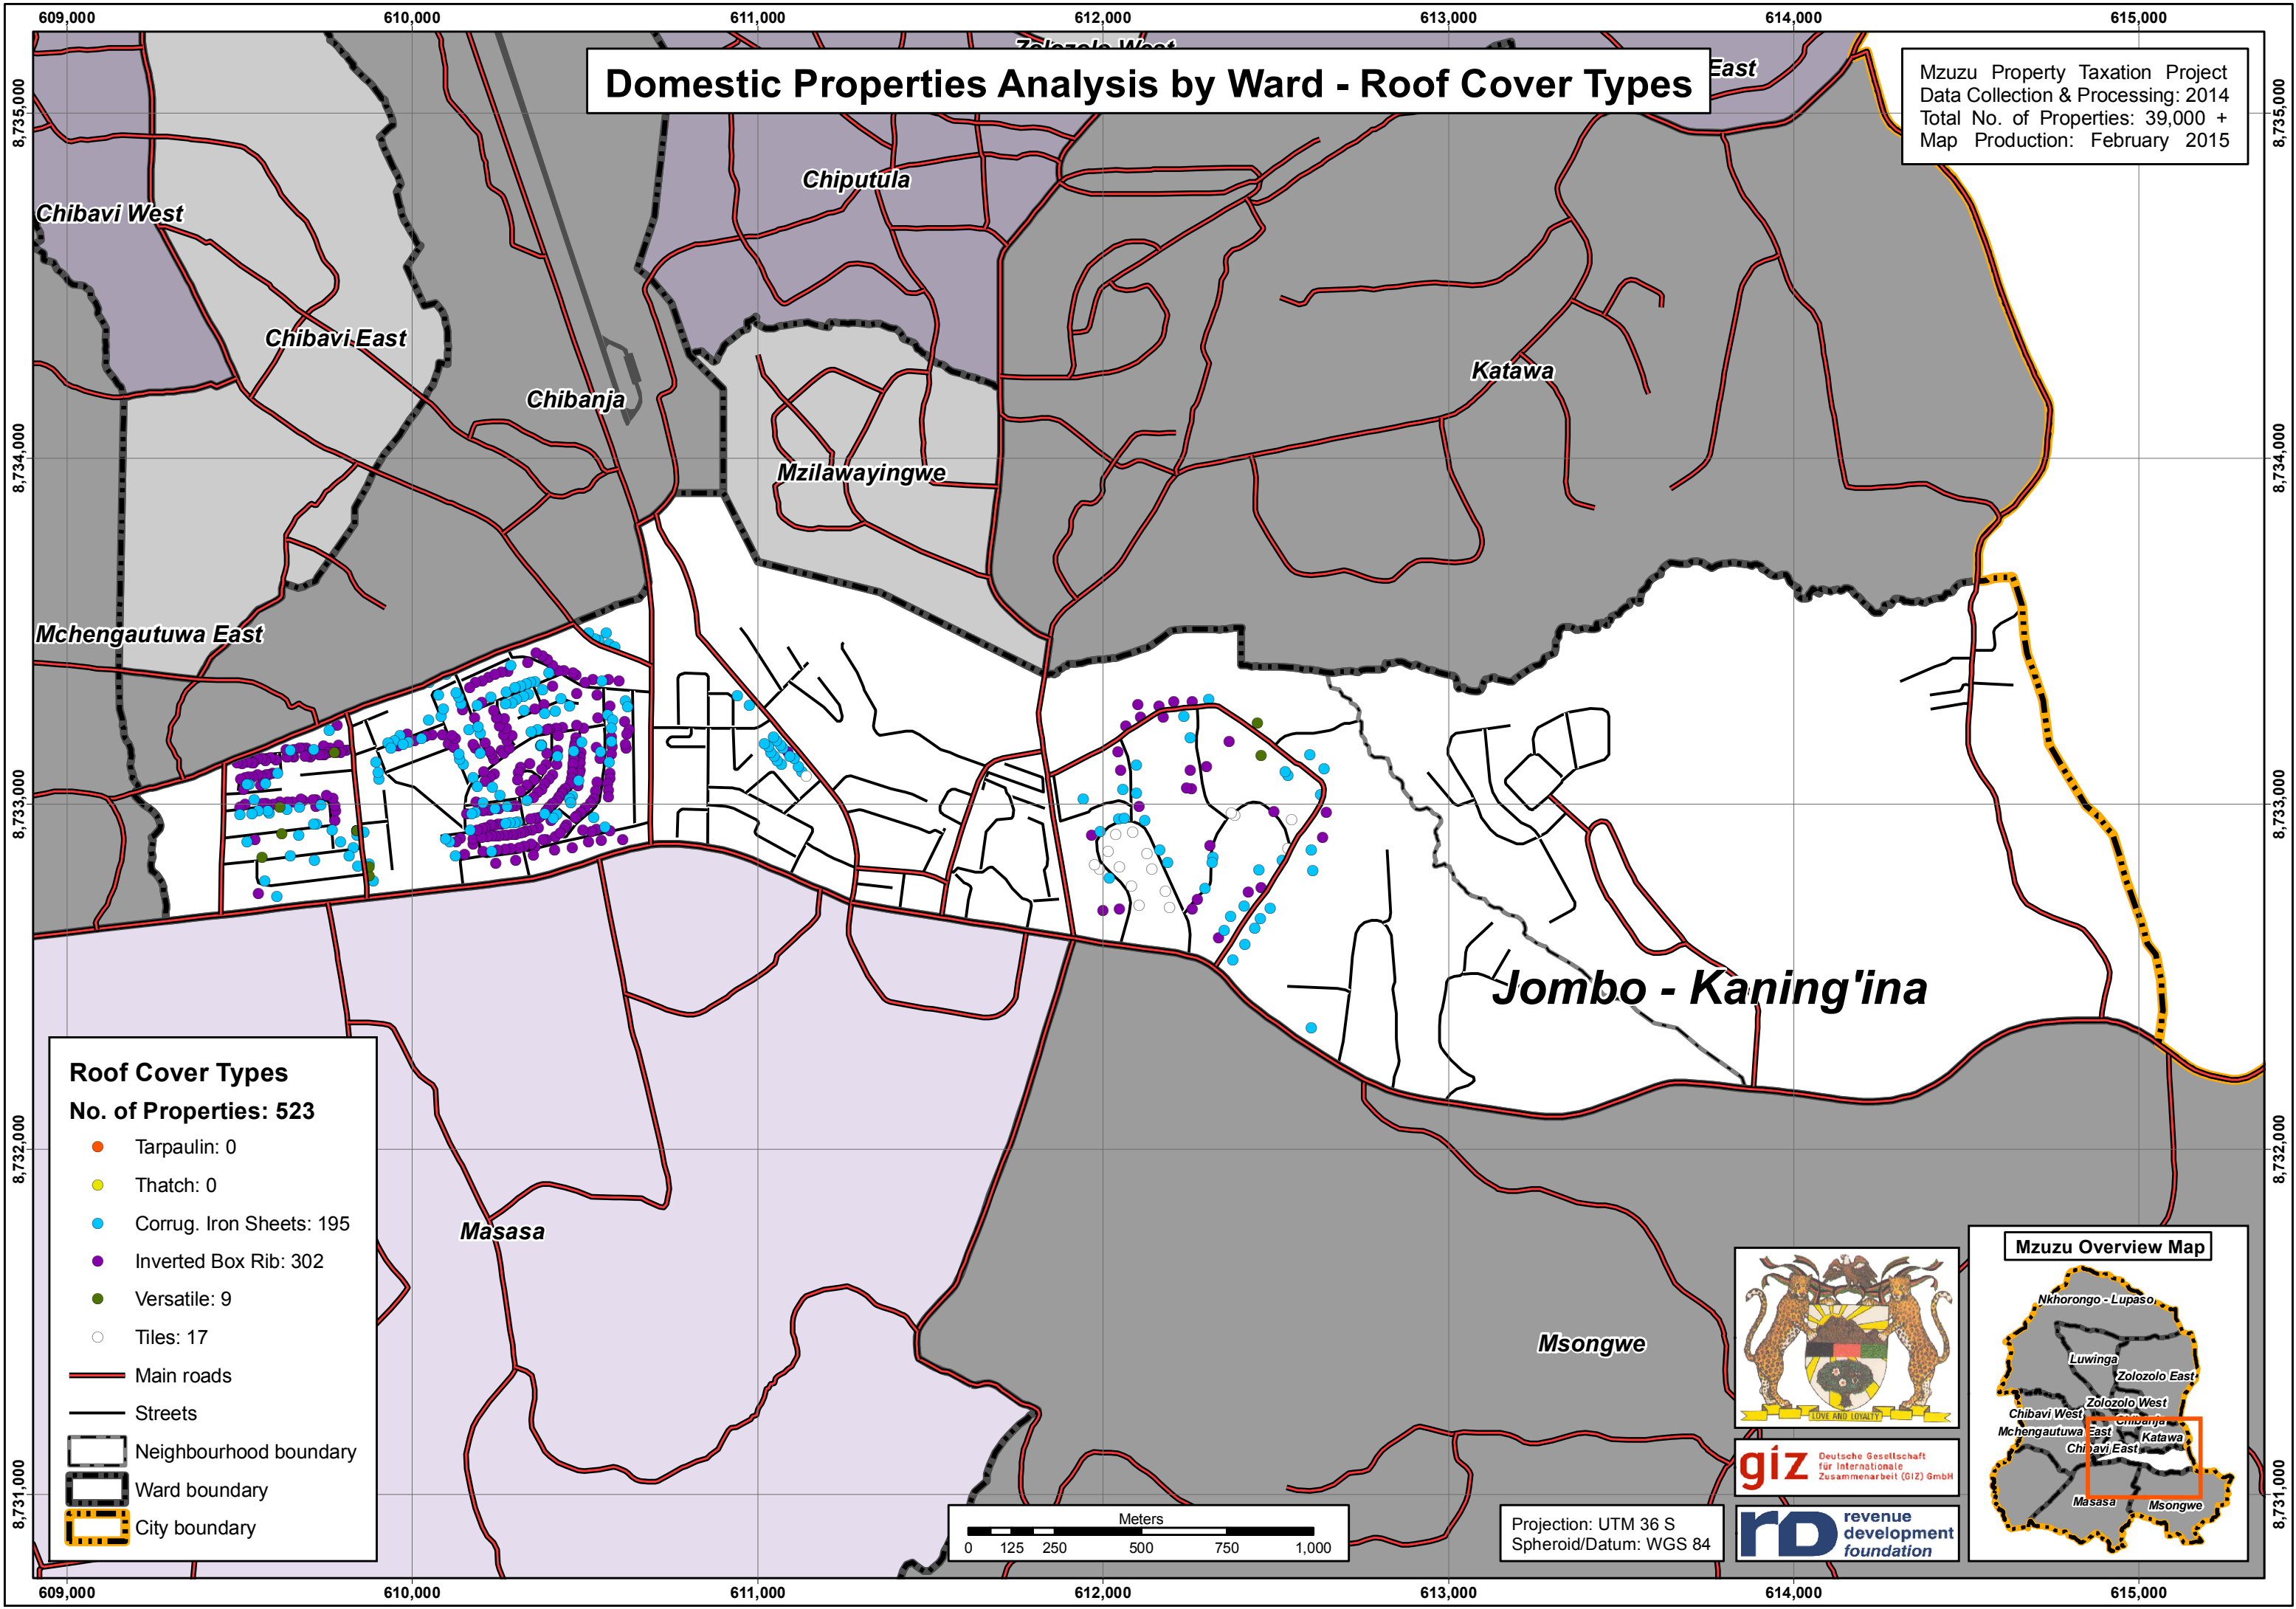

Domestic Properties Analysis by Ward - Roof Cover Types

Mzuzu Property Taxation Project
 Data Collection & Processing: 2014
 Total No. of Properties: 39,000 +
 Map Production: February 2015

Roof Cover Types
No. of Properties: 523

- Tarpaulin: 0
- Thatch: 0
- Corrug. Iron Sheets: 195
- Inverted Box Rib: 302
- Versatile: 9
- Tiles: 17

— Main roads
 — Streets
 □ Neighbourhood boundary
 □ Ward boundary
 □ City boundary

Projection: UTM 36 S
 Spheroid/Datum: WGS 84