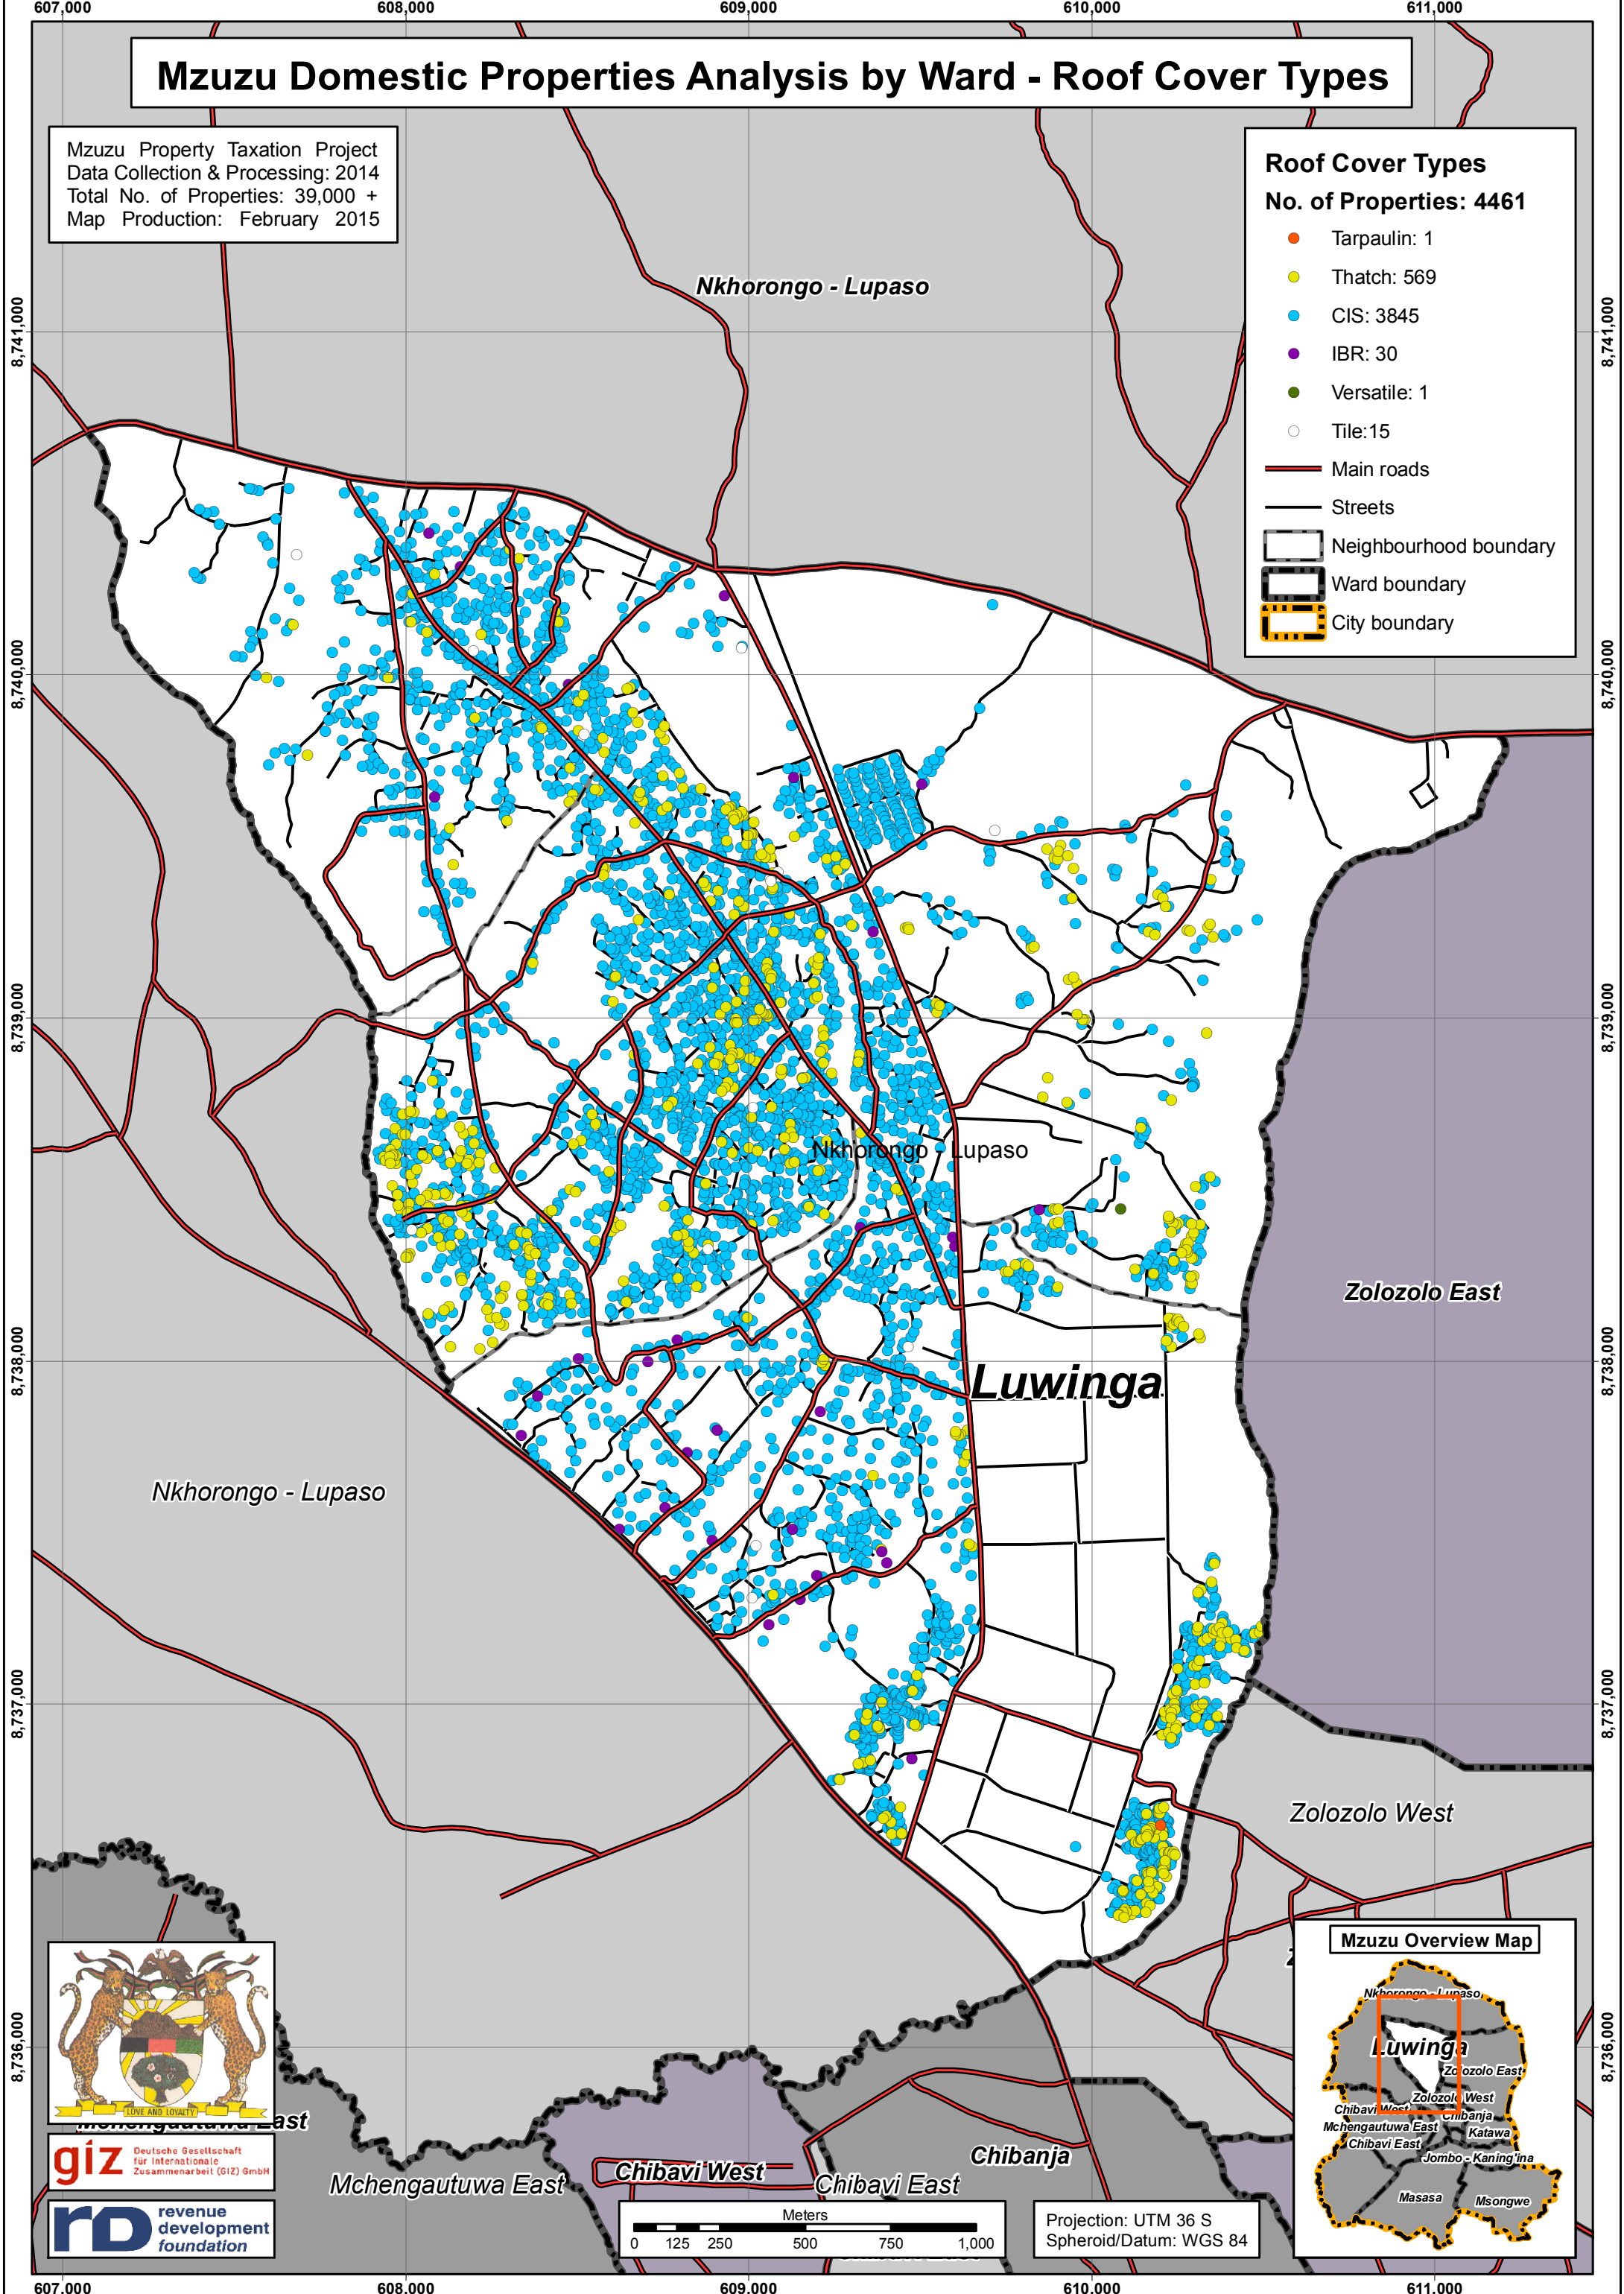

Mzuzu Domestic Properties Analysis by Ward - Roof Cover Types

Mzuzu Property Taxation Project
 Data Collection & Processing: 2014
 Total No. of Properties: 39,000 +
 Map Production: February 2015

Roof Cover Types No. of Properties: 4461

- Tarpaulin: 1
 - Thatch: 569
 - CIS: 3845
 - IBR: 30
 - Versatile: 1
 - Tile: 15
- Main roads
 - Streets
 - ▭ Neighbourhood boundary
 - ▭ Ward boundary
 - ▭ City boundary

giz Deutsche Gesellschaft für Internationale Zusammenarbeit (GIZ) GmbH

rd revenue development foundation

Projection: UTM 36 S
 Spheroid/Datum: WGS 84