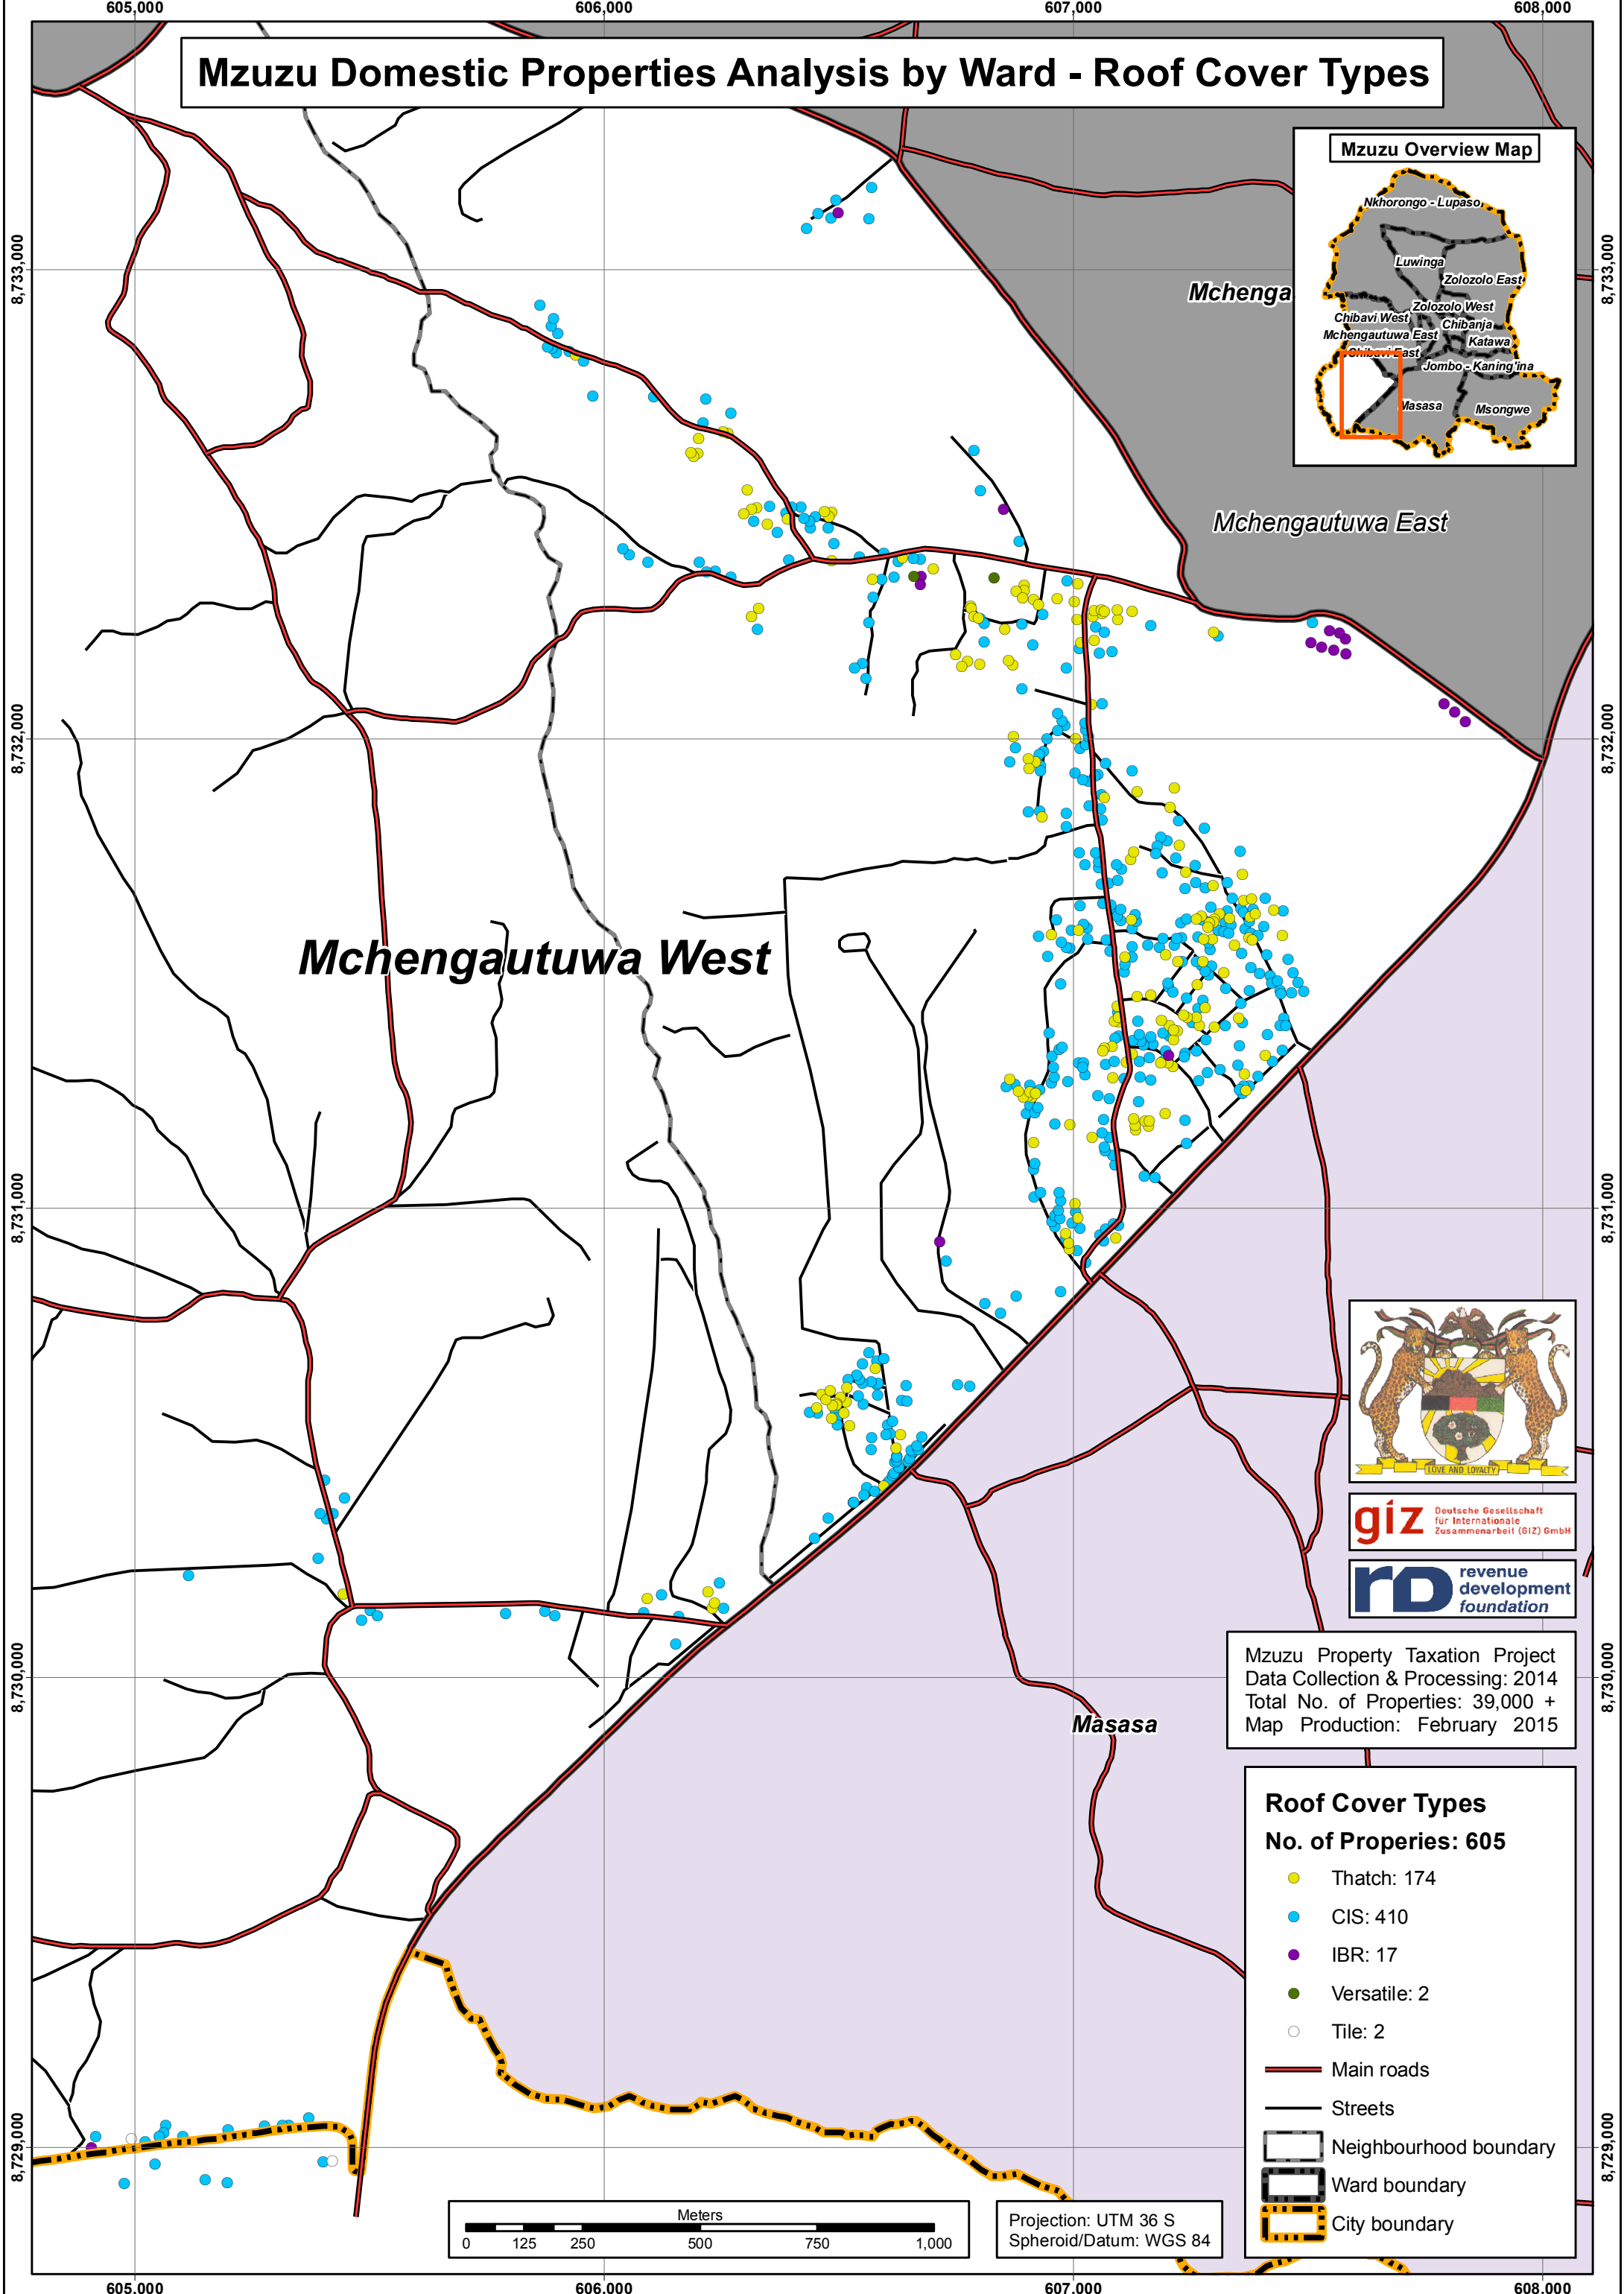

Mzuzu Domestic Properties Analysis by Ward - Roof Cover Types

giz Deutsche Gesellschaft für Internationale Zusammenarbeit (GIZ) GmbH

rd revenue development foundation

Mzuzu Property Taxation Project
Data Collection & Processing: 2014
Total No. of Properties: 39,000 +
Map Production: February 2015

Roof Cover Types	
No. of Properties: 605	
●	Thatch: 174
●	CIS: 410
●	IBR: 17
●	Versatile: 2
○	Tile: 2
—	Main roads
—	Streets
	Neighbourhood boundary
	Ward boundary
	City boundary

Projection: UTM 36 S
Spheroid/Datum: WGS 84