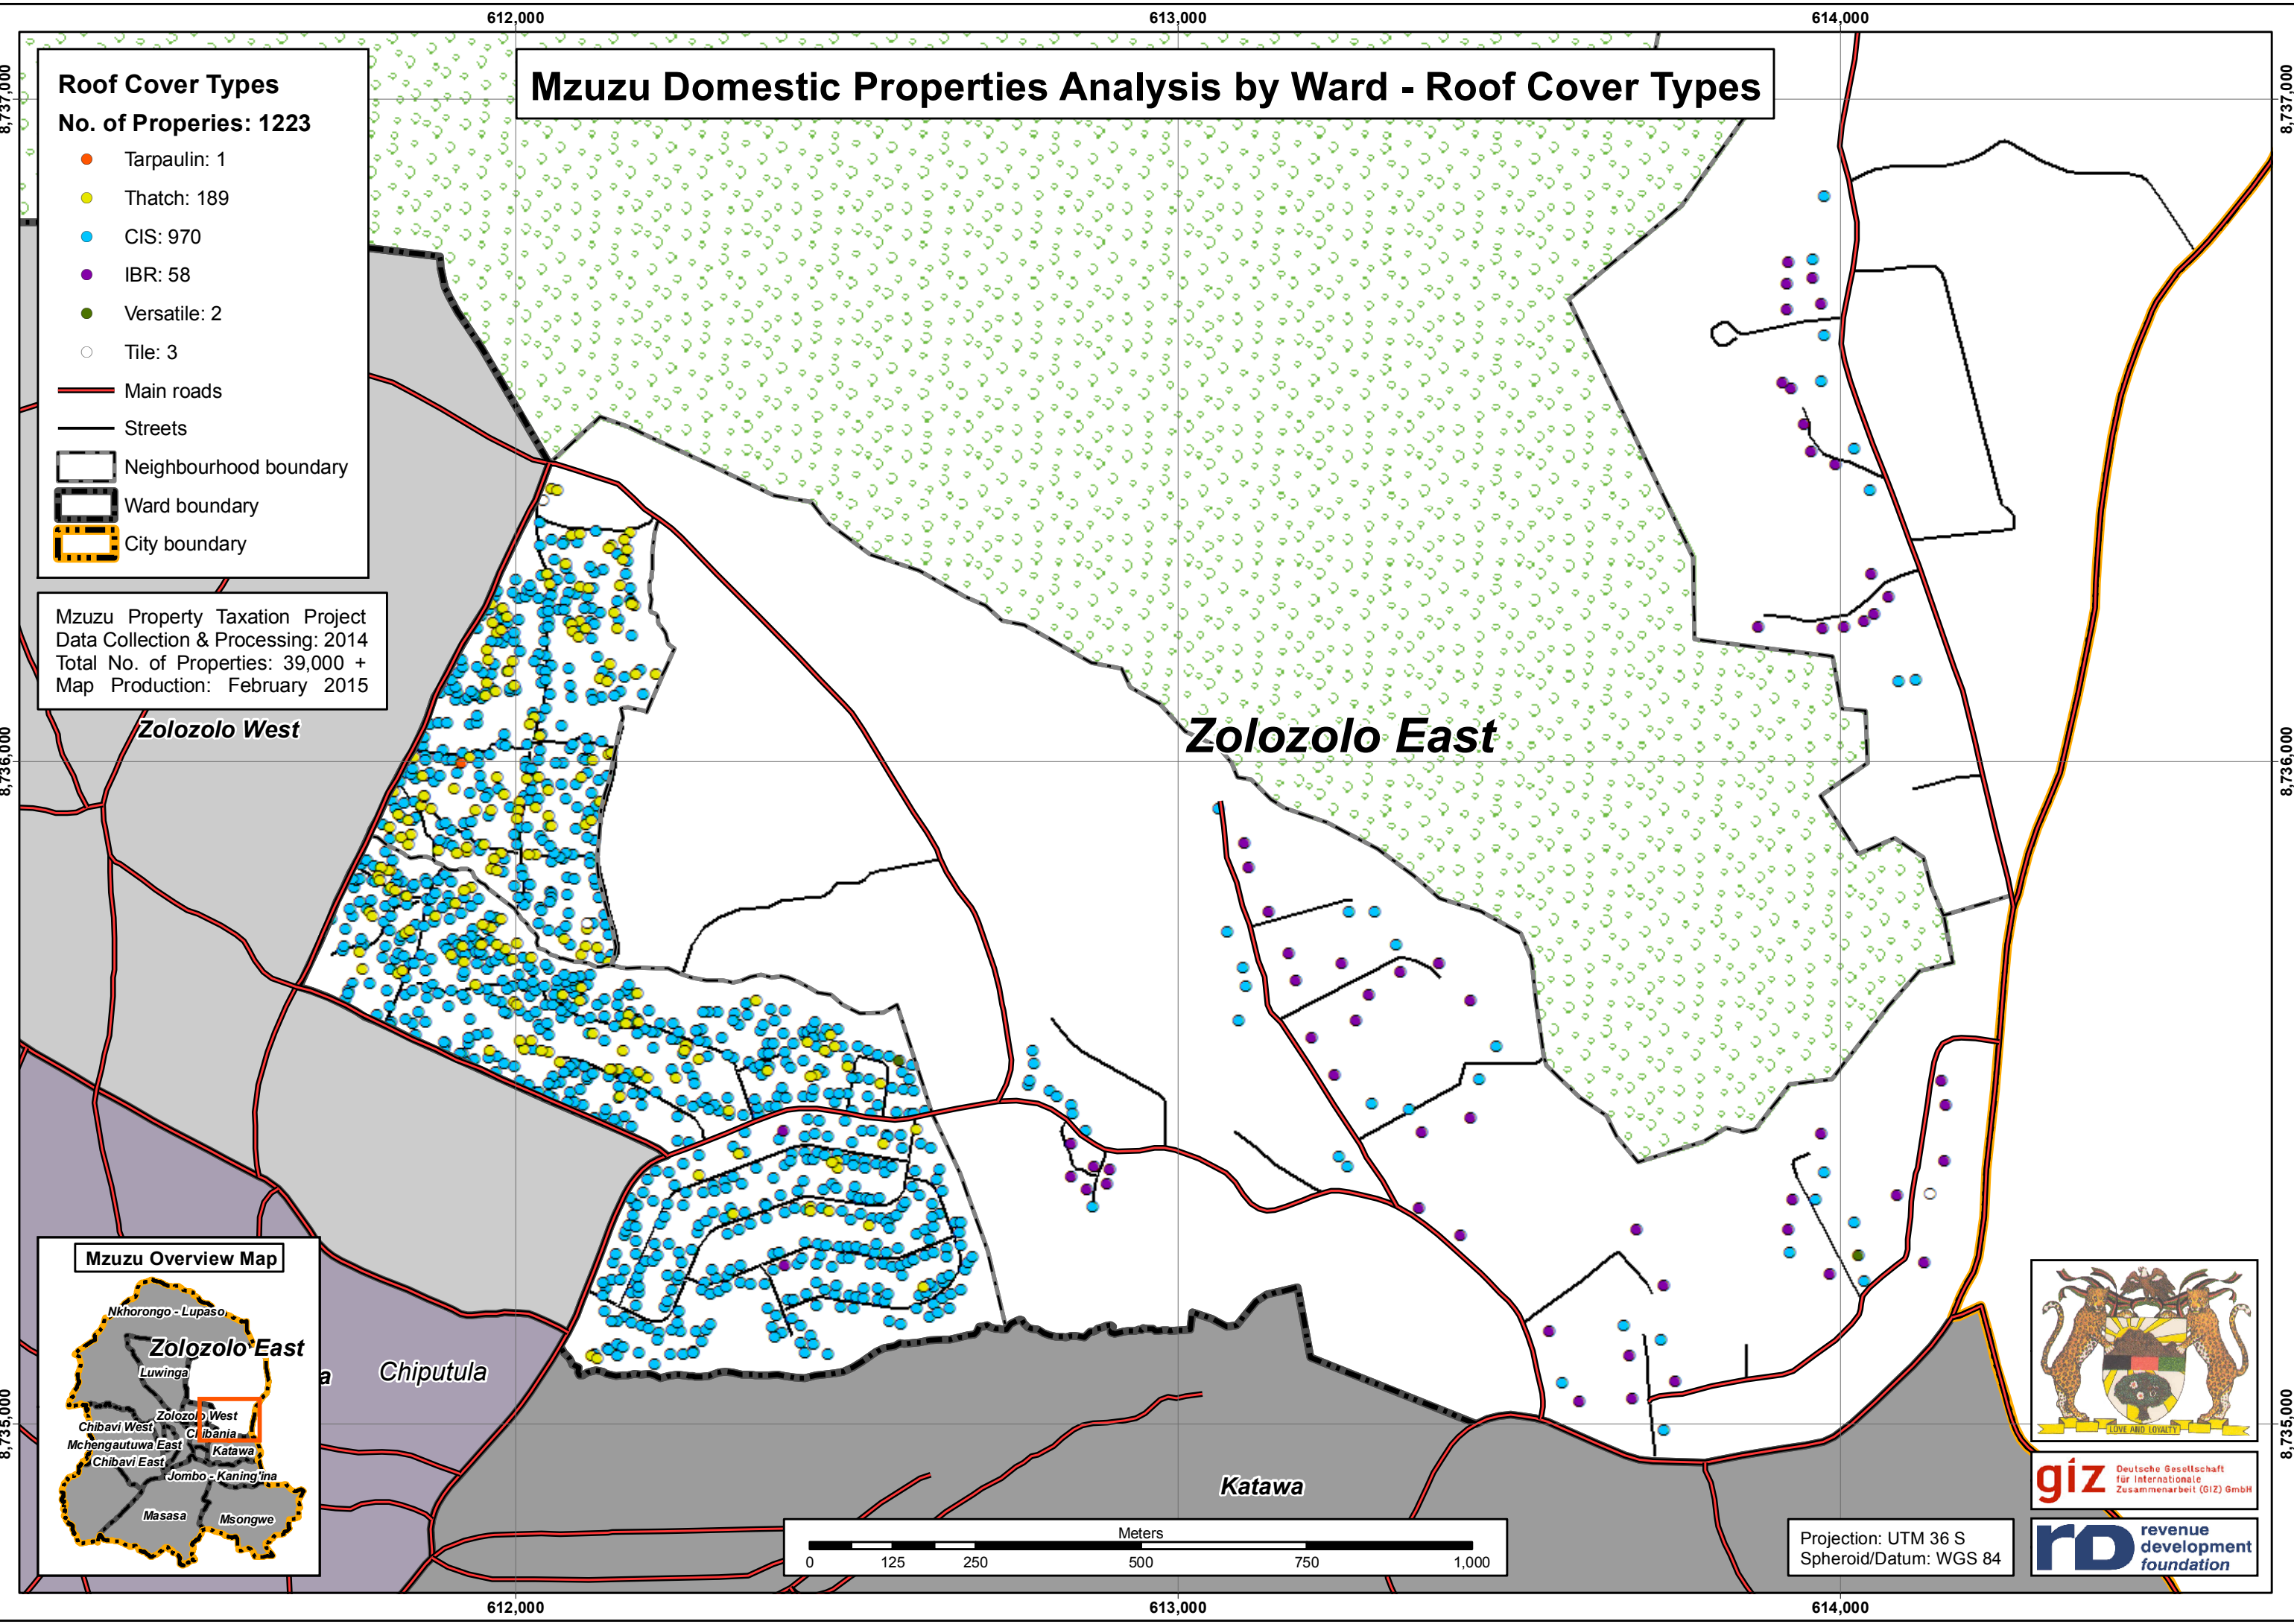

# Mzuzu Domestic Properties Analysis by Ward - Roof Cover Types

- Roof Cover Types**  
**No. of Properties: 1223**
- Tarpaulin: 1
  - Thatch: 189
  - CIS: 970
  - IBR: 58
  - Versatile: 2
  - Tile: 3
- Main roads  
 — Streets  
 □ Neighbourhood boundary  
 □ Ward boundary  
 □ City boundary

Mzuzu Property Taxation Project  
 Data Collection & Processing: 2014  
 Total No. of Properties: 39,000 +  
 Map Production: February 2015

Projection: UTM 36 S  
 Spheroid/Datum: WGS 84

**giz** Deutsche Gesellschaft für Internationale Zusammenarbeit (GIZ) GmbH

**rd** revenue development foundation