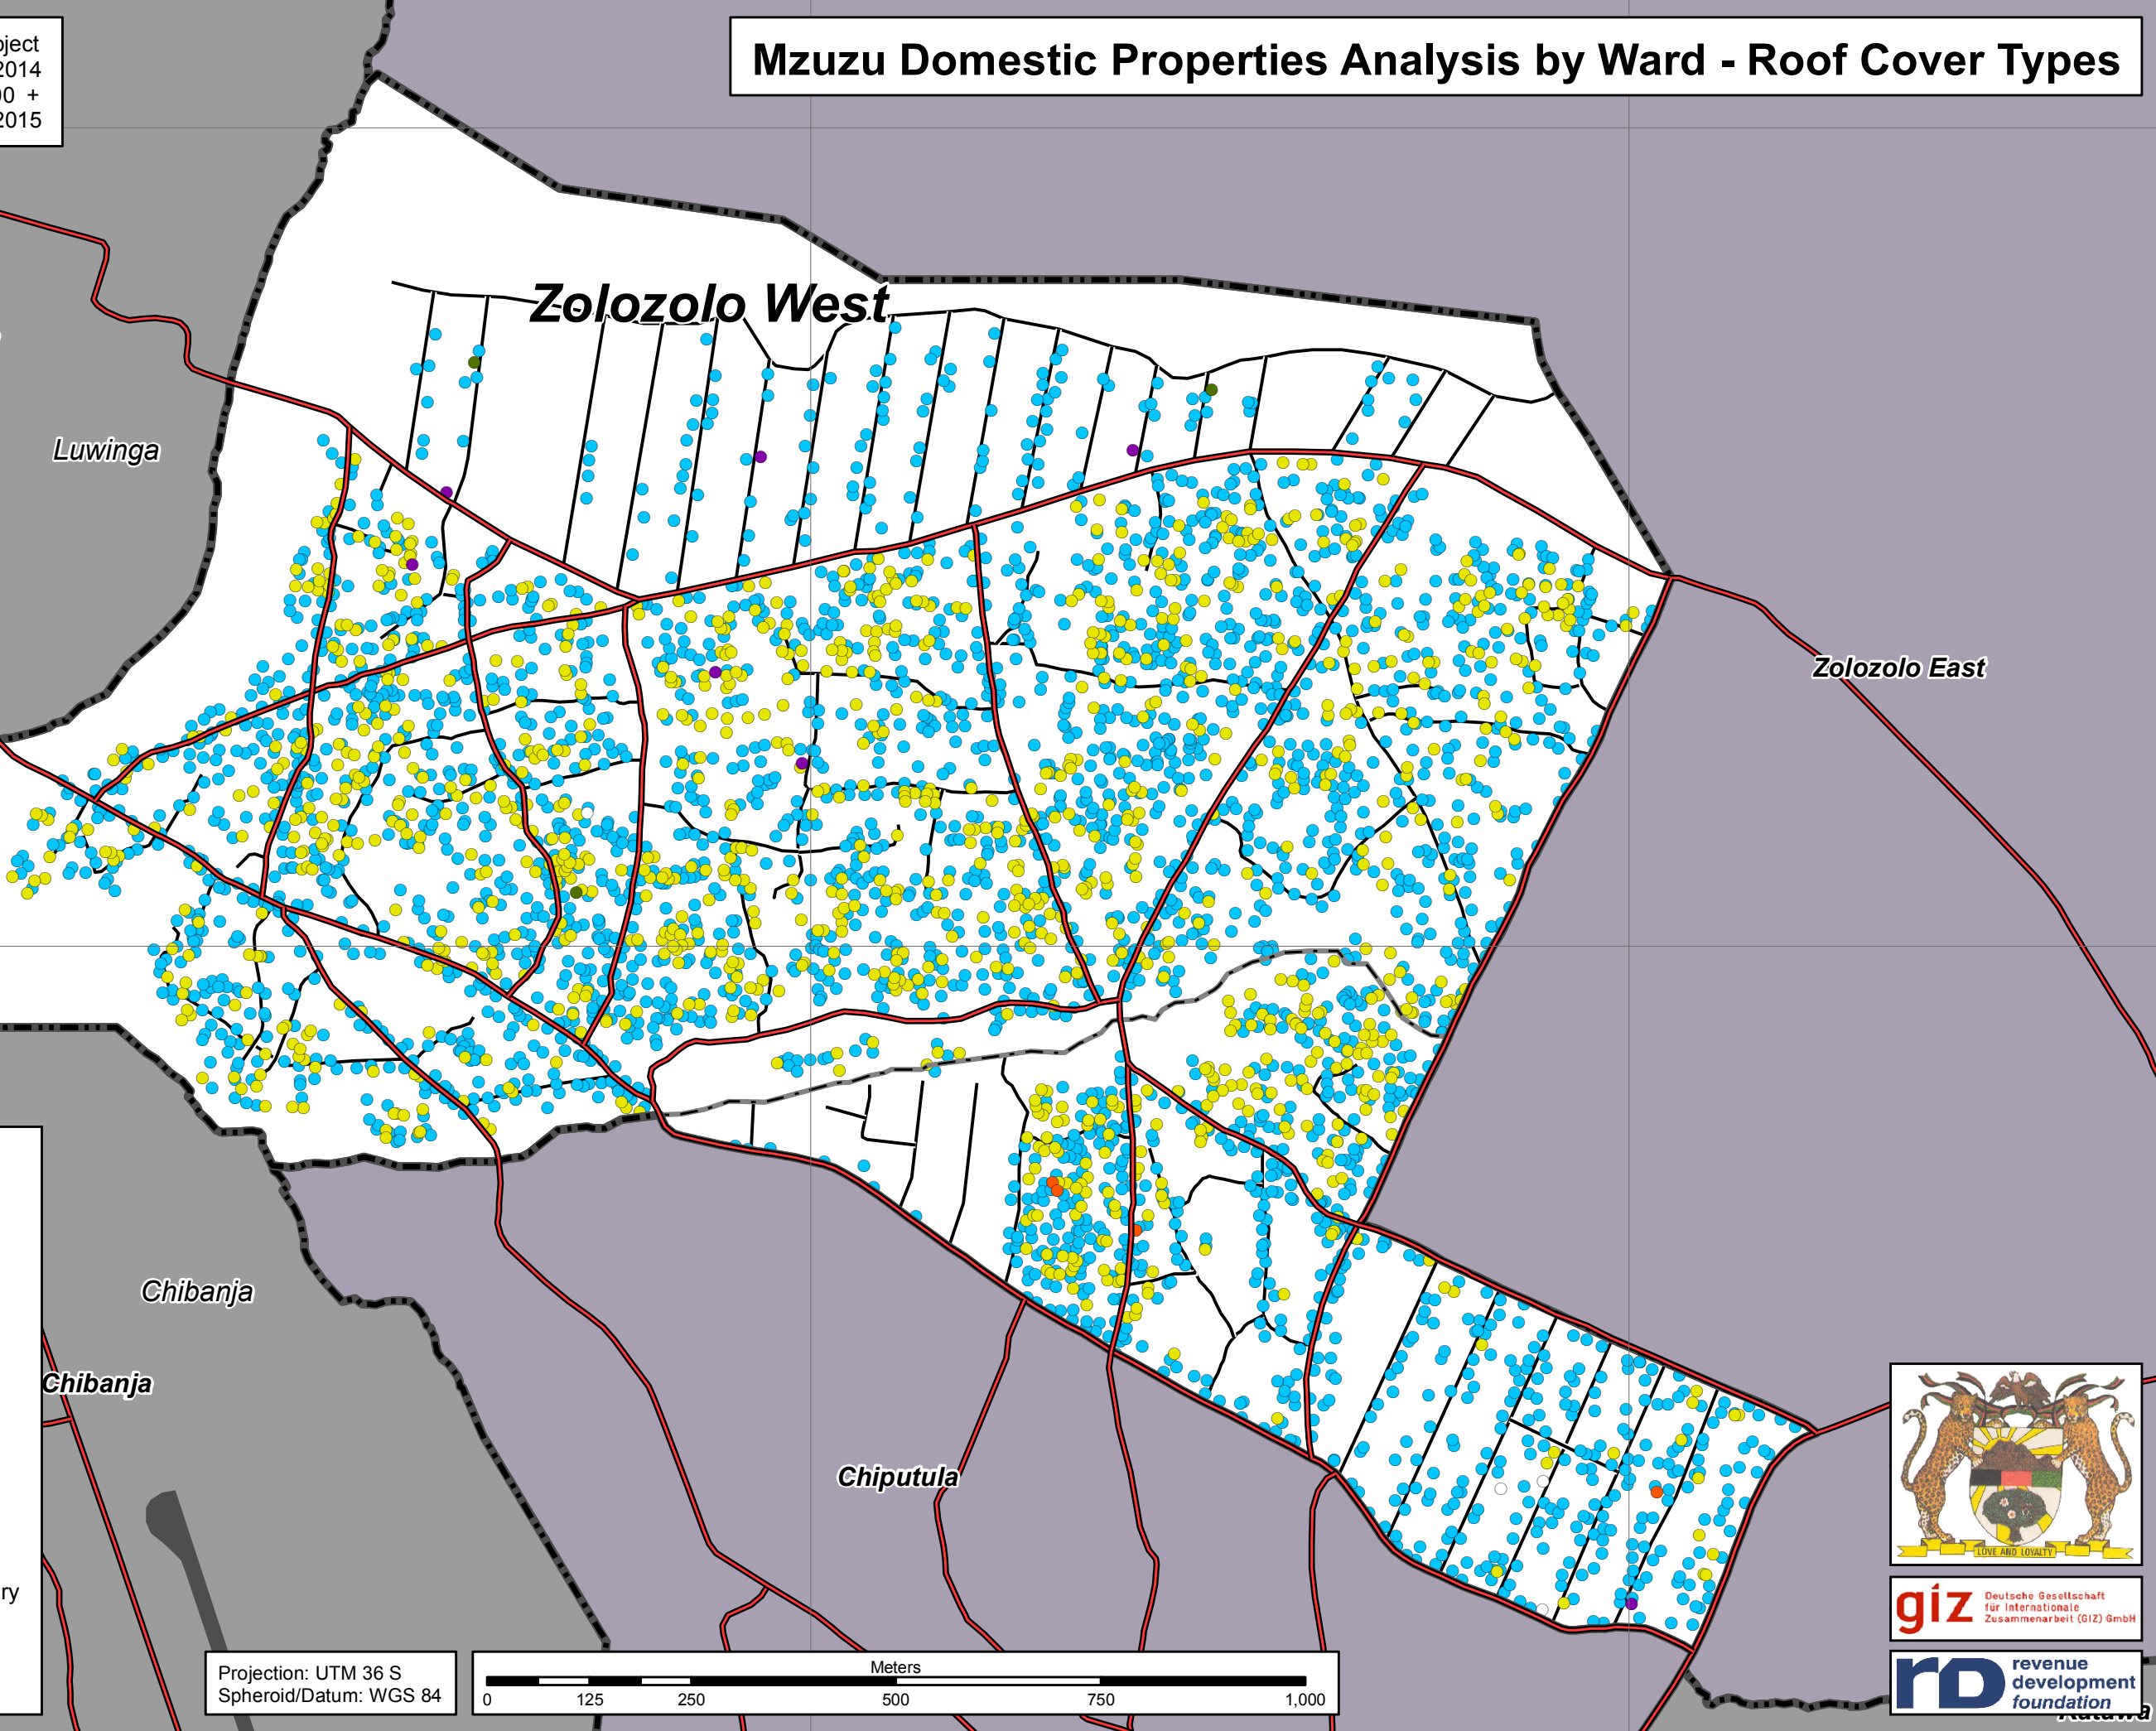

Mzuzu Property Taxation Project
 Data Collection & Processing: 2014
 Total No. of Properties: 39,000 +
 Map Production: February 2015

Mzuzu Domestic Properties Analysis by Ward - Roof Cover Types

Roof Cover Types
 No. of Properties: 4007

- Tarpaulin: 4
- Thatch: 1044
- CIS: 2945
- IBR: 7
- Versatile: 3
- Tile: 4

— Main roads
 — Streets

▭ Neighbourhood boundary
 ▭ Ward boundary
 ▭ City boundary

Projection: UTM 36 S
 Spheroid/Datum: WGS 84