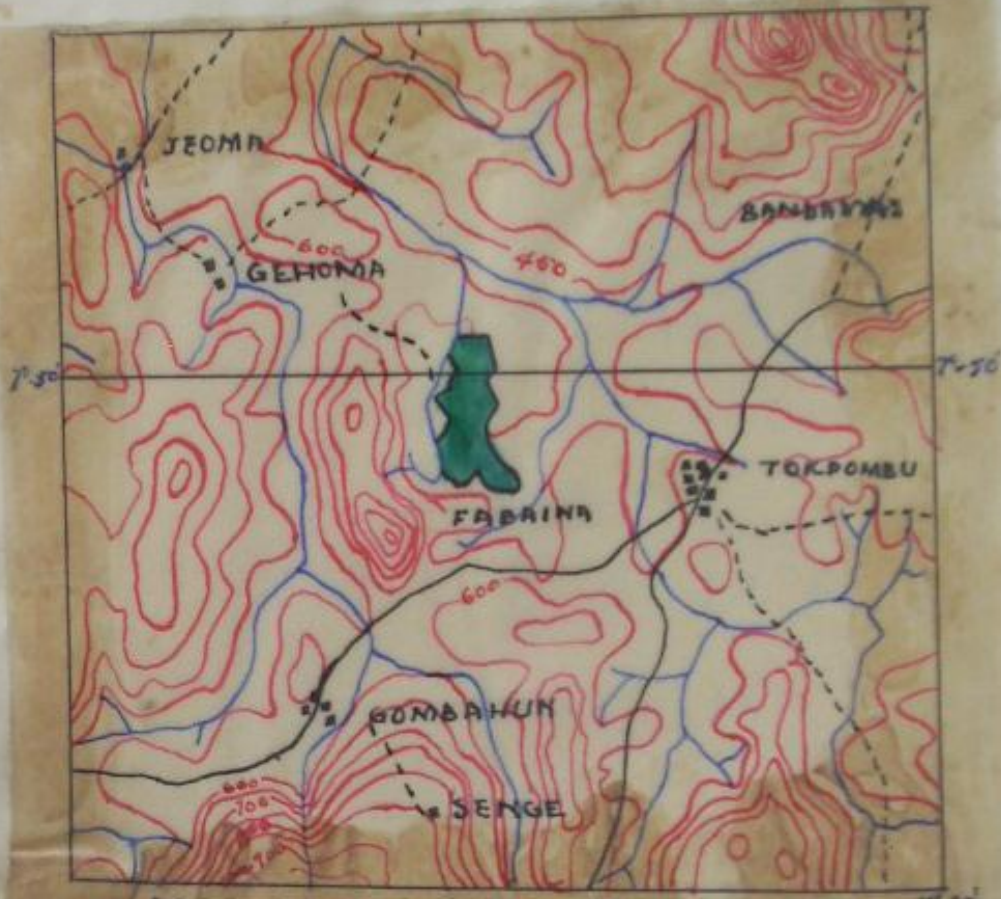

D A M A

(K A M B A Y E)
H I L L

P R O T E C T E D F O R E S T

~~DAMA~~

~~ENTHEDON~~

No. 9

LOCALITY MAP

PART OF S.L.S. TOPO SHEET N° 89
SCALE 1:2500 or 1.04 INCHES TO A MILES
MILES: 0 1 2
TRACED BY M. A. ALGHALI

K81