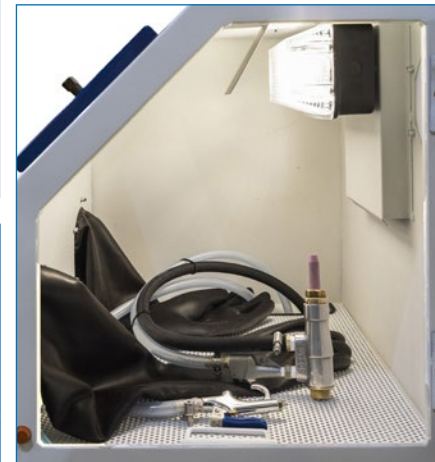

FORMULA MANUAL BLAST CABINETS

FORMULA	F1200	F1400	F1600
Internal blast chamber dimensions (W x D x H) mm	600 x 460 x 495	815 x 560 x 591	1070 x 760 x 770
Blast Gun - Type 400	Trigger Operated	Foot Operated	Foot Operated
Dust Collector	F21	F21	F21/ F41

Modifications and improvements to Guyson machines are introduced from time to time as a direct result of our policy of continuous development. Consequently all designs and specifications quoted must be regarded as subject to change. Please refer to quotation.
Ref: Formula 1200