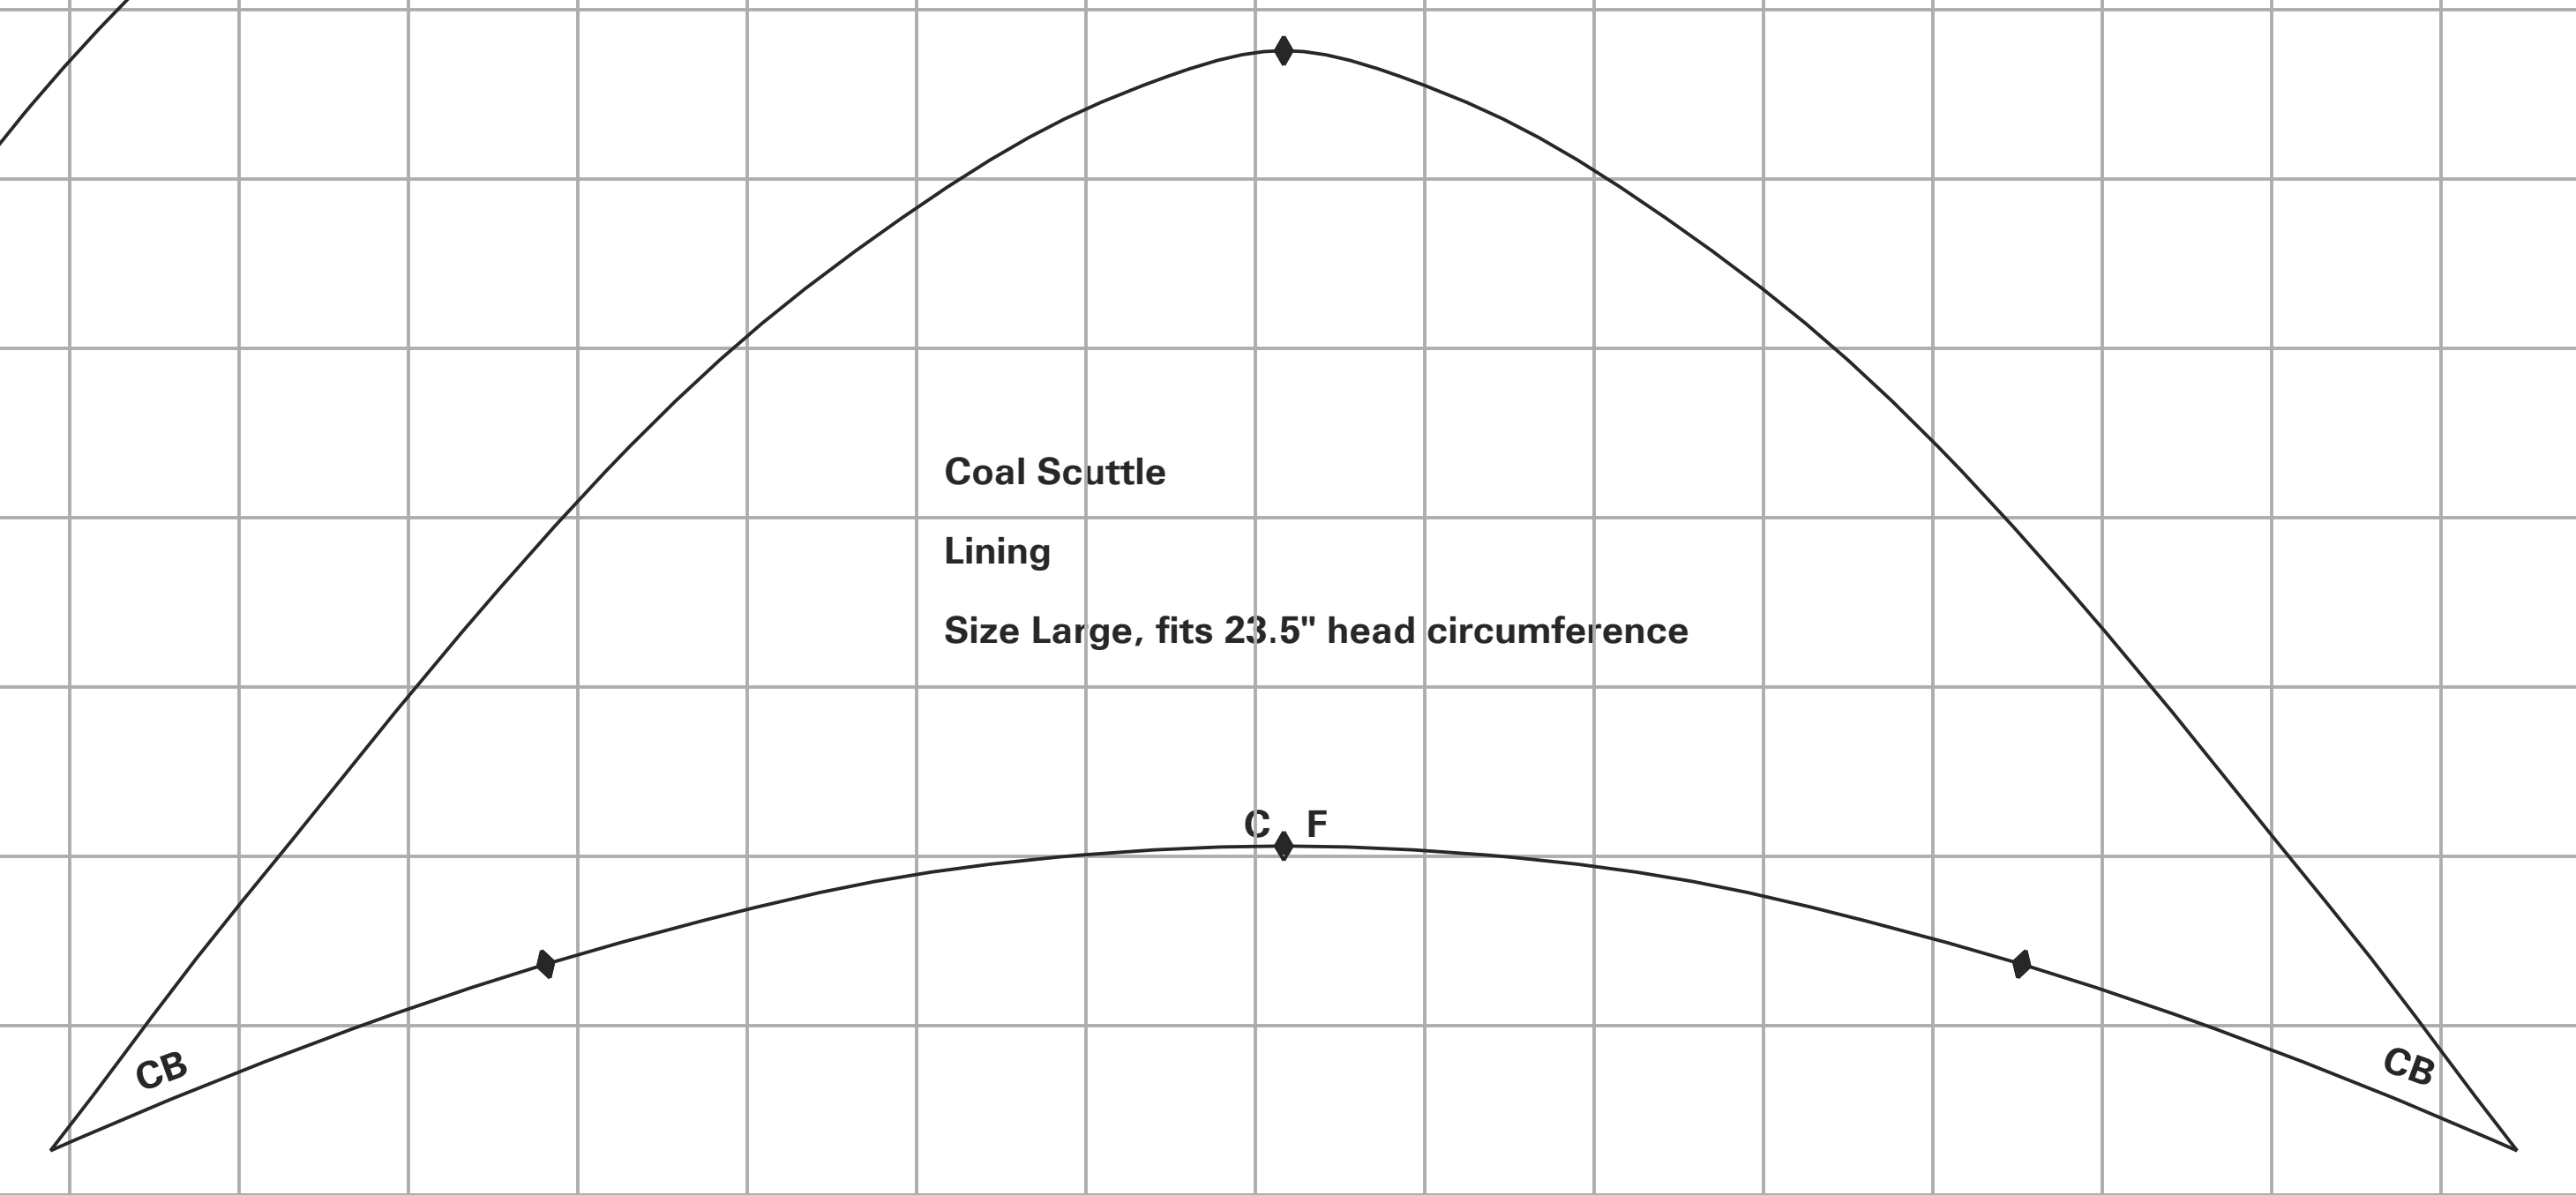

Coal Scuttle
Brim
Size Large, fits 23.5" head circumference

Coal Scuttle
Lining
Size Large, fits 23.5" head circumference

Coal Scuttle
Inner Brim Cover
Size Large, fits 23.5" head circumference

Coal Scuttle
Tip
Size Large, fits 23.5" head circumference

Coal Scuttle Size Large