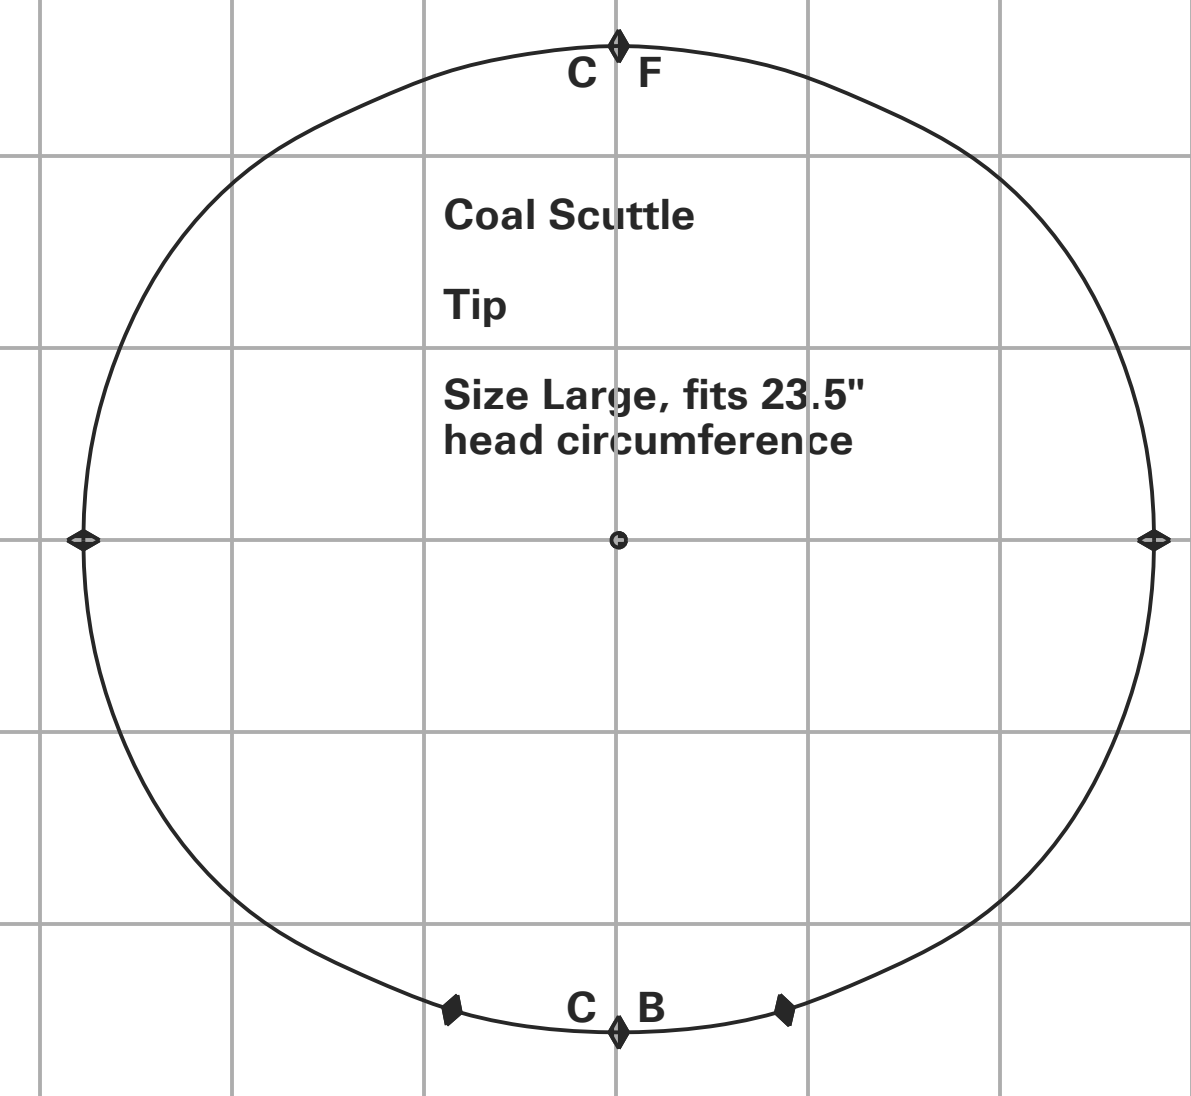

Coal Scuttle
Brim
Size Large, fits 23.5" head circumference

Coal Scuttle
Lining
Size Large, fits 23.5" head circumference

Coal Scuttle
Inner Brim Cover
Size Large, fits 23.5" head circumference

Coal Scuttle
Tip
Size Large, fits 23.5" head circumference

Coal Scuttle Size Large