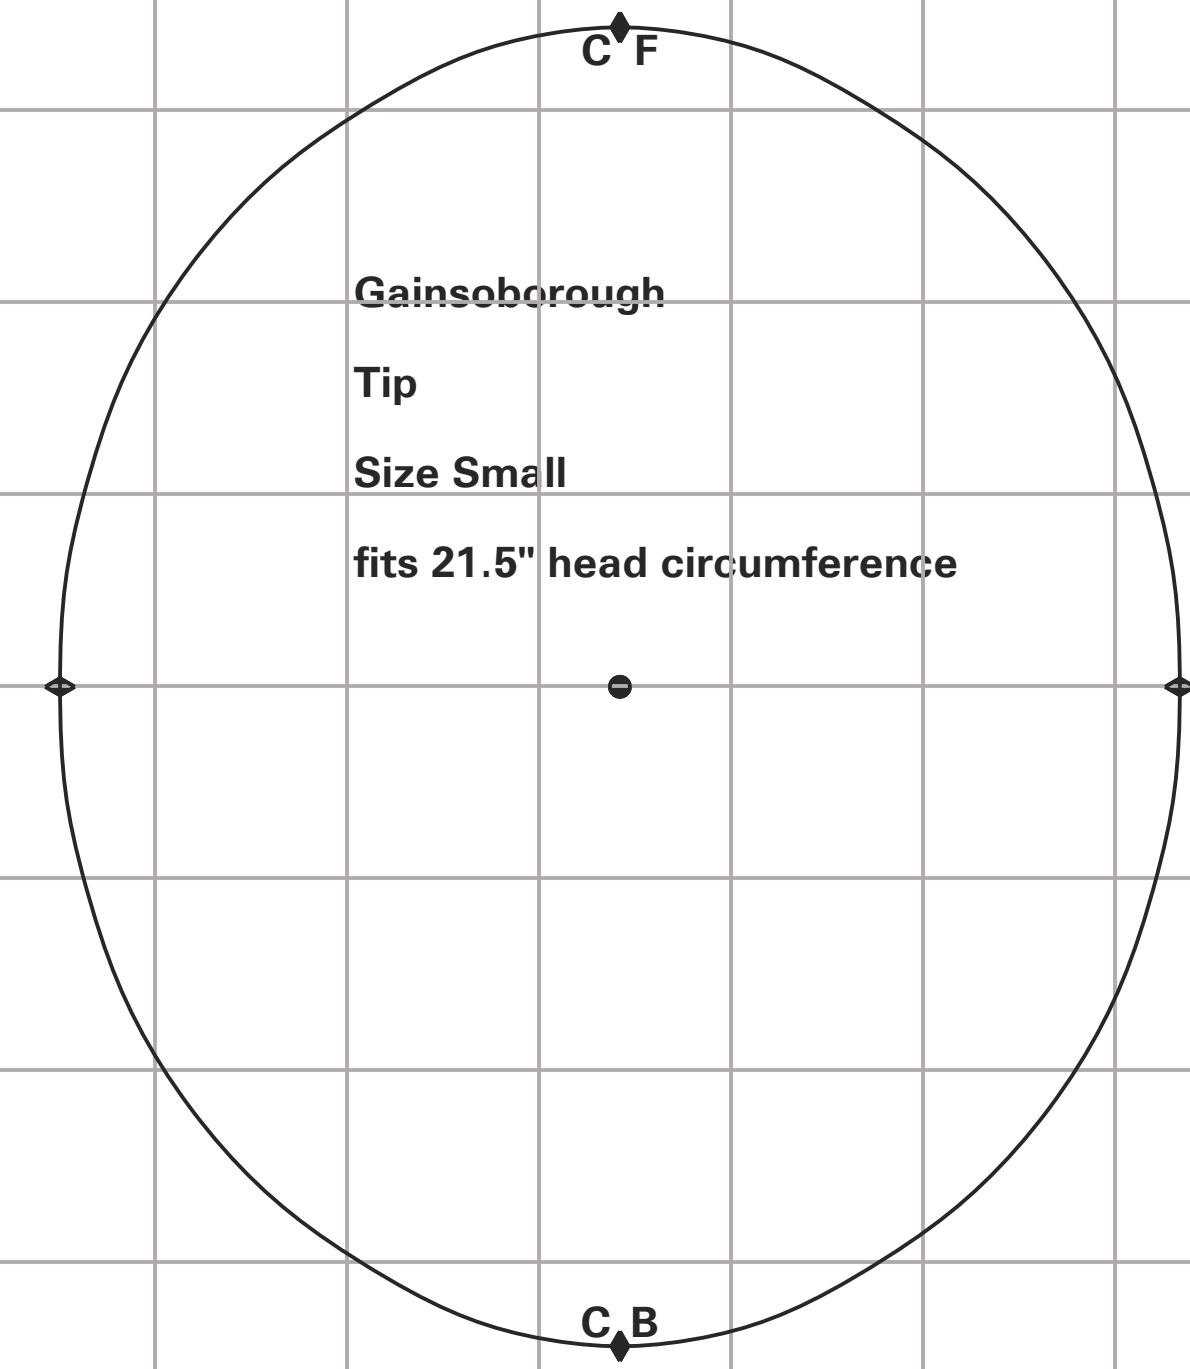

Gainsborough  
 Brim  
 Size Small  
 fits 21.5" head circumference

Gainsborough  
 Tip  
 Size Small  
 fits 21.5" head circumference

Gainsborough  
 Stand  
 Size Small  
 fits 21.5" head circumference

# Gainsborough Size Small