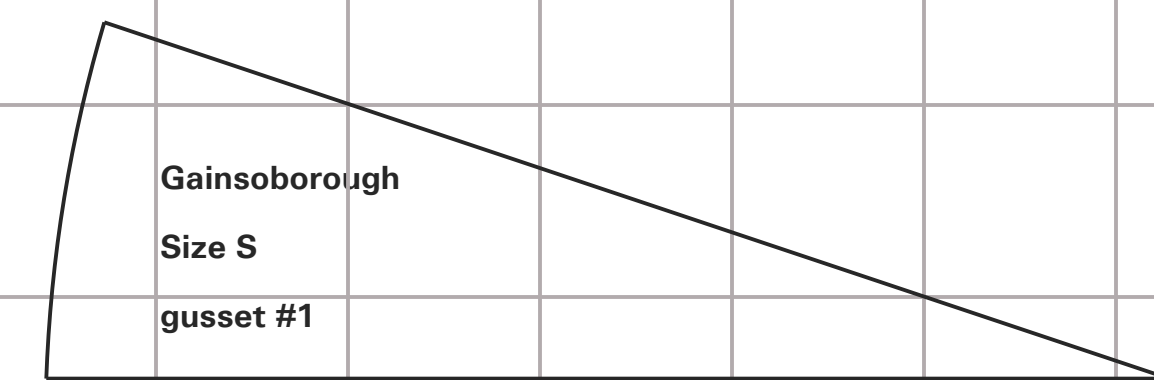

Gainsborough  
 Brim  
 Size Small  
 fits 21.5" head circumference

Gainsborough  
 Tip  
 Size Small  
 fits 21.5" head circumference

Gainsborough  
 Stand  
 Size Small  
 fits 21.5" head circumference

# Gainsborough Size Small