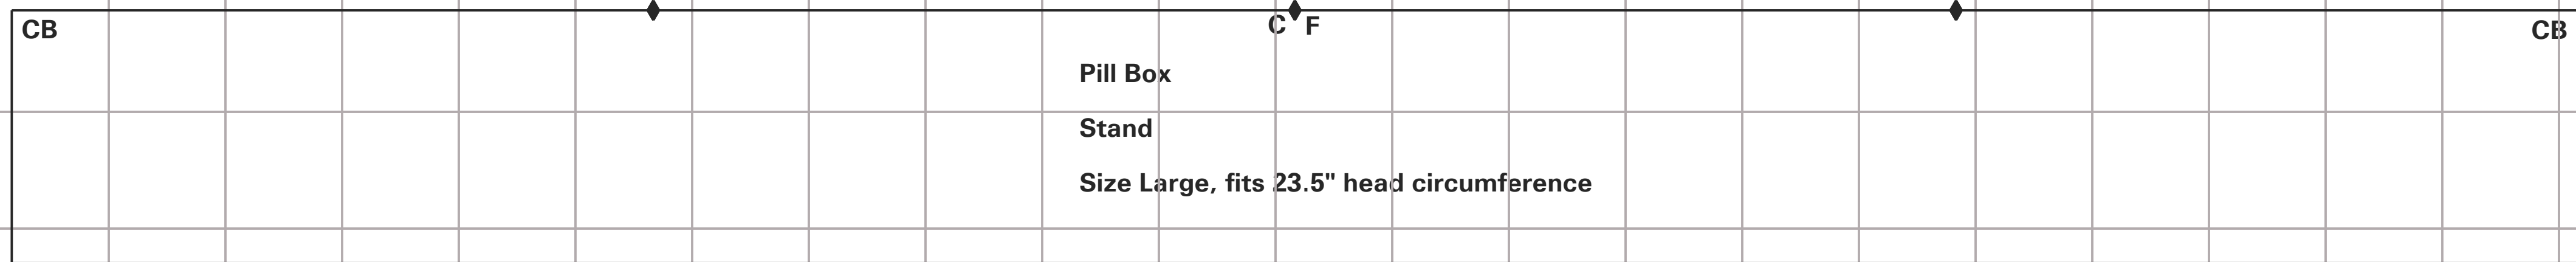

Pill Box
Tip
Size Large,
fits 23.5" head circumference

Pill Box
Stand
Size Large, fits 23.5" head circumference

Pill Box Size Large