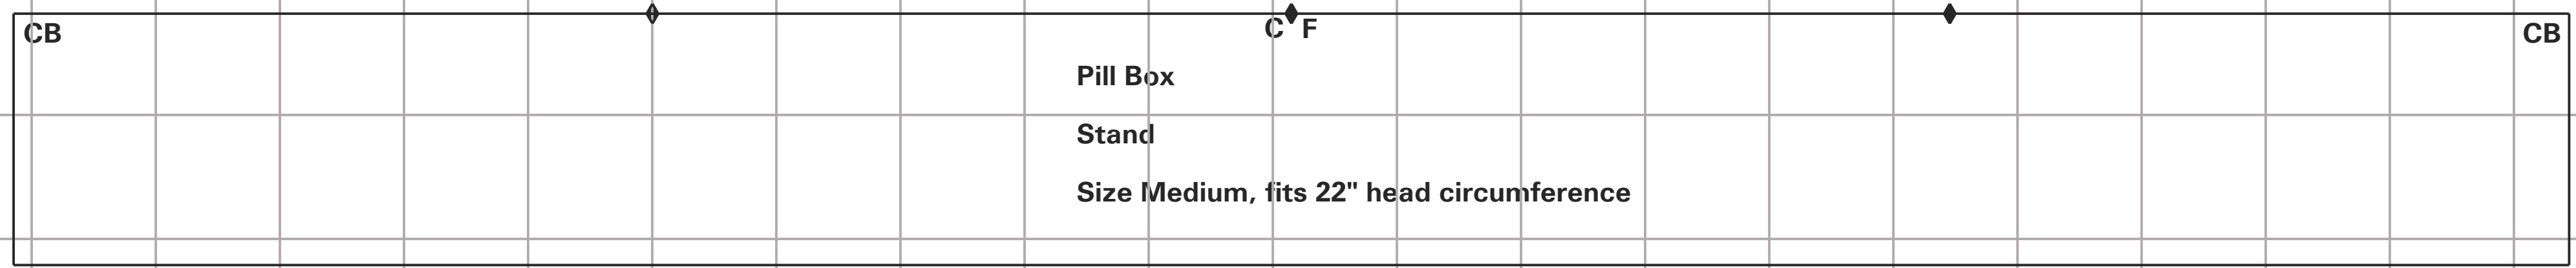

Pill Box
Tip
Size Medium,
fits 22" head circumference

Pill Box
Stand
Size Medium, fits 22" head circumference

Pill Box Size Medium